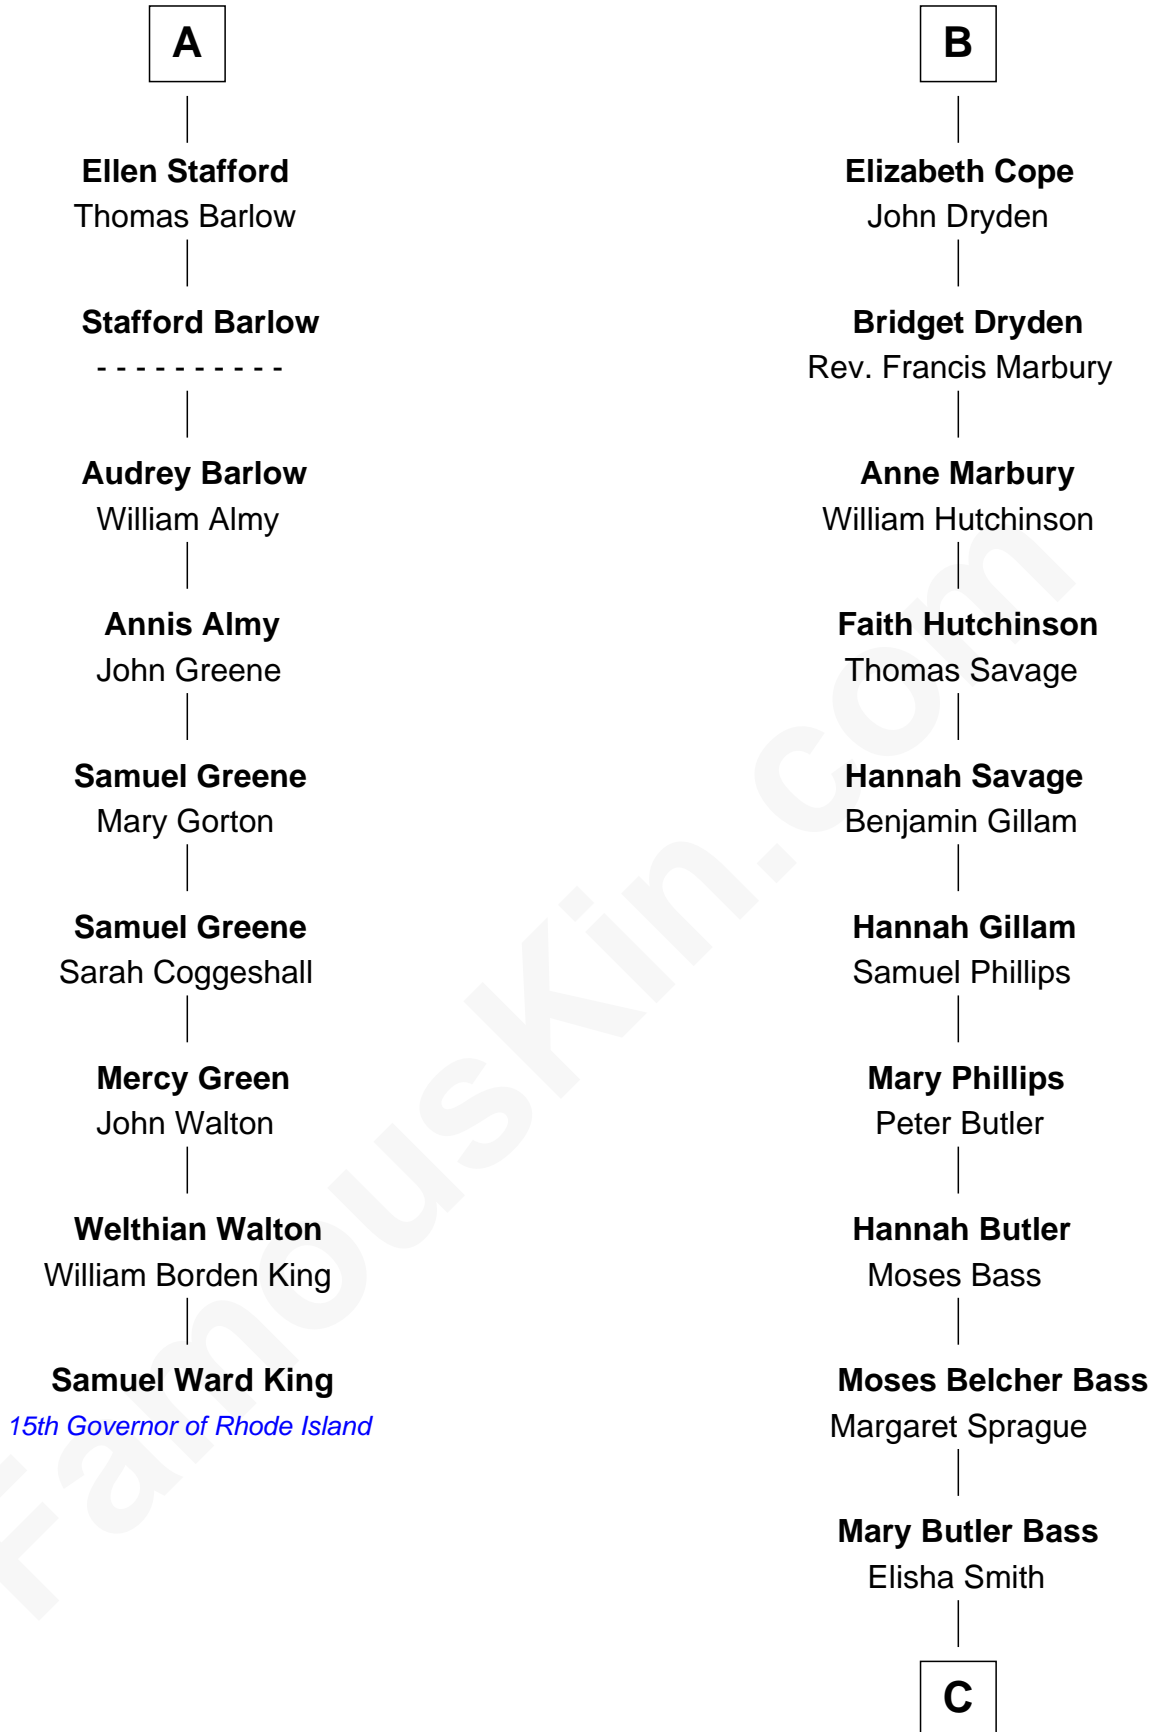

FamousKin.com

Relationship Chart of

Samuel Ward King

15th Governor of Rhode Island

15th cousin 5 times removed of

Erskine Childers

4th President of Ireland

C

Cordelia Miller Smith
William Robert Pearmain

Margaret Cushing Pearmain
Dr. Hamilton Osgood

Mary Alden Osgood
Erskine Childers

Erskine Childers
4th President of Ireland

FamousKin.com