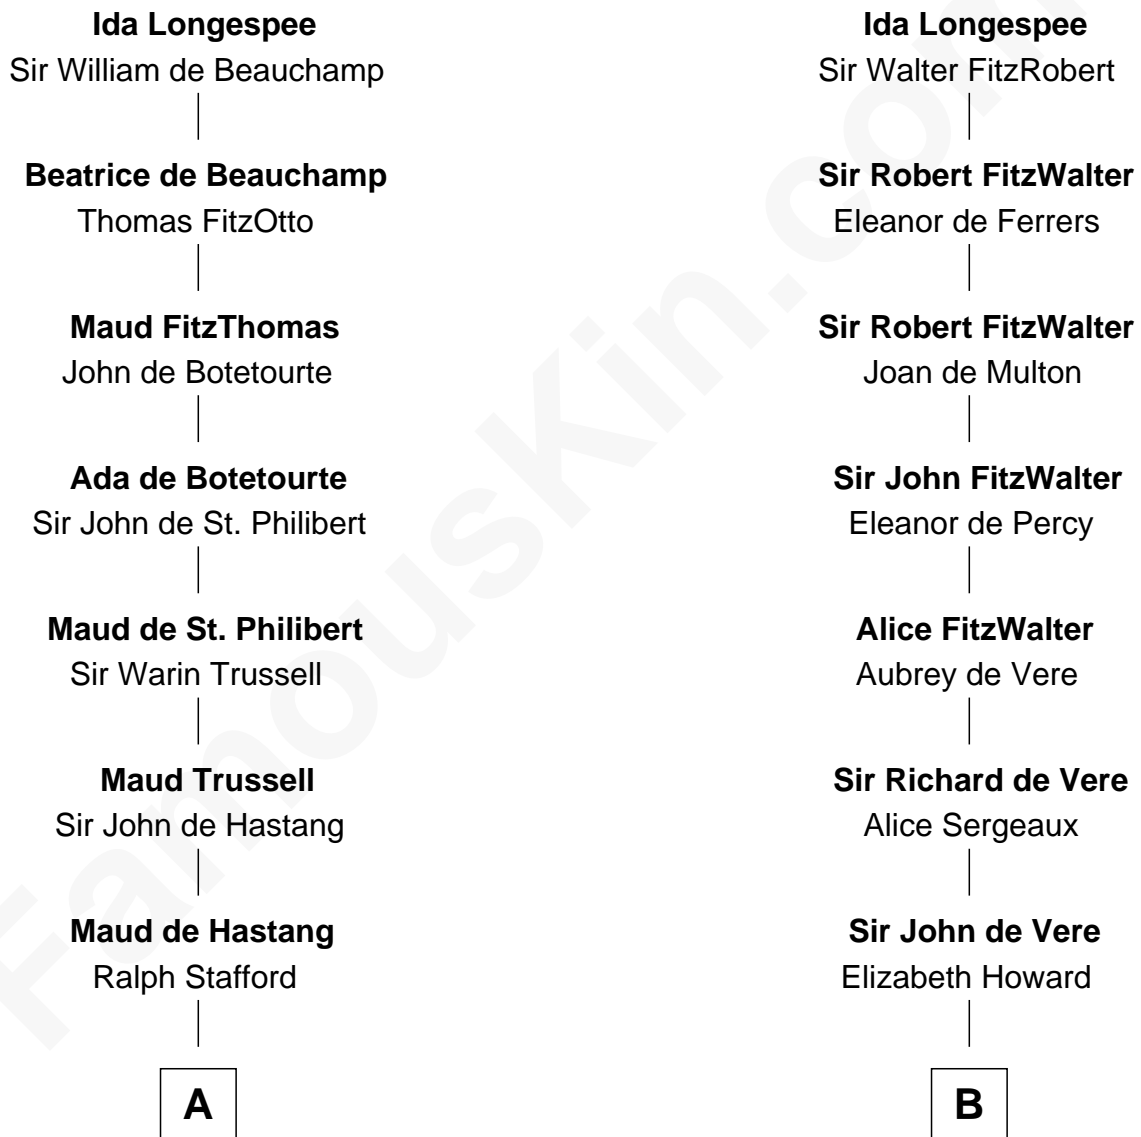

## Relationship Chart of

### Samuel Ward King

15th Governor of Rhode Island

20th cousin 1 time removed of

**Alan Ladd**

Movie Actor

**Sir William Longespee**

Ela of Salisbury

**C**

**Samuel Greene**  
Sarah Coggeshall

**Mercy Green**  
John Walton

**Welthian Walton**  
William Borden King

**Samuel Ward King**  
*15th Governor of Rhode Island*

**D**

**Sylvia Americana Sumner**  
Abram Shotwell