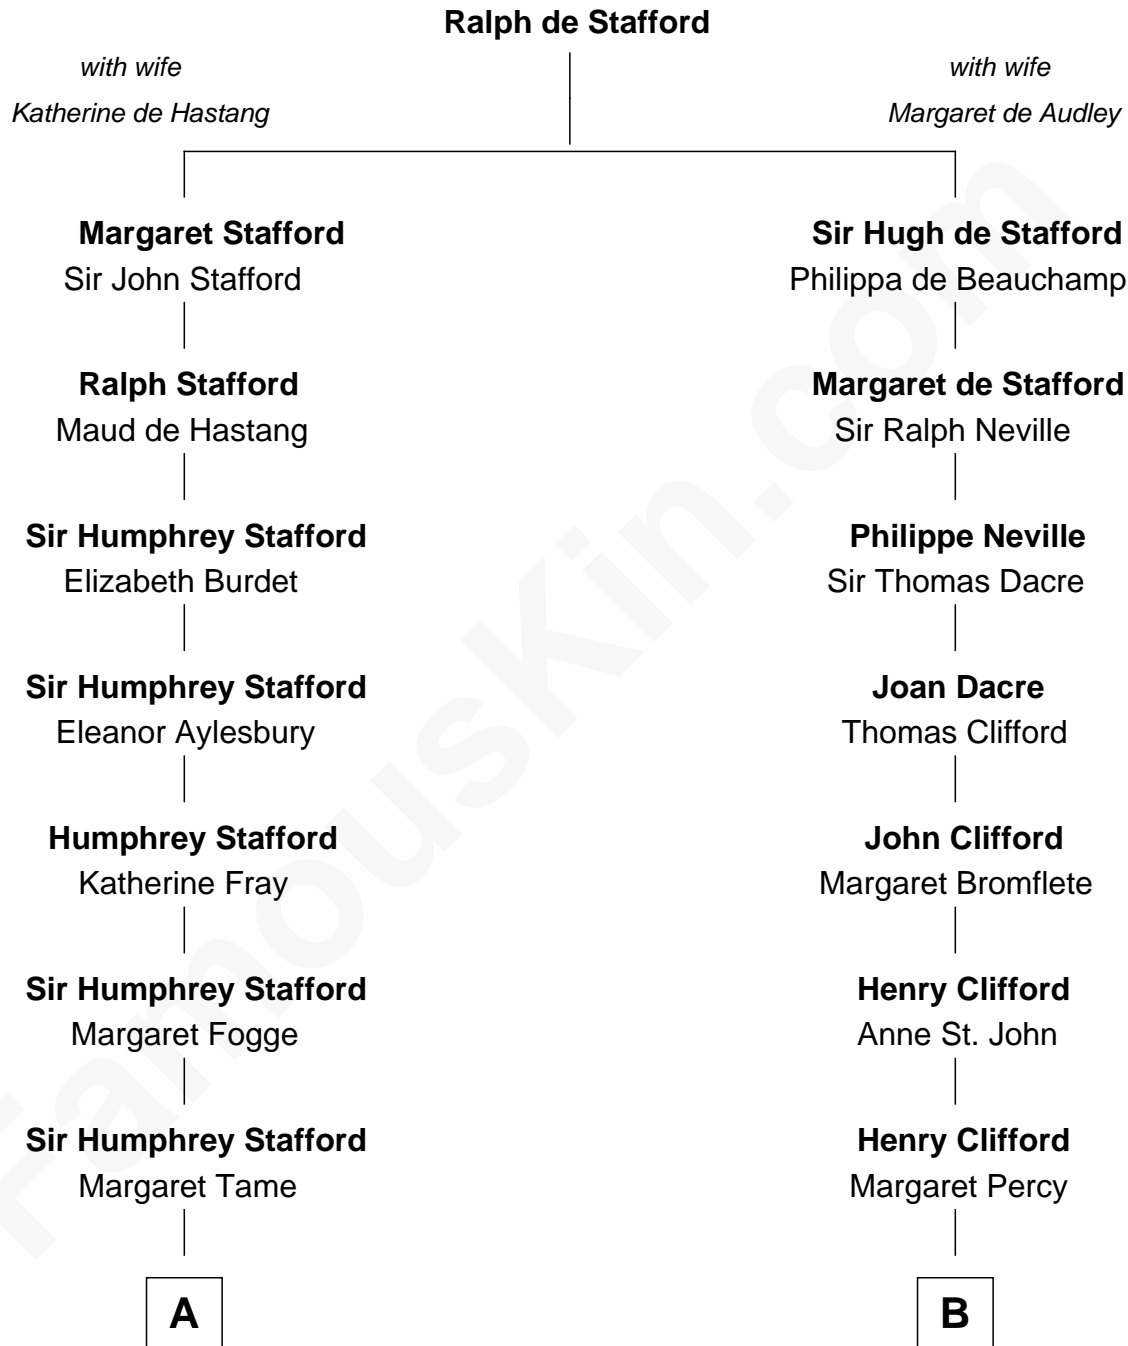

FamousKin.com

Relationship Chart of

Samuel Ward King

15th Governor of Rhode Island

15th cousin 6 times removed of

Hugh Grant
Movie Actor

C

—
Cyril Randolph

Frances Selina Hervey

—
Felton George Randolph

Emily Margaret Nepean

—
Margaret Isobel Randolph

John Cassilis MacLean

—
Fynvola Susan MacLean

James Murray Grant

—
Hugh Grant