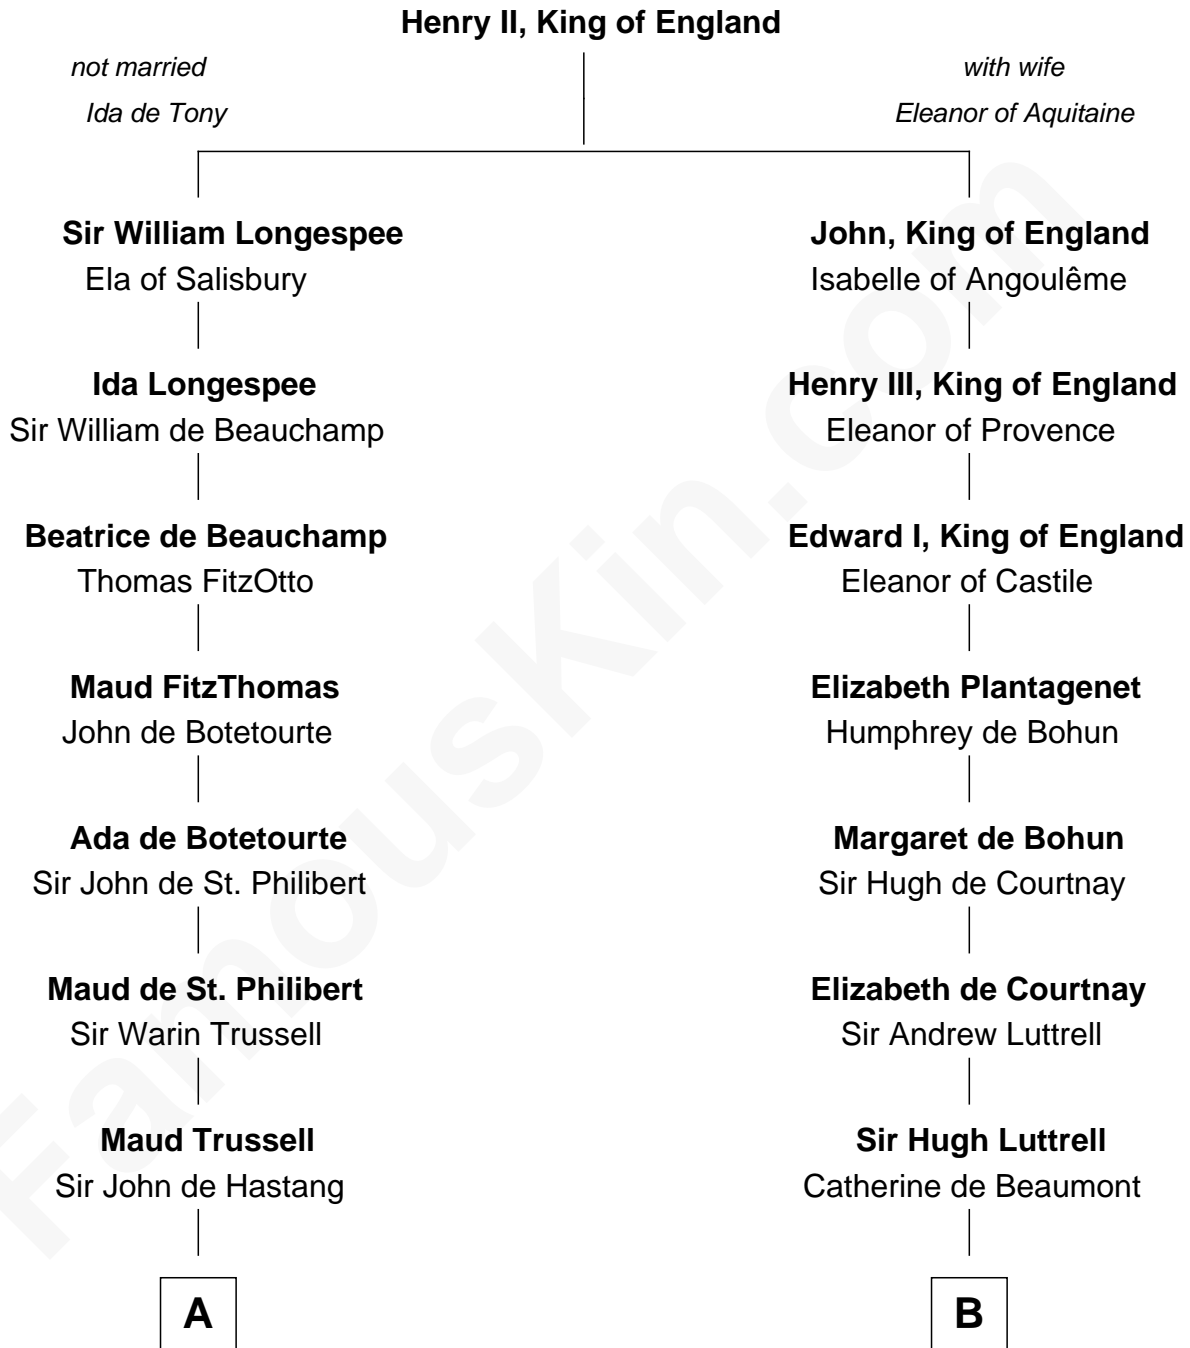

## Relationship Chart of

### Samuel Ward King

15th Governor of Rhode Island

20th cousin 1 time removed of

**Herman Melville**

Author of *Moby Dick*

**C**

**Samuel Greene**

Mary Gorton

**Samuel Greene**  
Sarah Coggeshall

**Mercy Green**  
John Walton

**Welthian Walton**  
William Borden King

**Samuel Ward King**  
*15th Governor of Rhode Island*

**D**

**Mercy Greenleaf**

John Scollay

**Priscilla Scollay**  
Thomas Melville