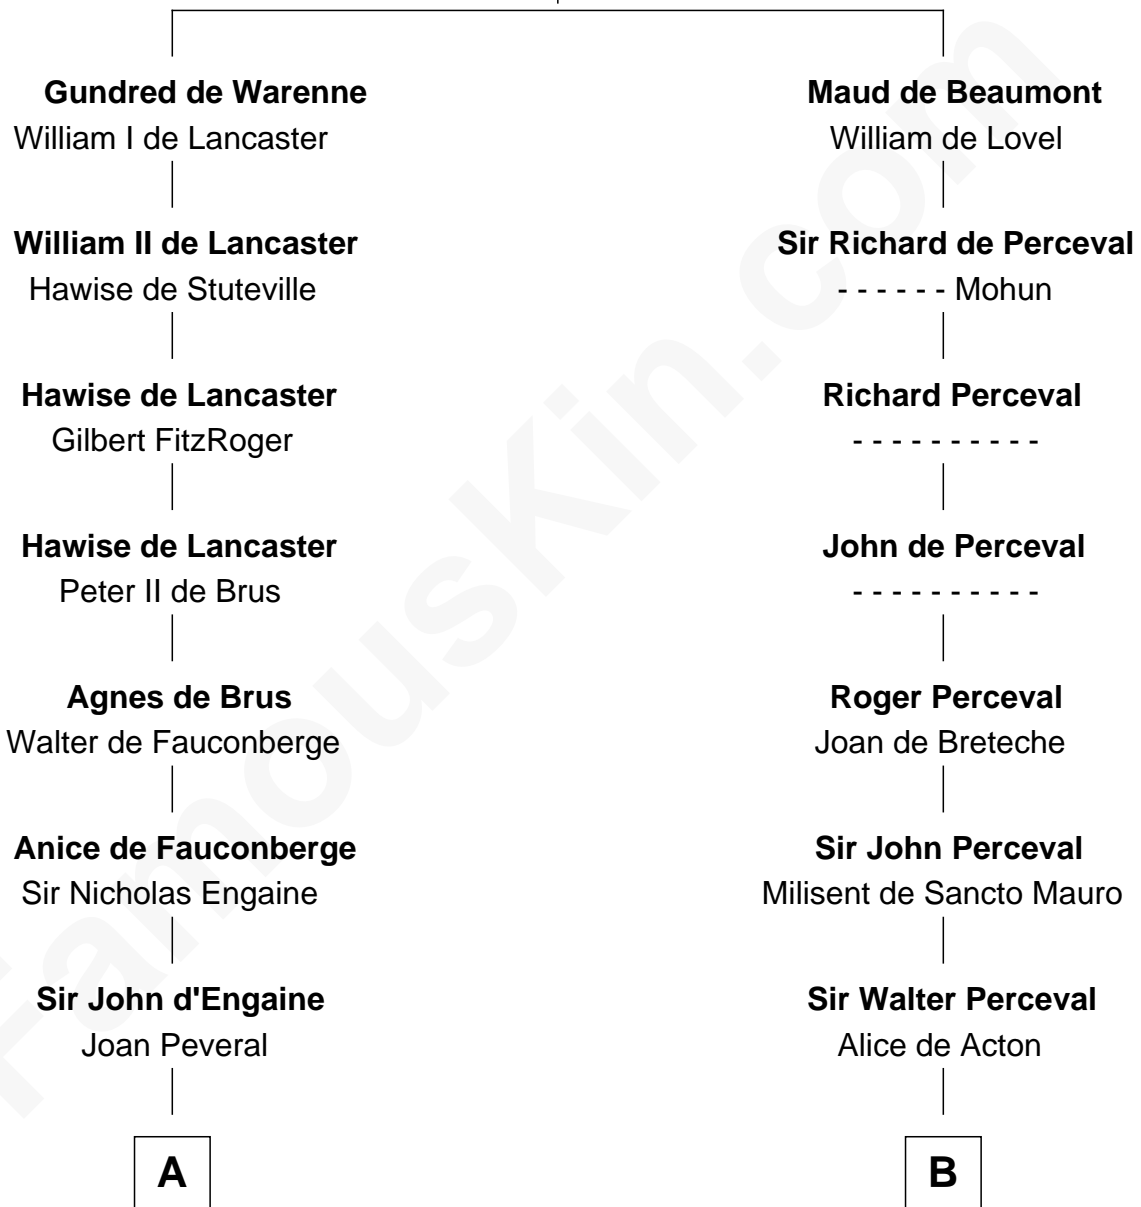

# FamousKin.com Relationship Chart of

**Samuel Ward King**

*15th Governor of Rhode Island*

21st cousin of

**Herman Melville**

*Author of Moby Dick*

**Isabel de Vermandois**

*with husband*  
*William de Warenne*

*with husband*  
*Sir Robert de Beaumont*

**C**

**Samuel Greene**

Mary Gorton

**Samuel Greene**

Sarah Coggeshall

**Mercy Green**

John Walton

**Welthian Walton**

William Borden King

**Samuel Ward King**

*15th Governor of Rhode Island*

**D**

**Rev. Daniel Greenleaf**

Elizabeth Gookin

**Mercy Greenleaf**