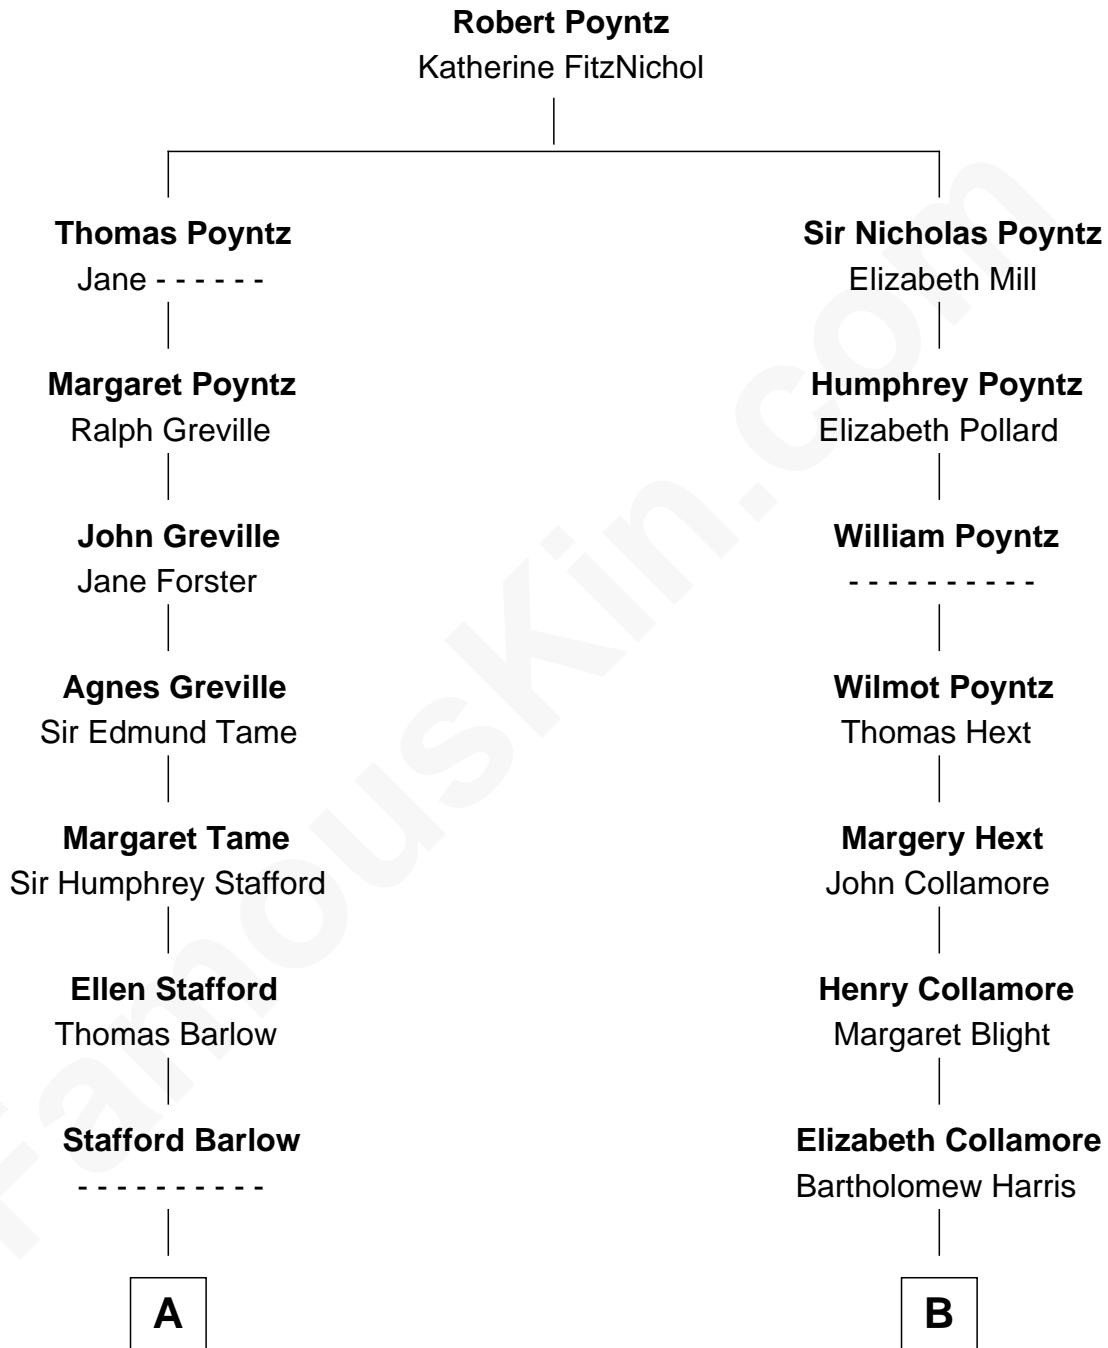

FamousKin.com

Relationship Chart of

Samuel Ward King

15th Governor of Rhode Island

13th cousin 5 times removed of

Elisabeth Shue

TV and Movie Actress

C

—
Anne Brewster Wells

James William Shue

—
Elisabeth Shue

TV and Movie Actress

FamousKin.com