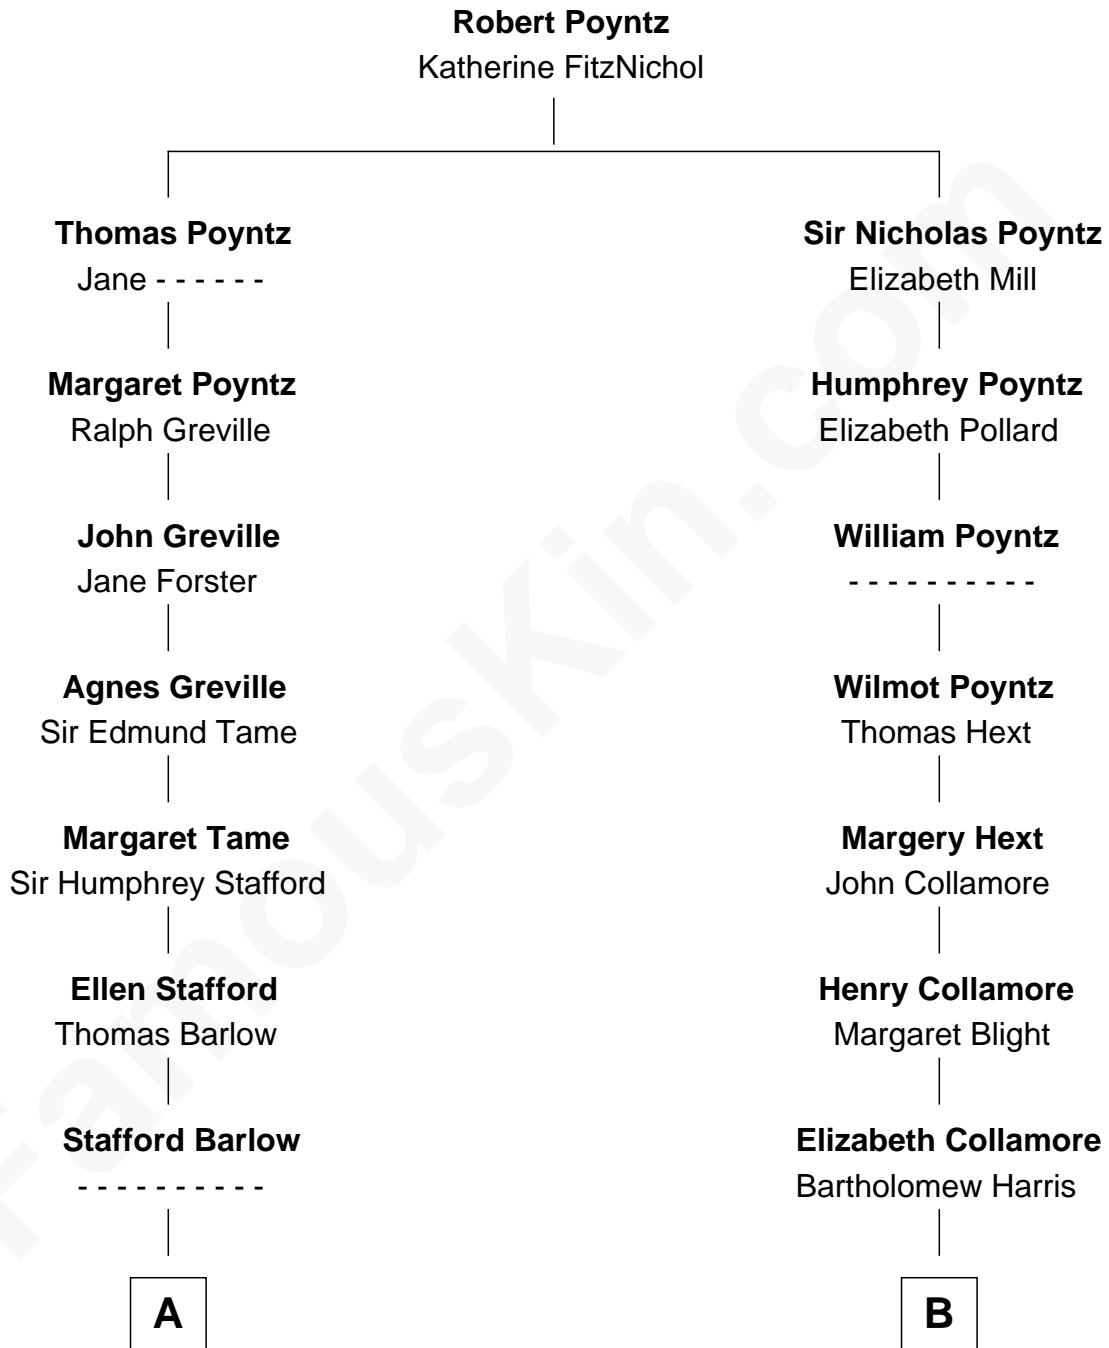

FamousKin.com

Relationship Chart of

Samuel Ward King

15th Governor of Rhode Island

13th cousin 5 times removed of

Andrew Shue

TV Actor

C

Anne Brewster Wells

James William Shue

Andrew Shue

TV Actor

FamousKin.com