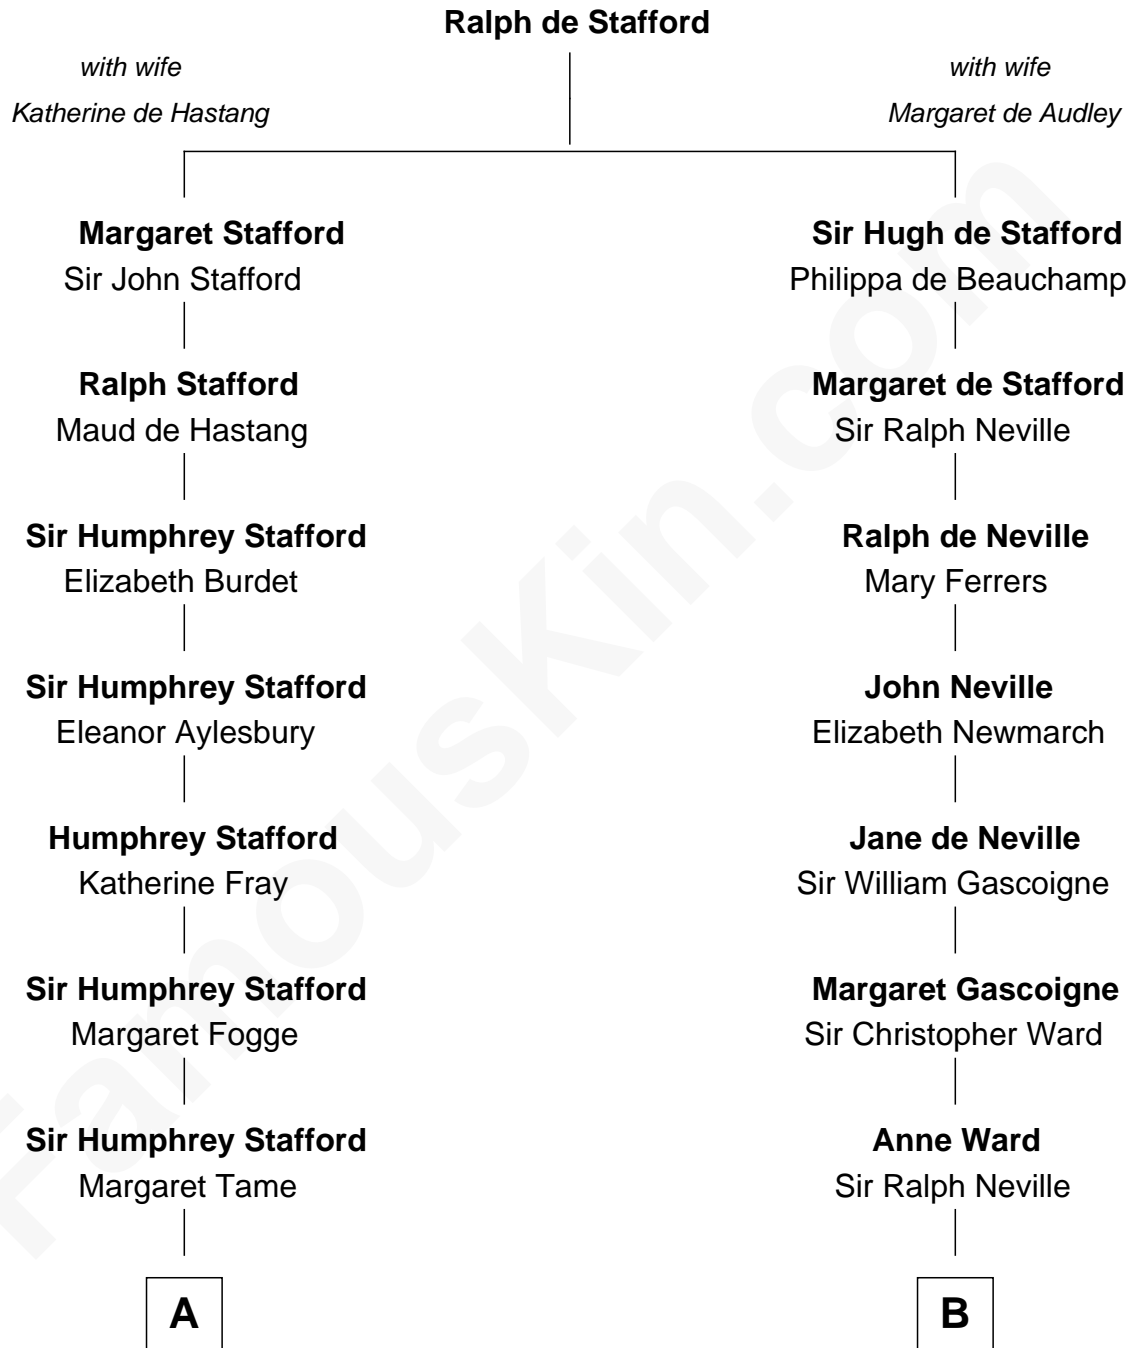

FamousKin.com

Relationship Chart of

Samuel Ward King

15th Governor of Rhode Island

15th cousin 3 times removed of

Charles A. Pillsbury

Co-Founder of C.A. Pillsbury Co.

C