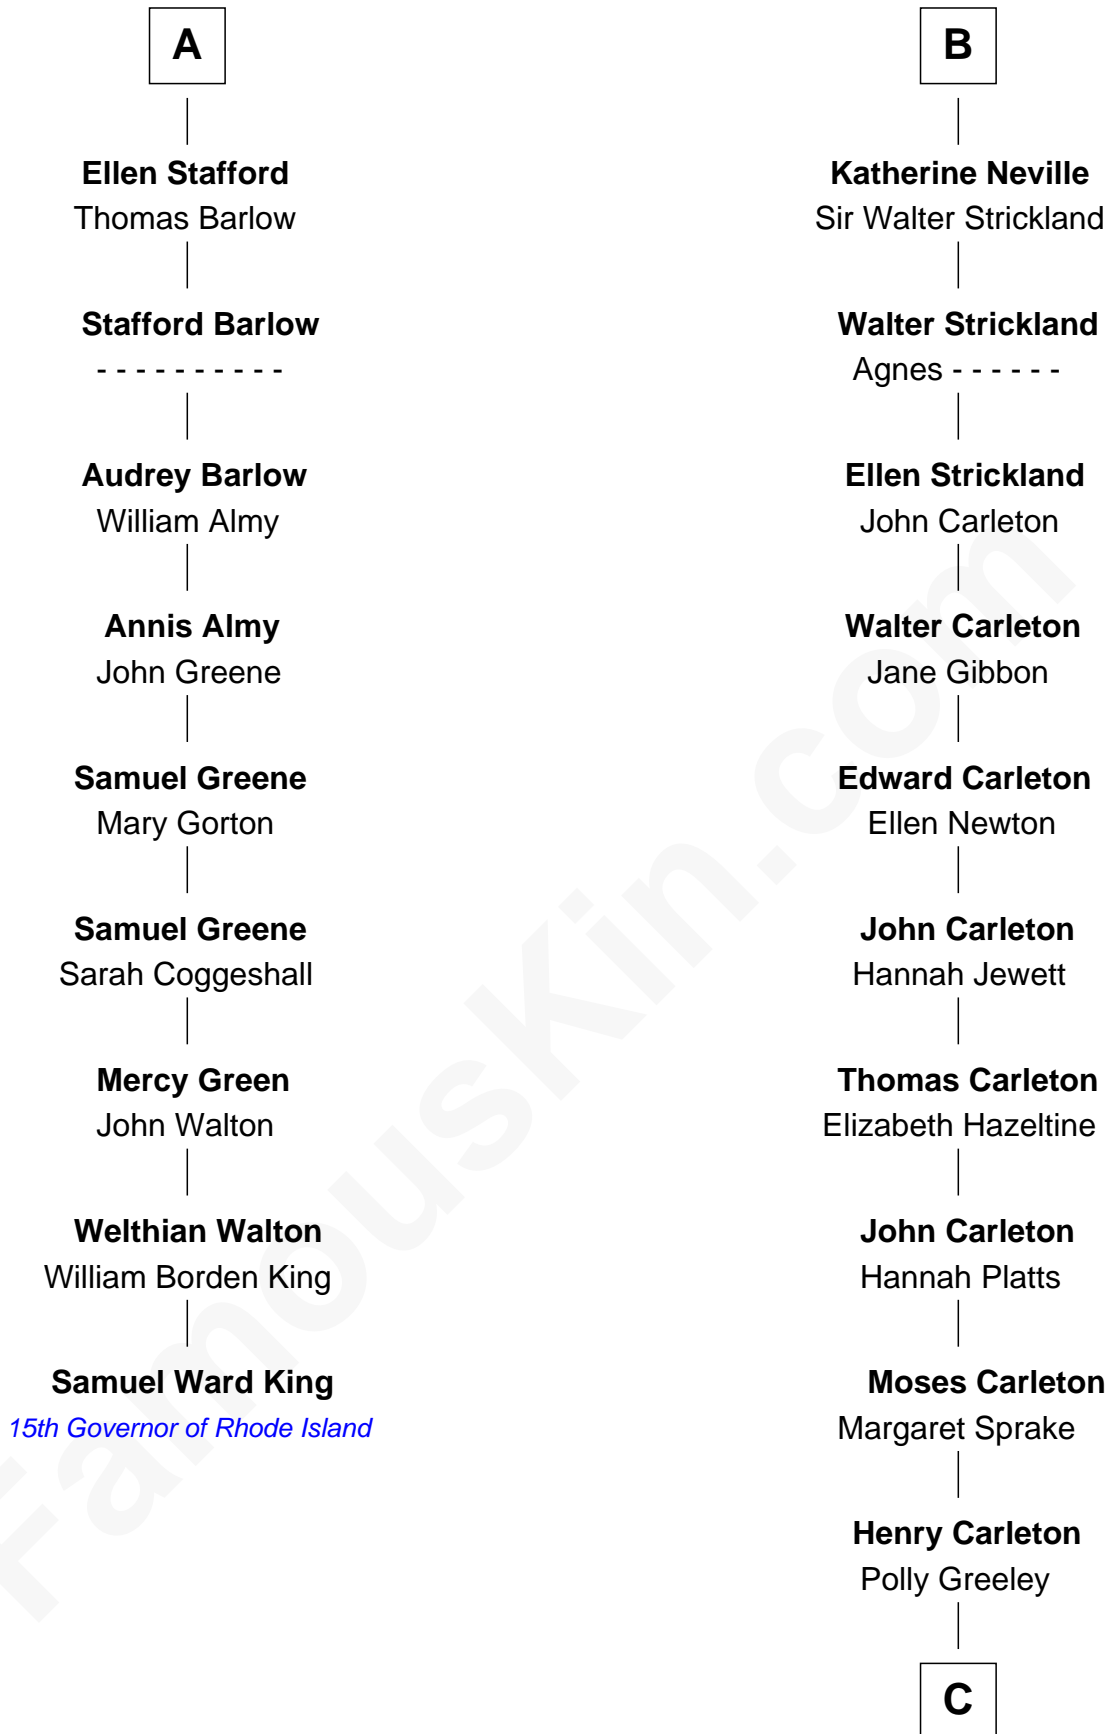

FamousKin.com

Relationship Chart of

Samuel Ward King

15th Governor of Rhode Island

15th cousin 3 times removed of

Charles A. Pillsbury

Co-Founder of C.A. Pillsbury Co.

C