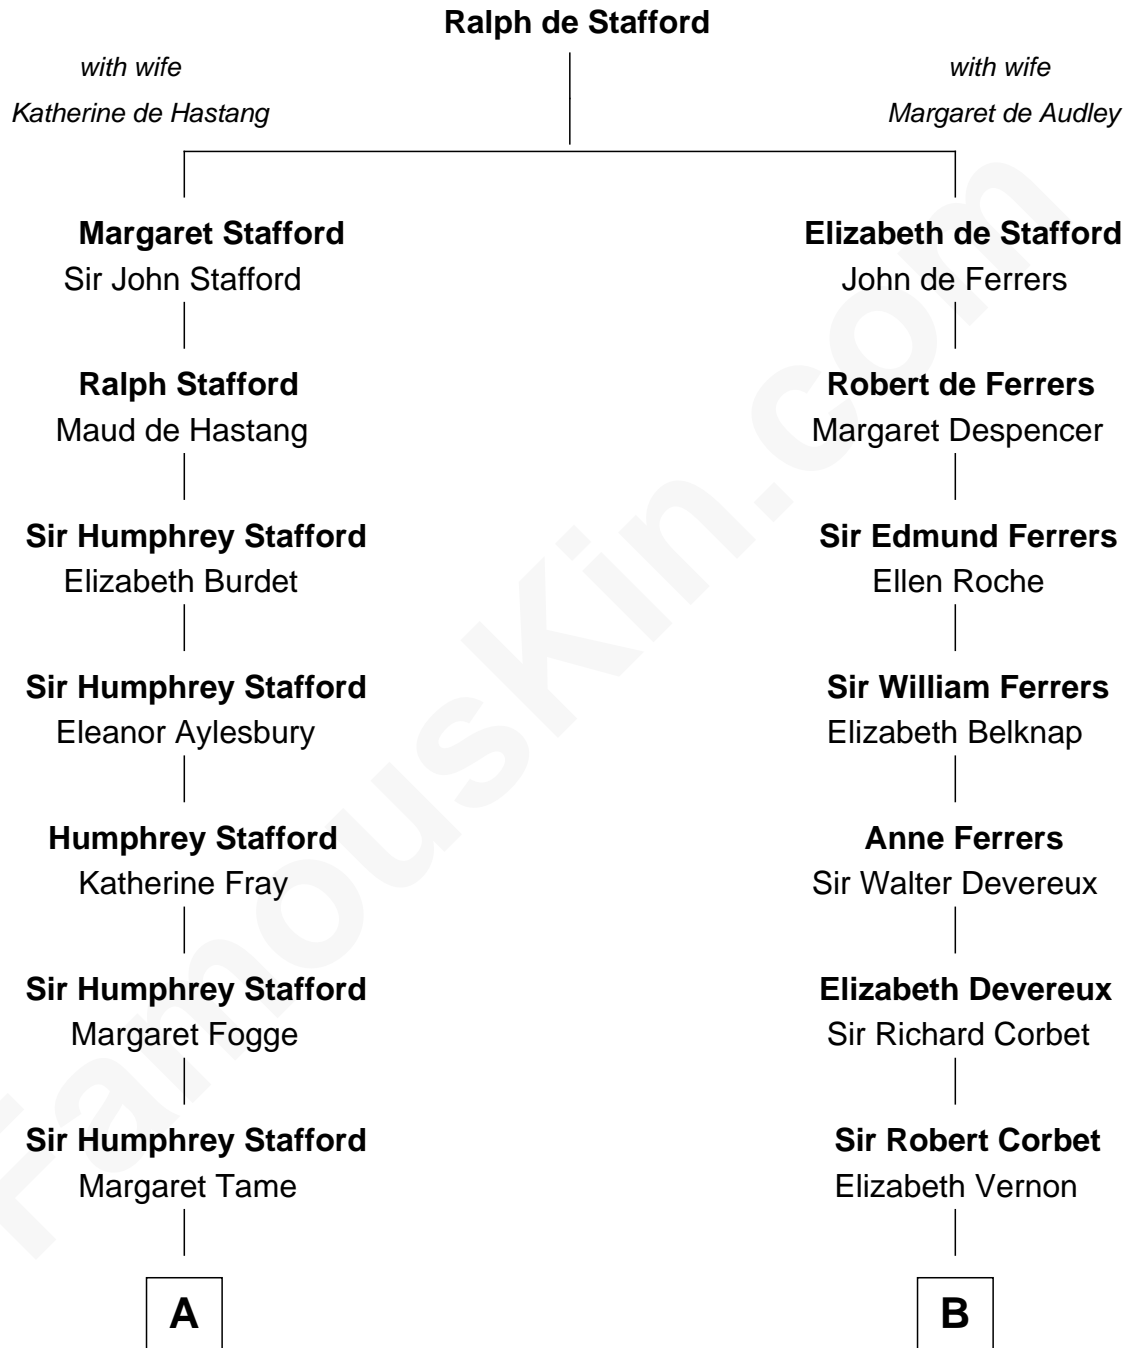

FamousKin.com

Relationship Chart of

Samuel Ward King

15th Governor of Rhode Island

15th cousin 4 times removed of

Melvyn Douglas
Movie Actor

C

Emma Jane Douglas

Col. George Taliaferro Shackelford

Lena Priscilla Shackelford

Edouard Gregory Hesselberg

Melvyn Douglas

Movie Actor

FamousKin.com