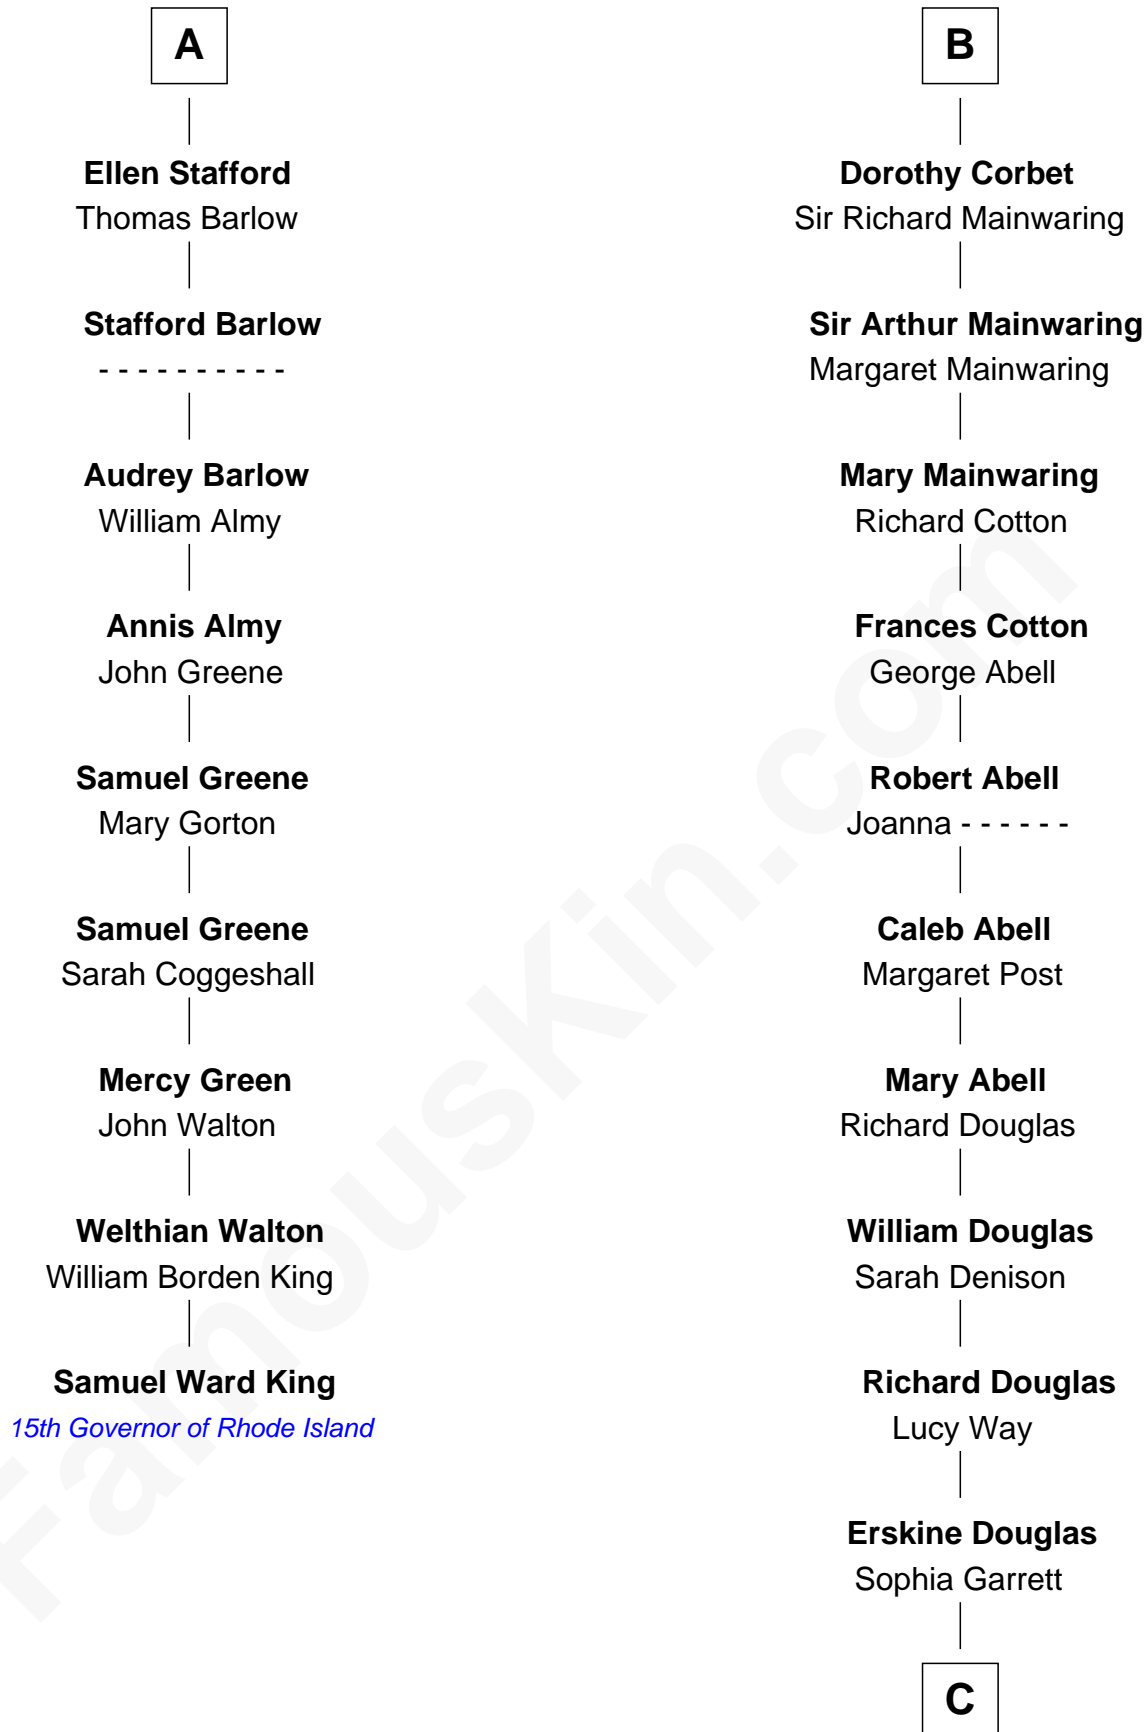

FamousKin.com

Relationship Chart of

Samuel Ward King

15th Governor of Rhode Island

15th cousin 4 times removed of

Melvyn Douglas
Movie Actor

C

Emma Jane Douglas

Col. George Taliaferro Shackelford

Lena Priscilla Shackelford

Edouard Gregory Hesselberg

Melvyn Douglas

Movie Actor

FamousKin.com