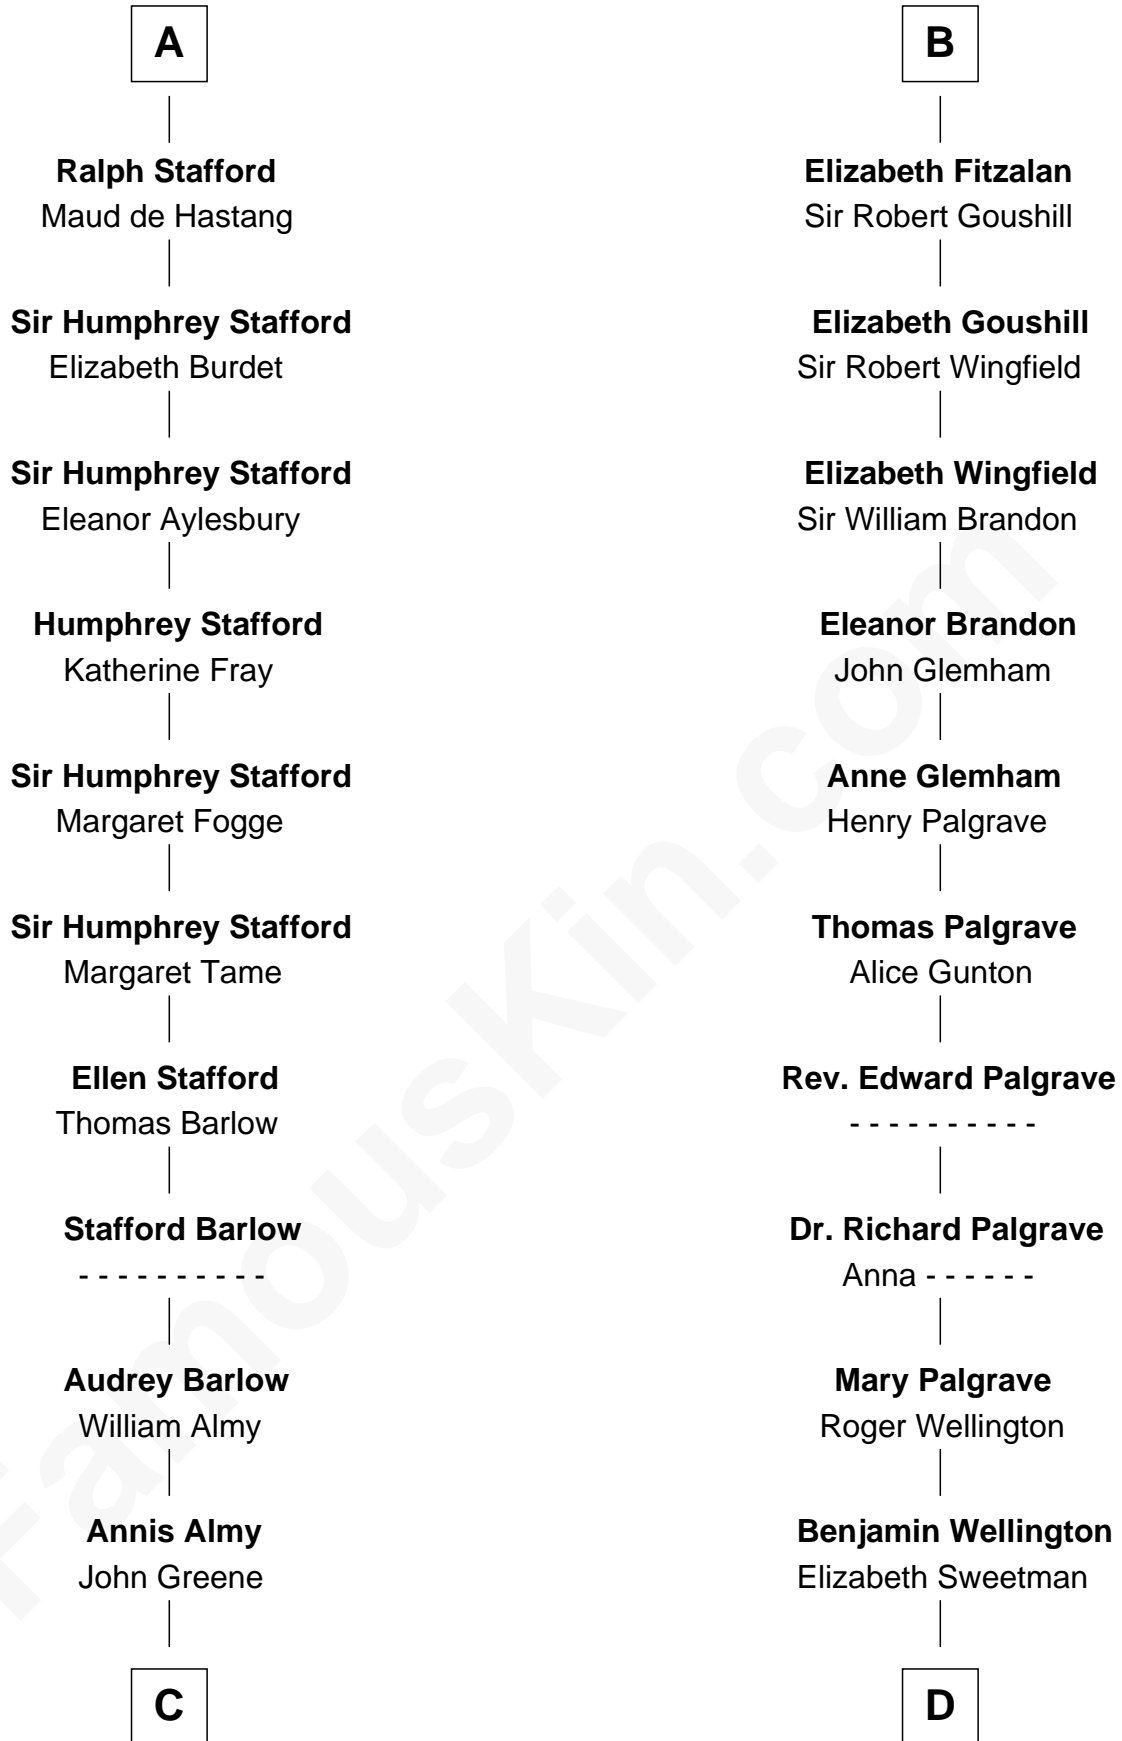

FamousKin.com Relationship Chart of

Samuel Ward King

15th Governor of Rhode Island

21st cousin of

Shubael D. Childs

Founder of S.D. Childs & Company

C

Samuel Greene

Mary Gorton

Samuel Greene
Sarah Coggeshall

Mercy Green
John Walton

Welthian Walton
William Borden King

Samuel Ward King
15th Governor of Rhode Island

D

Elizabeth Wellington

John Fay