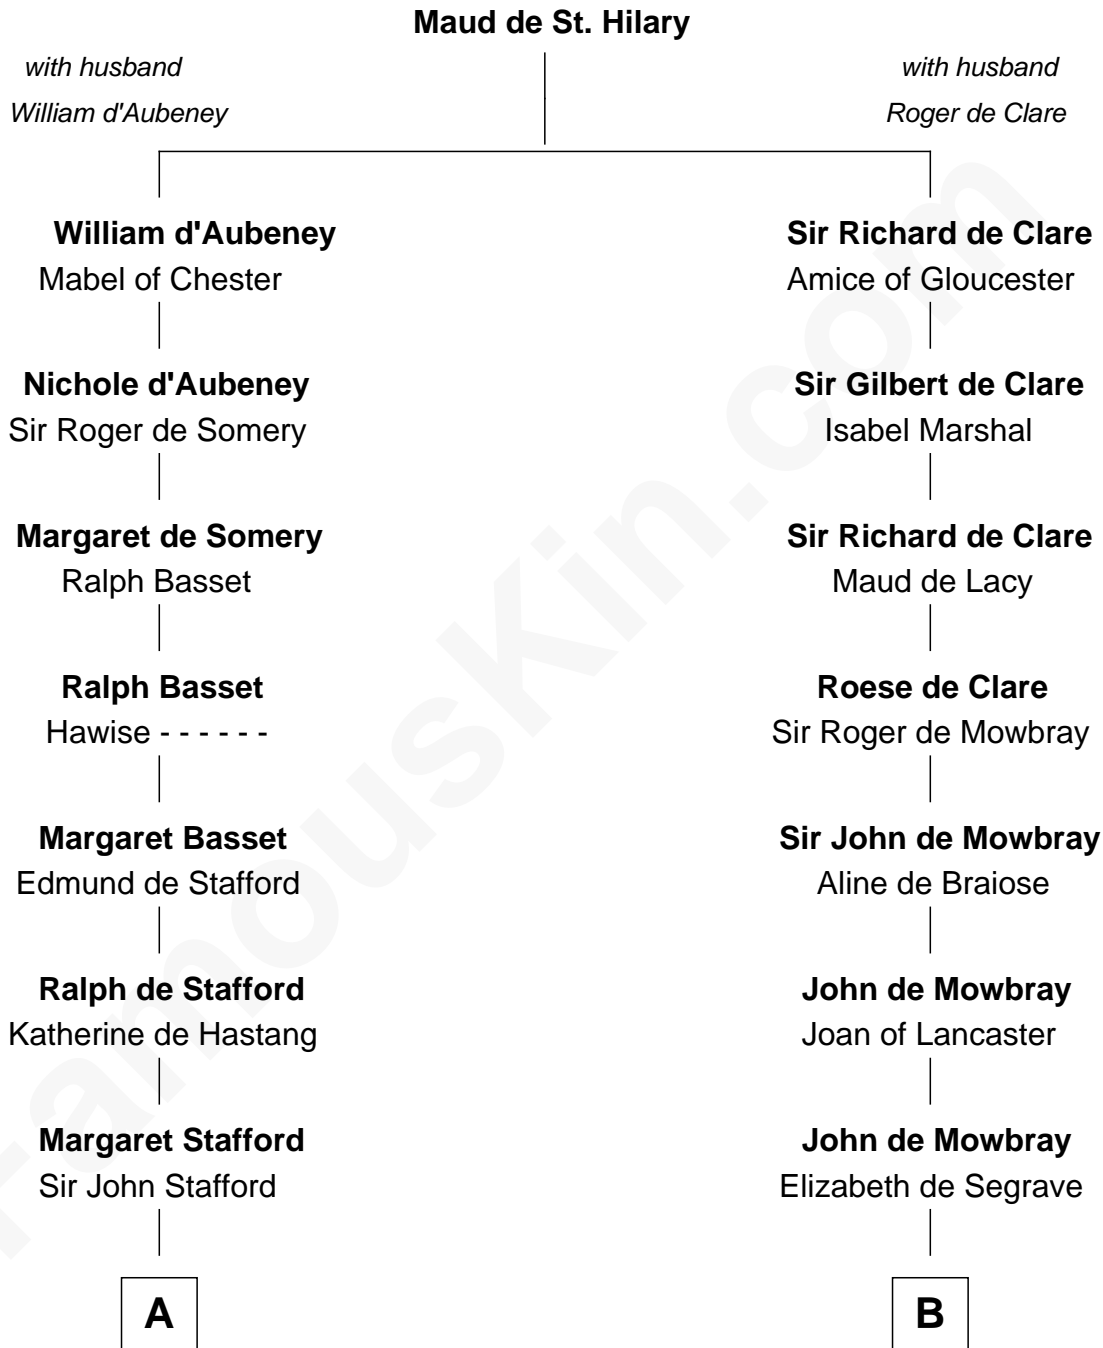

FamousKin.com

Relationship Chart of

Samuel Ward King

15th Governor of Rhode Island

20th cousin 1 time removed of

Thomas Jefferson

3rd U.S. President and Signer of the Declaration of Independence

C

Samuel Greene

Mary Gorton

Samuel Greene

Sarah Coggeshall

Mercy Green

John Walton

Welthian Walton

William Borden King

Samuel Ward King

15th Governor of Rhode Island

D

Col. William Randolph

Mary Isham

Isham Randolph

Jane Rogers

Jane Randolph