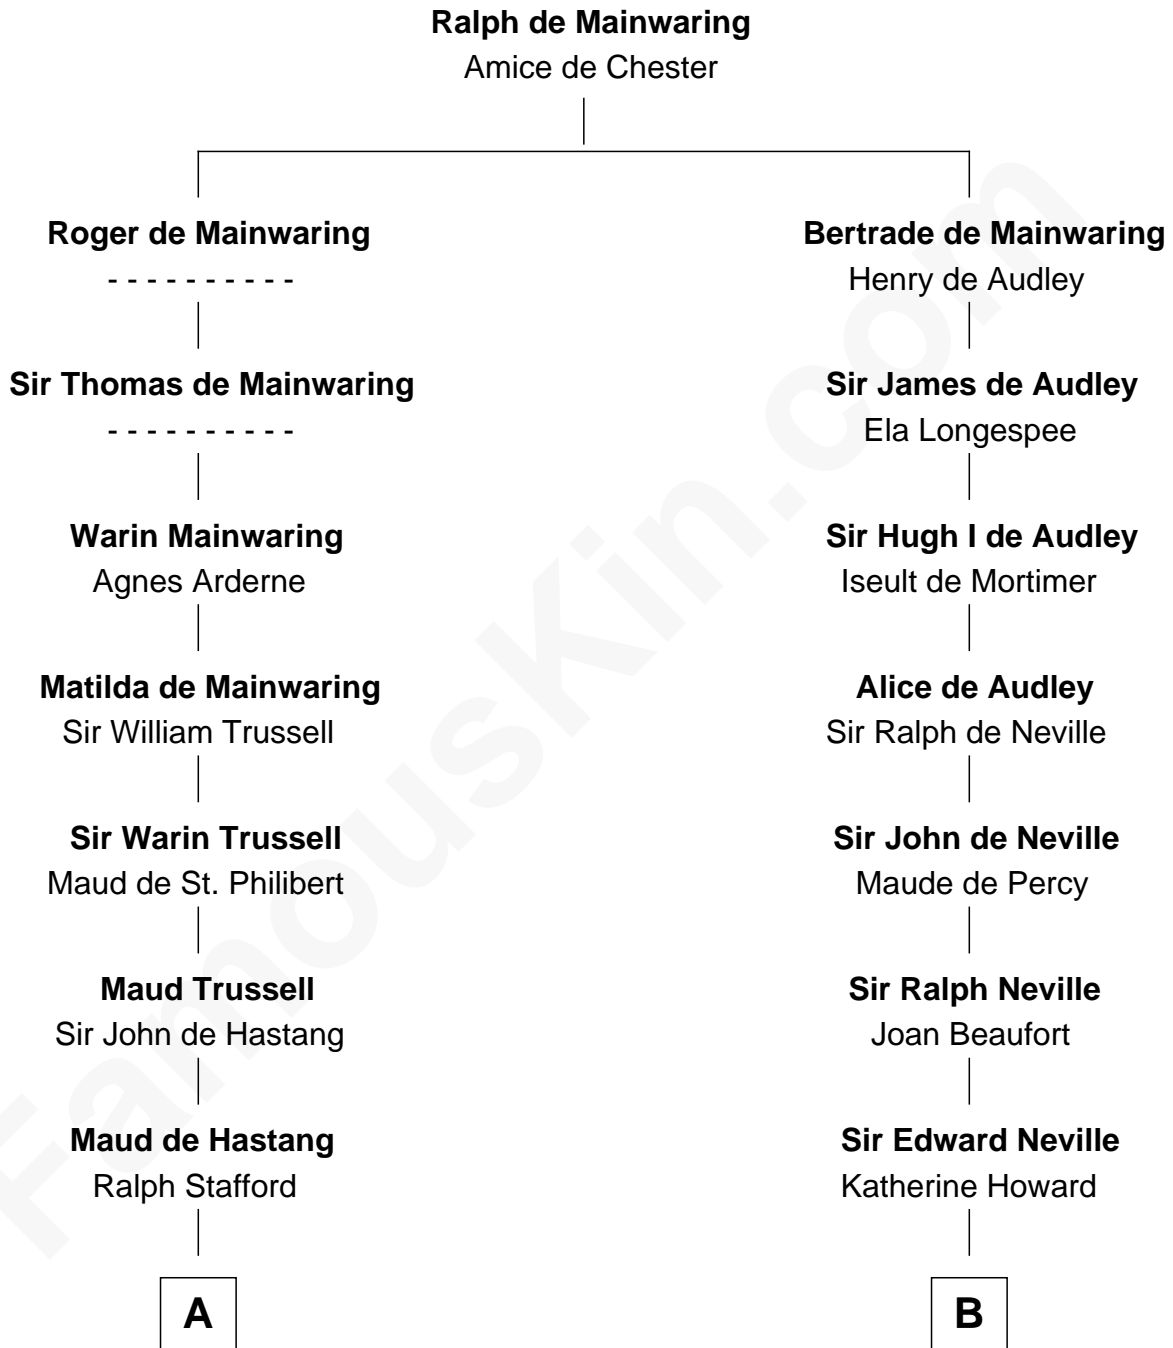

FamousKin.com

Relationship Chart of

Samuel Ward King

15th Governor of Rhode Island

17th cousin 3 times removed of

Thomas Jefferson

3rd U.S. President and Signer of the Declaration of Independence

C

—
Samuel Greene
Sarah Coggeshall

—
Mercy Green
John Walton

—
Welthian Walton
William Borden King

—
Samuel Ward King
15th Governor of Rhode Island

FamousKin.com