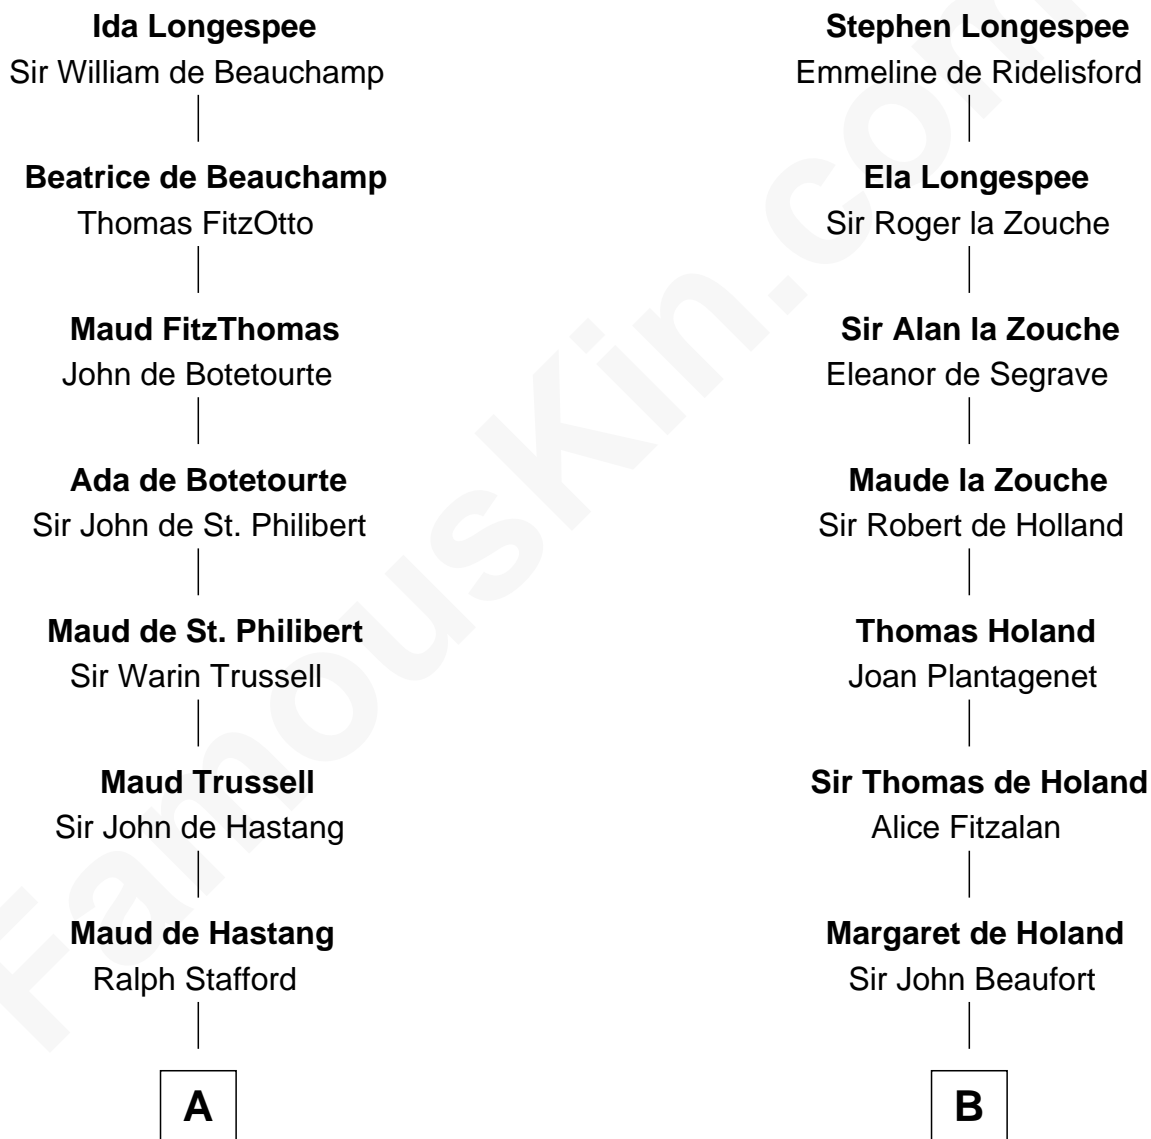

FamousKin.com

Relationship Chart of

Samuel Ward King

15th Governor of Rhode Island

20th cousin of

Alexander Hamilton

1st U.S. Secretary of the Treasury

Sir William Longespee

Ela of Salisbury

C

Samuel Greene
Sarah Coggeshall

Mercy Green
John Walton

Welthian Walton
William Borden King

Samuel Ward King
15th Governor of Rhode Island

D

Rebecca Cunningham
John Hamilton