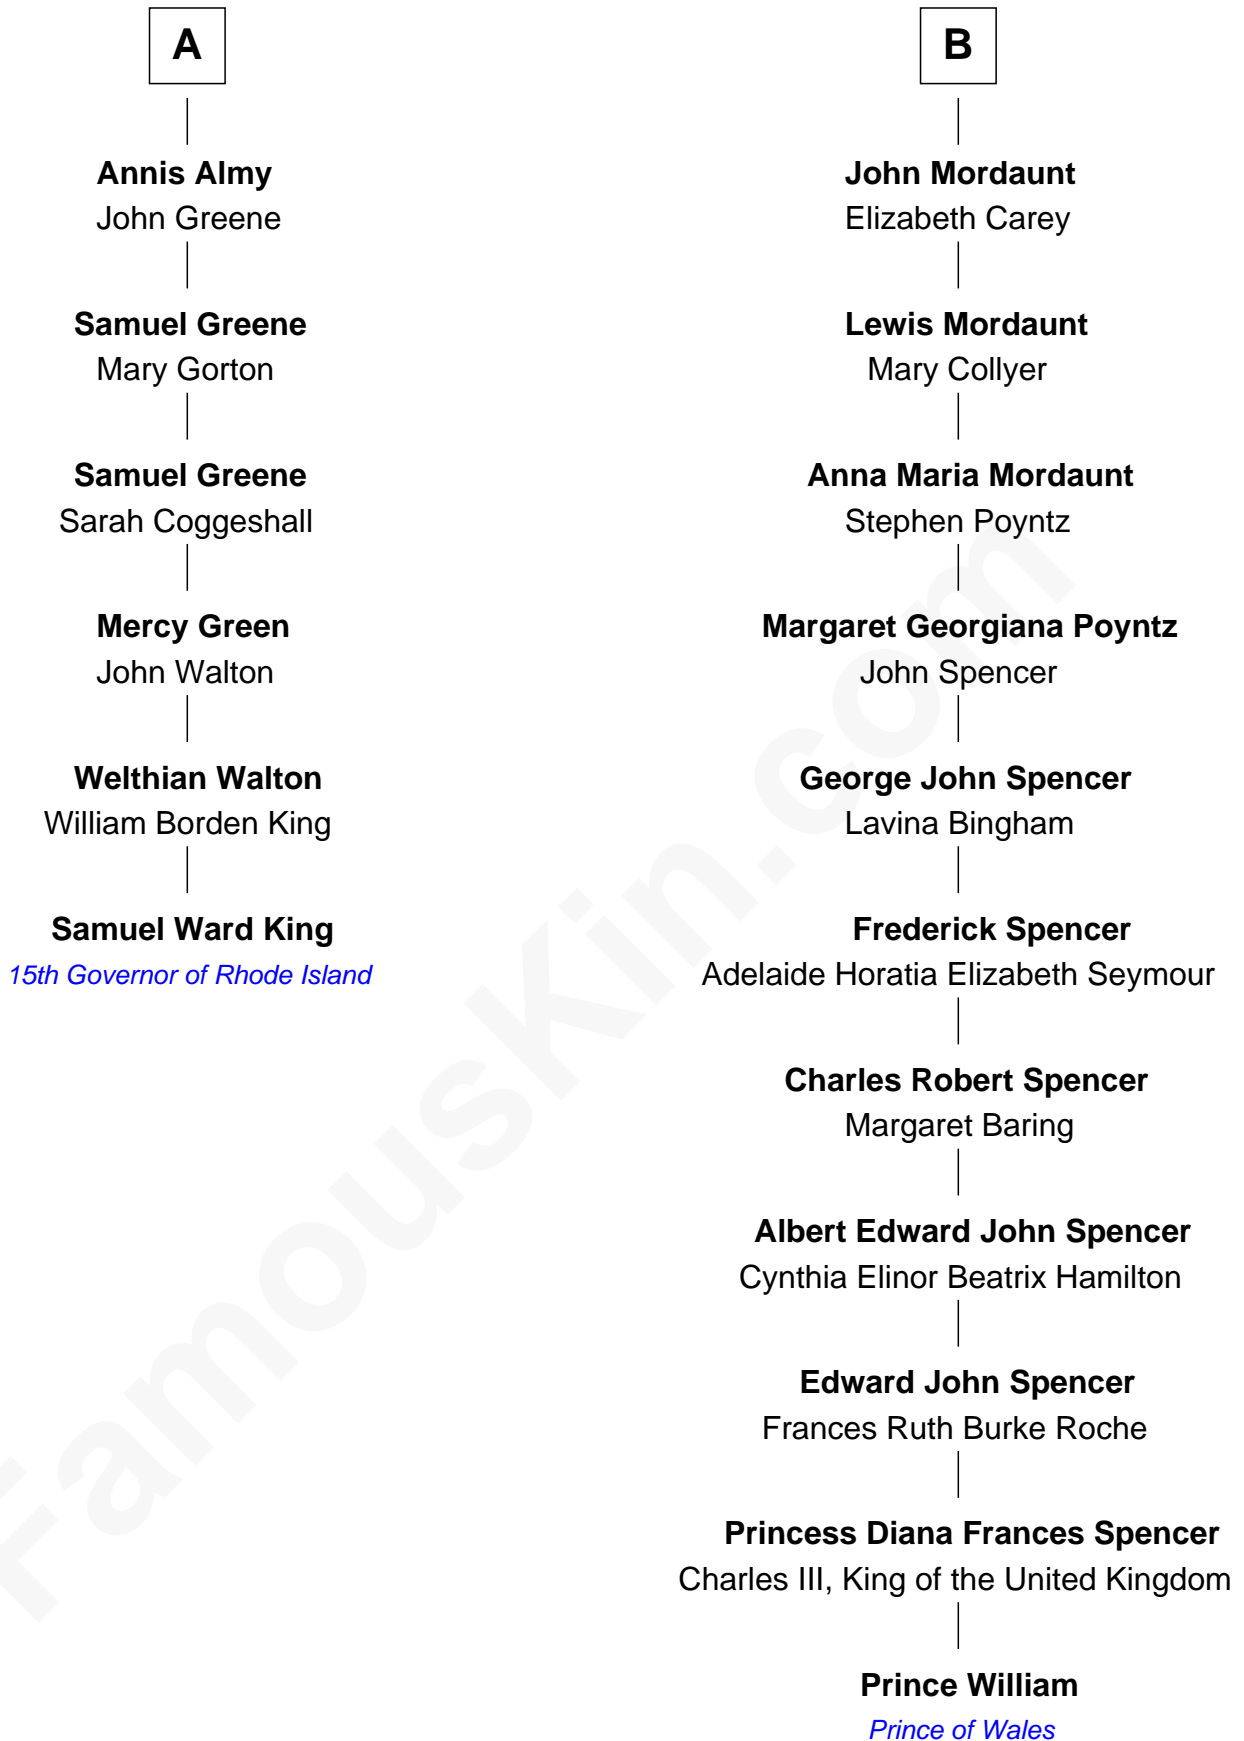

FamousKin.com

Relationship Chart of

Samuel Ward King

15th Governor of Rhode Island

12th cousin 5 times removed of

Prince William

Prince of Wales

Richard Woodville

Joan Bedlisgate

William photo by [InSapphoWeTrust](#) [\(CC BY-SA 2.0\)](#)