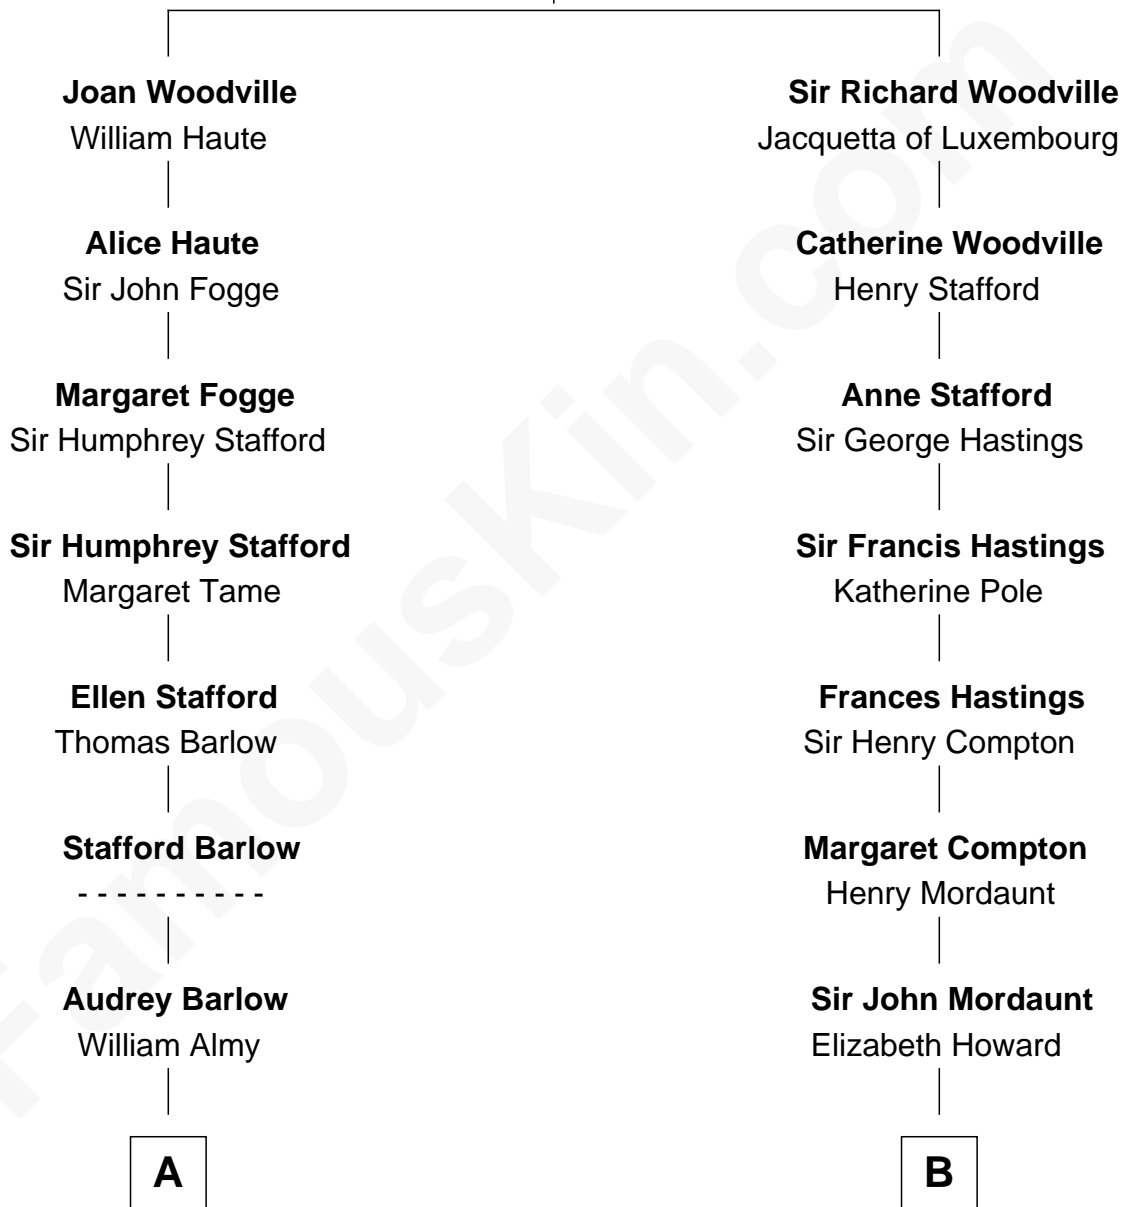

FamousKin.com

Relationship Chart of

Samuel Ward King

15th Governor of Rhode Island

12th cousin 5 times removed of

Prince William

Prince of Wales

Richard Woodville

Joan Bedlisgate

William photo by [InSapphoWeTrust](#) [\(CC BY-SA 2.0\)](#)