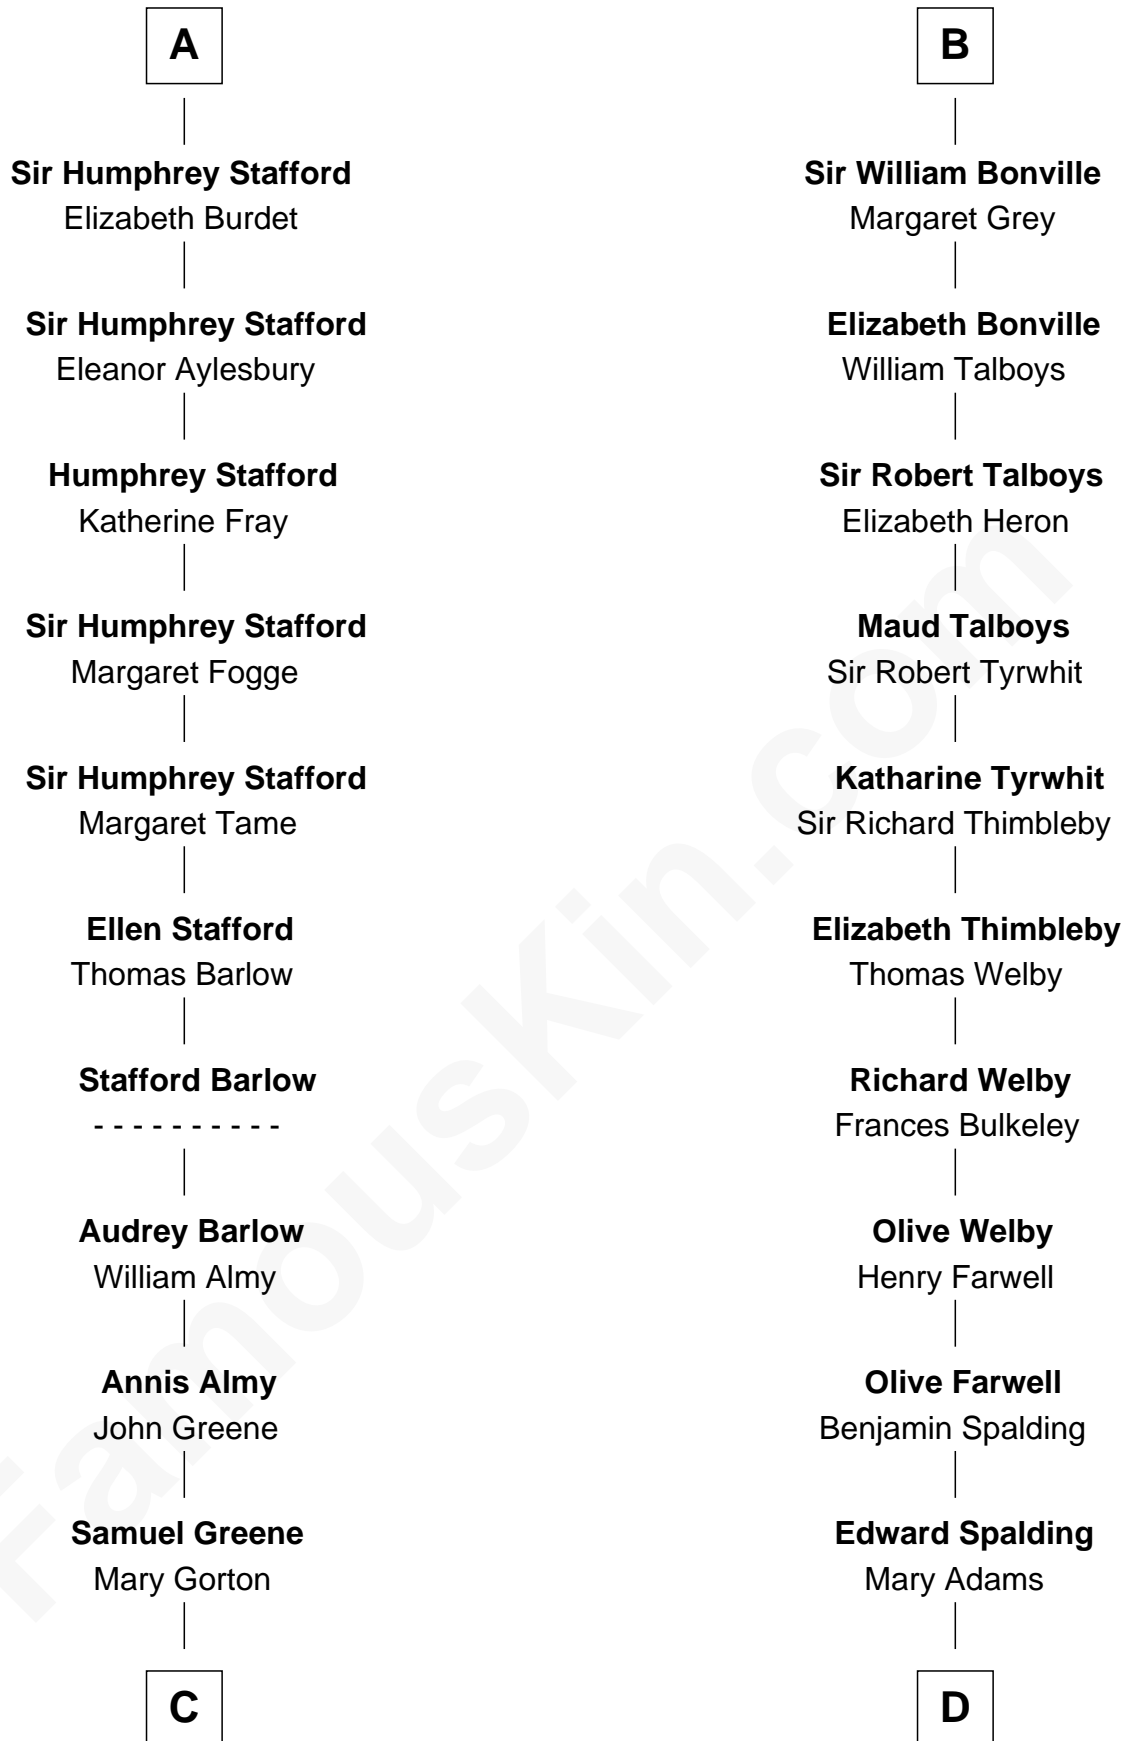

FamousKin.com

Relationship Chart of

Samuel Ward King

15th Governor of Rhode Island

20th cousin 1 time removed of

William Rufus Day

36th U.S. Secretary of State

Sir William Longespee

Ela of Salisbury

C

Samuel Greene
Sarah Coggeshall

Mercy Green
John Walton

Welthian Walton
William Borden King

Samuel Ward King
15th Governor of Rhode Island

D

Ebenezer Spalding
Mary Fassett