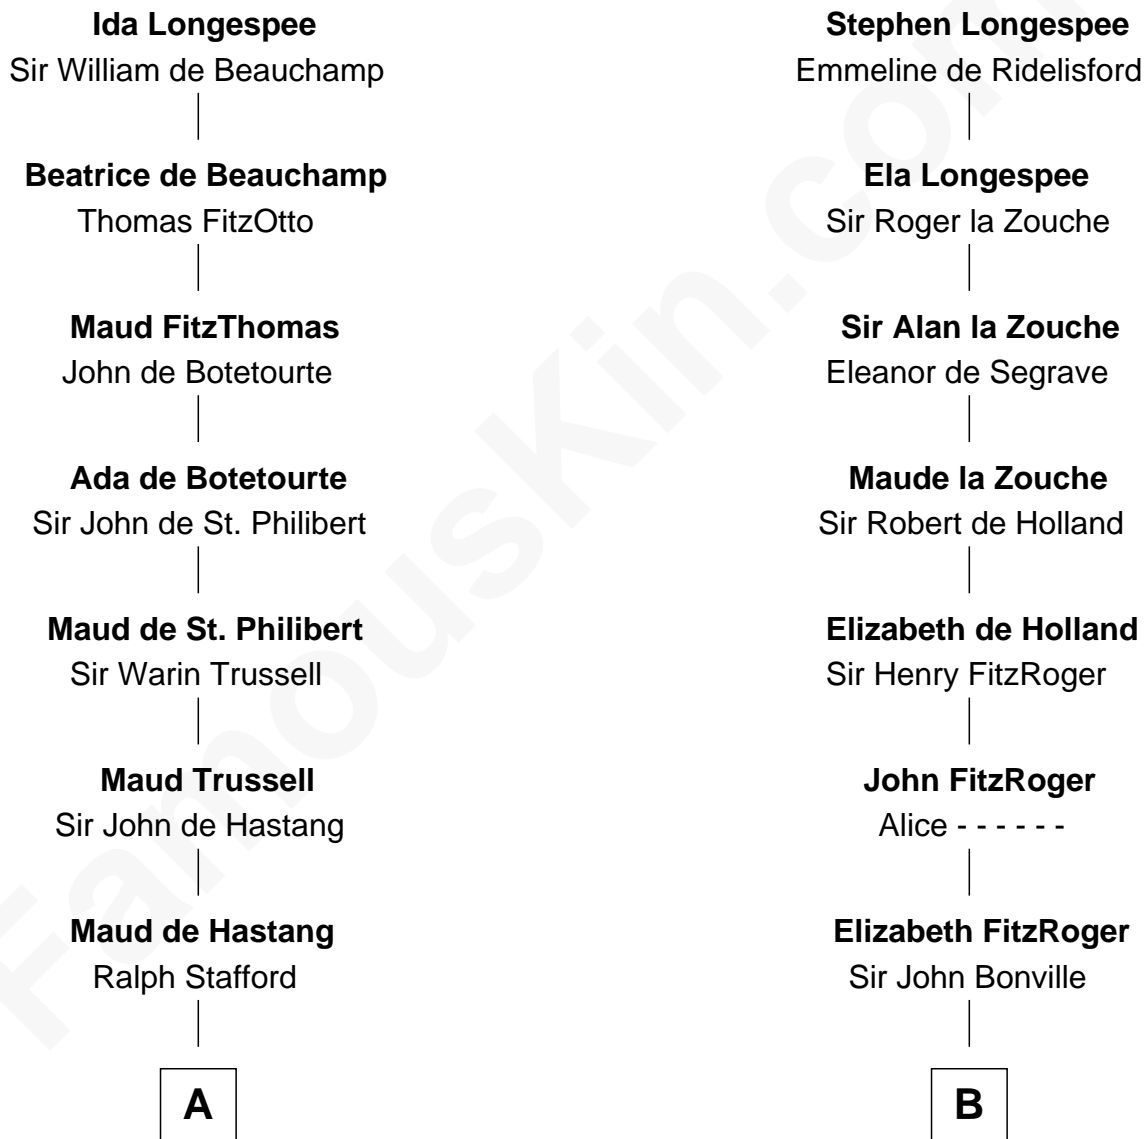

FamousKin.com

Relationship Chart of

Samuel Ward King

15th Governor of Rhode Island

20th cousin 1 time removed of

William Rufus Day

36th U.S. Secretary of State

Sir William Longespee

Ela of Salisbury

C

Samuel Greene
Sarah Coggeshall

Mercy Green
John Walton

Welthian Walton
William Borden King

Samuel Ward King
15th Governor of Rhode Island

D

Ebenezer Spalding
Mary Fassett