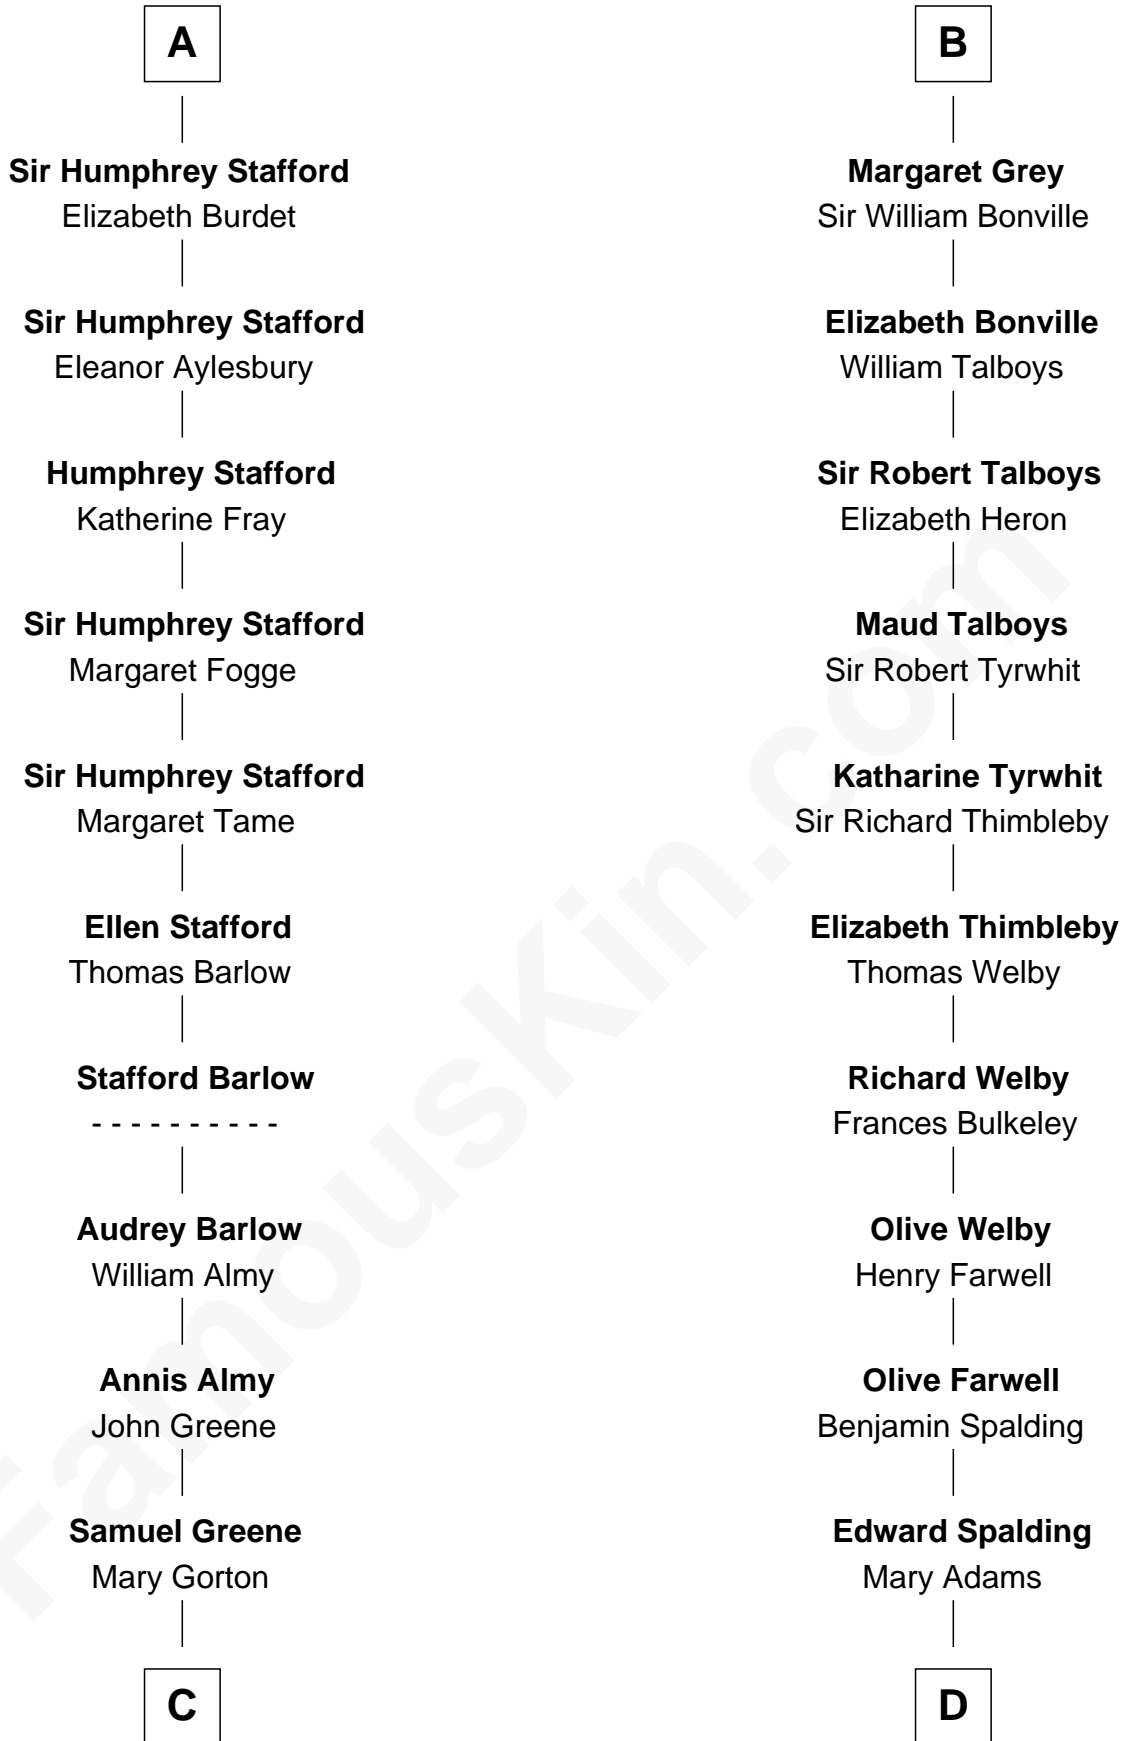

**FamousKin.com**  
**Relationship Chart of**  
**Samuel Ward King**

*15th Governor of Rhode Island*

20th cousin 1 time removed of

**William Rufus Day**

*36th U.S. Secretary of State*

**C**

**Samuel Greene**  
Sarah Coggeshall

**Mercy Green**  
John Walton

**Welthian Walton**  
William Borden King

**Samuel Ward King**  
*15th Governor of Rhode Island*

**D**

**Ebenezer Spalding**  
Mary Fassett

**Dr. Rufus Spalding**  
Lydia Paine