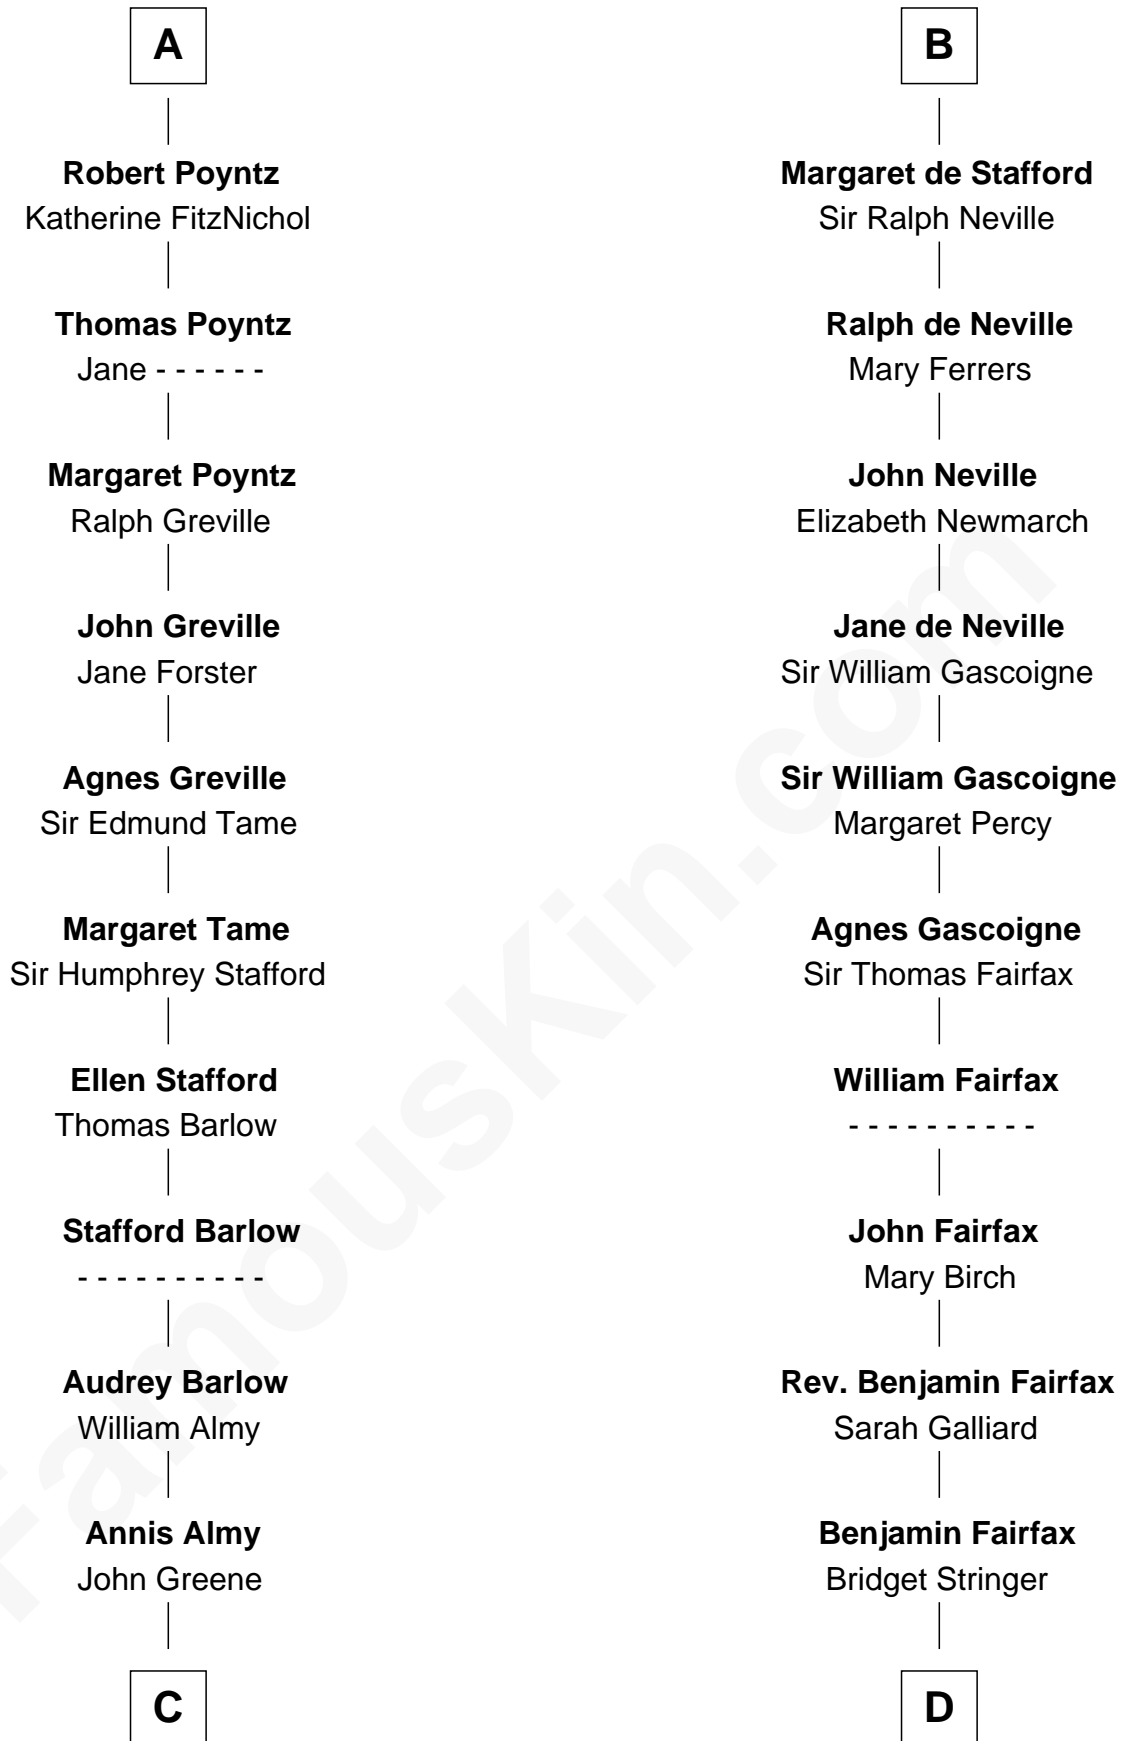

FamousKin.com

Relationship Chart of

Samuel Ward King

15th Governor of Rhode Island

21st cousin of

Harriet Martineau

Author of *The Hour and the Man*

C

Samuel Greene

Mary Gorton

Samuel Greene
Sarah Coggeshall

Mercy Green
John Walton

Welthian Walton
William Borden King

Samuel Ward King
15th Governor of Rhode Island

D

Sarah Fairfax
Rev John Meadows