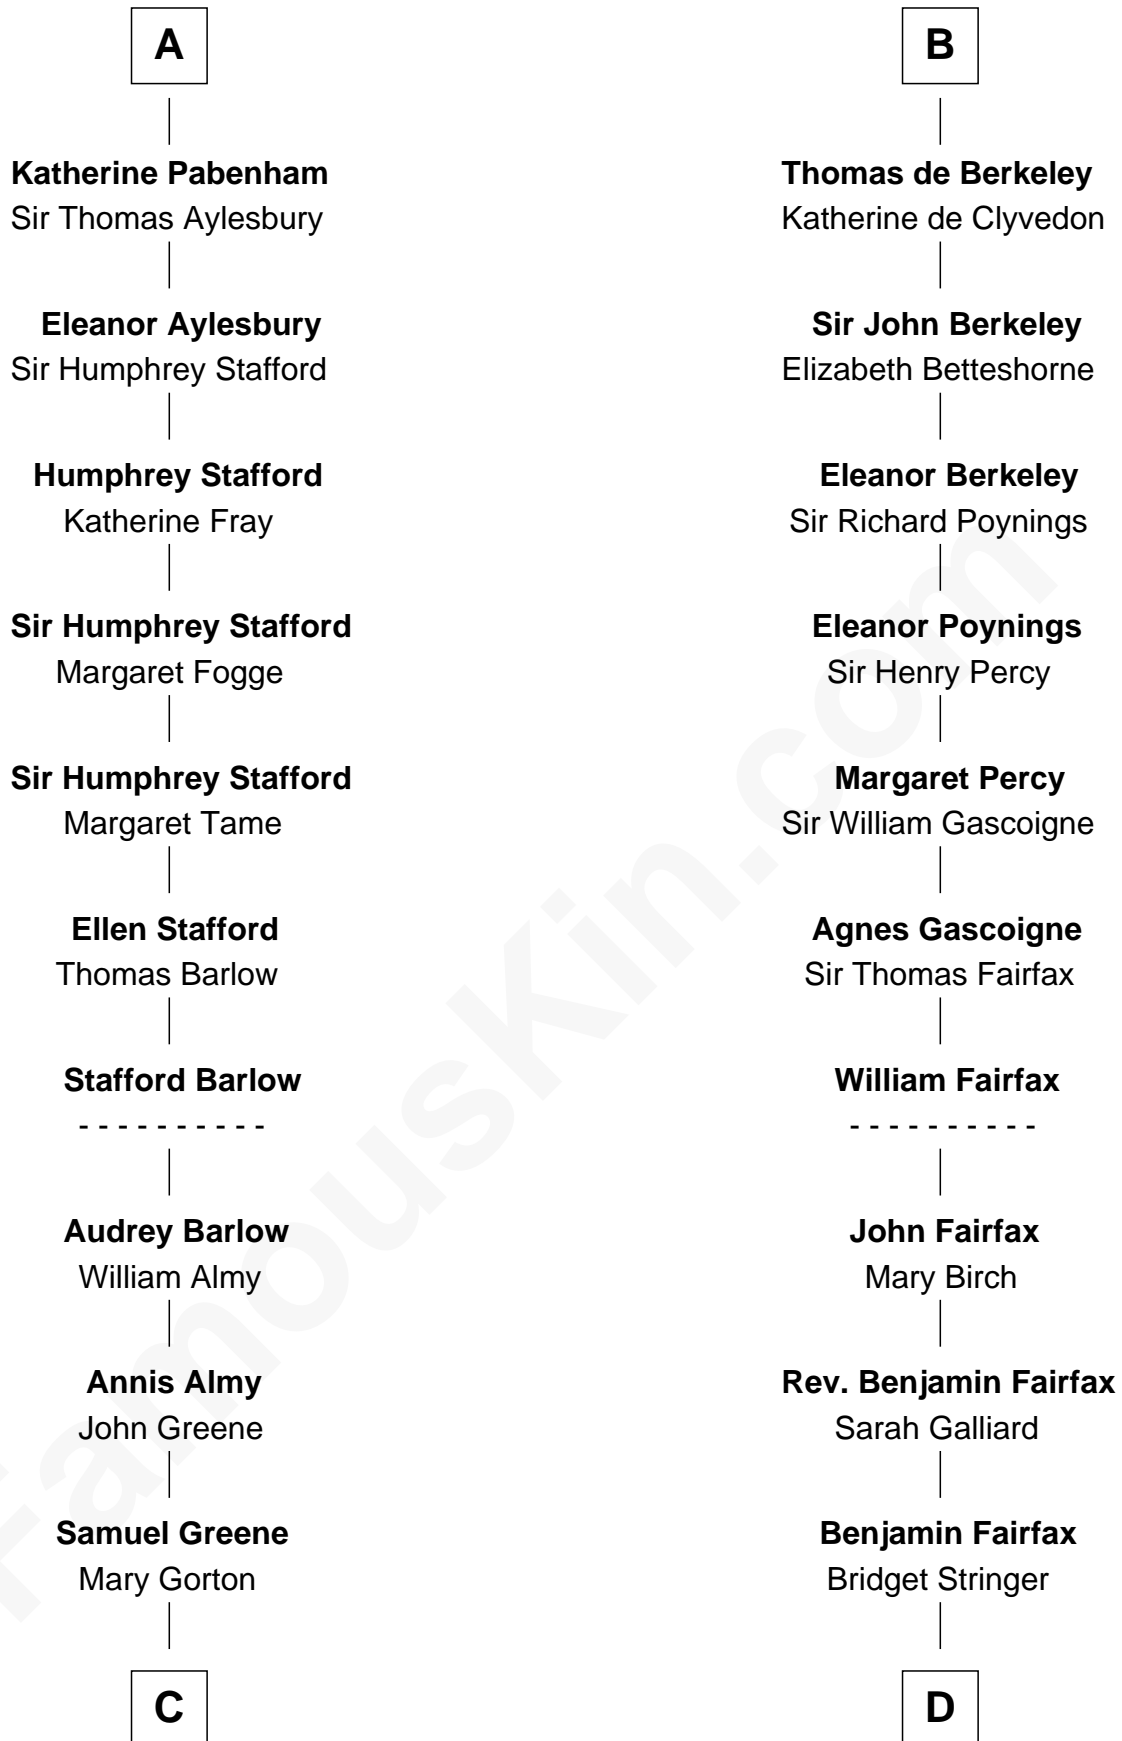

FamousKin.com

Relationship Chart of

Samuel Ward King

15th Governor of Rhode Island

20th cousin 1 time removed of

Harriet Martineau

Author of *The Hour and the Man*

C

Samuel Greene
Sarah Coggeshall

Mercy Green
John Walton

Welthian Walton
William Borden King

Samuel Ward King
15th Governor of Rhode Island

D

Sarah Fairfax
Rev John Meadows

Philip Meadows
Margaret Hall

Sarah Meadows
Dr. David Martineau