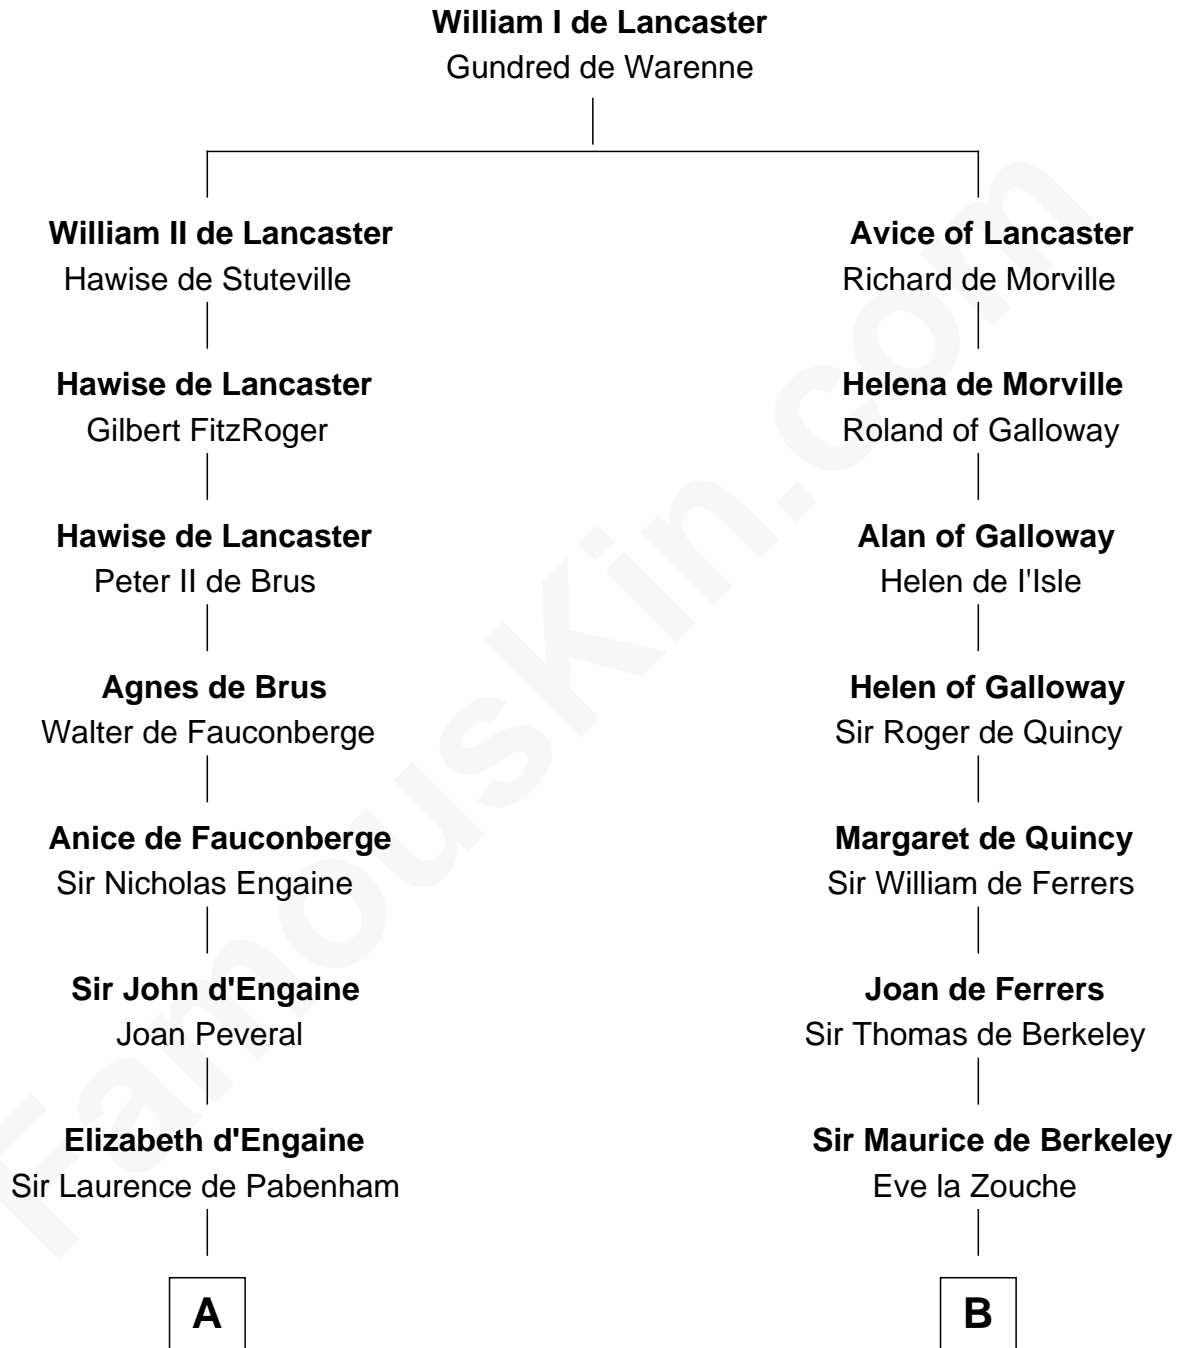

FamousKin.com

Relationship Chart of

Samuel Ward King

15th Governor of Rhode Island

20th cousin 1 time removed of

Harriet Martineau

Author of *The Hour and the Man*

C

Samuel Greene
Sarah Coggeshall

Mercy Green
John Walton

Welthian Walton
William Borden King

Samuel Ward King
15th Governor of Rhode Island

D

Sarah Fairfax
Rev John Meadows

Philip Meadows
Margaret Hall

Sarah Meadows
Dr. David Martineau