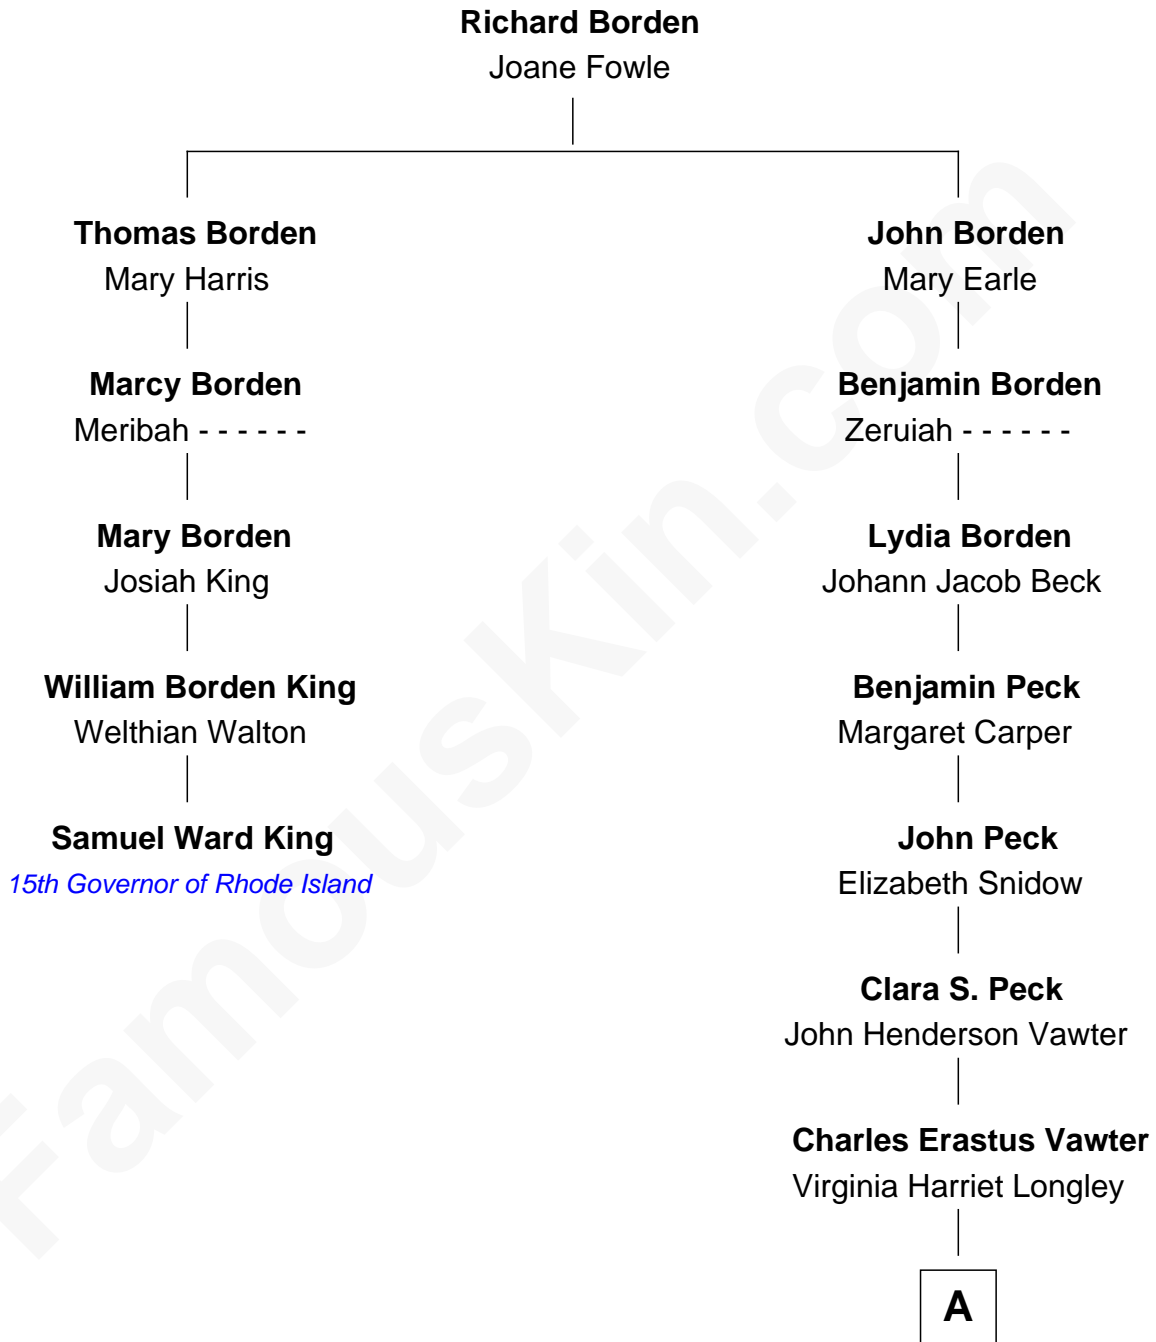

FamousKin.com

Relationship Chart of

Samuel Ward King

15th Governor of Rhode Island

4th cousin 6 times removed of

Mary Chapin Carpenter

Singer and Songwriter

A

—
Mary L. Vawter

Harrison Robertson

—
Harrison Marshall Robertson

Mary MacKenzie

—
Mary Bowie Robertson

Chapin Carpenter

—
Mary Chapin Carpenter

Singer and Songwriter