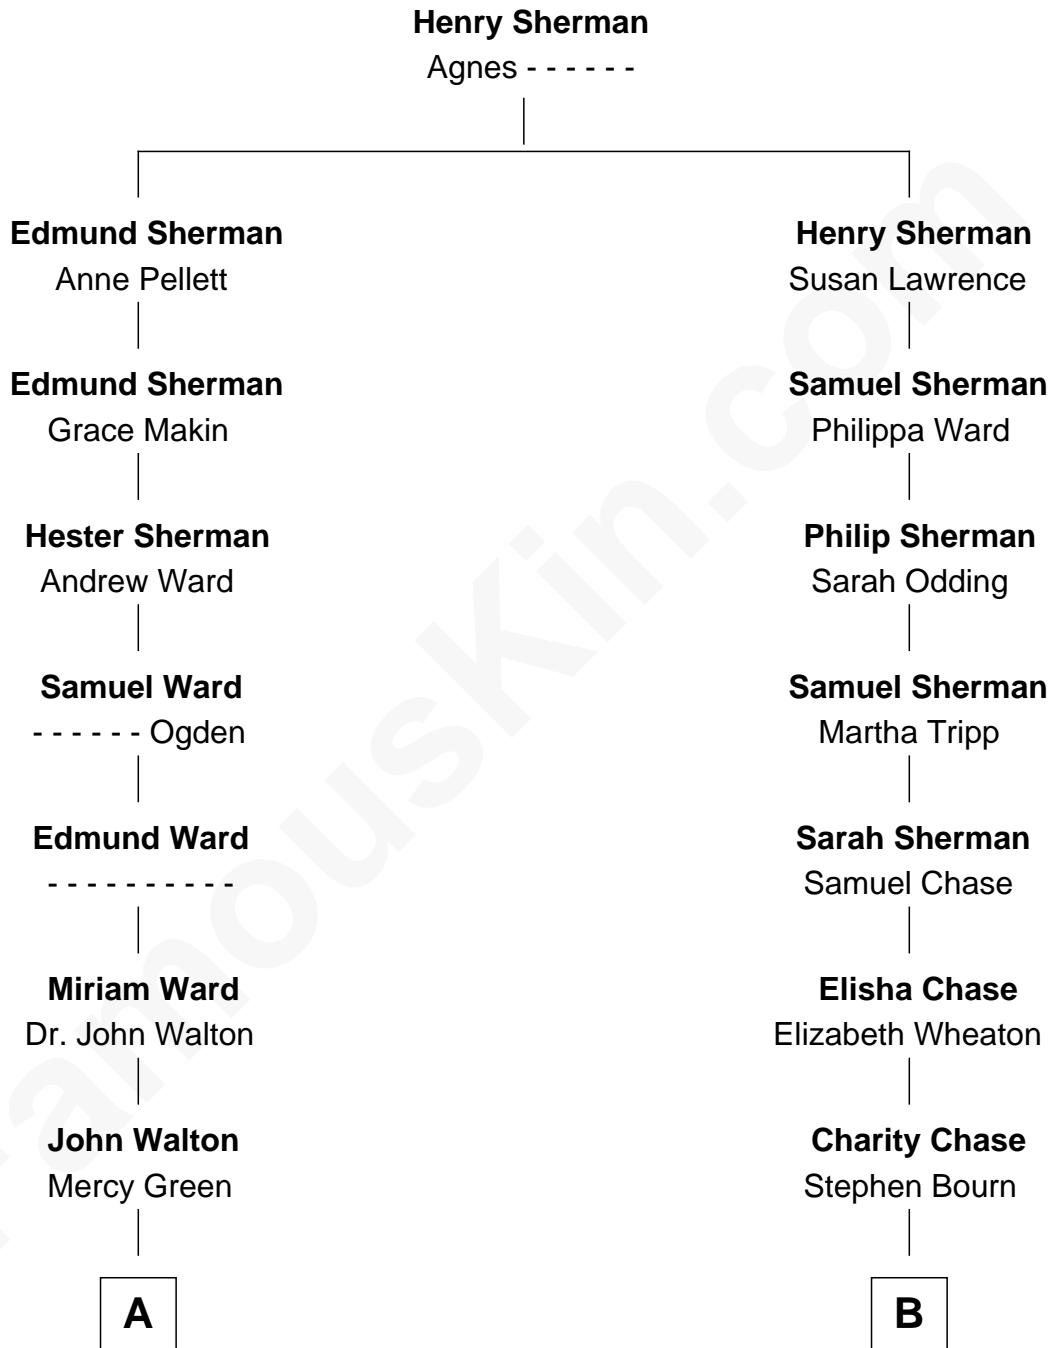

FamousKin.com

Relationship Chart of

Samuel Ward King

15th Governor of Rhode Island

8th cousin 4 times removed of

Gene Roddenberry

Creator of Star Trek

A

Welthian Walton
William Borden King

Samuel Ward King
15th Governor of Rhode Island

B

Stephen Bourn
Deborah Bourn

John Bourn
Clarissa H. Morrison

Malina E. Bourn
William Wallace Cushing

Clara May Cushing
Leon E. Roddenberry

Eugene Edward Roddenberry
Caroline Glen Golemon

Gene Roddenberry
Creator of Star Trek