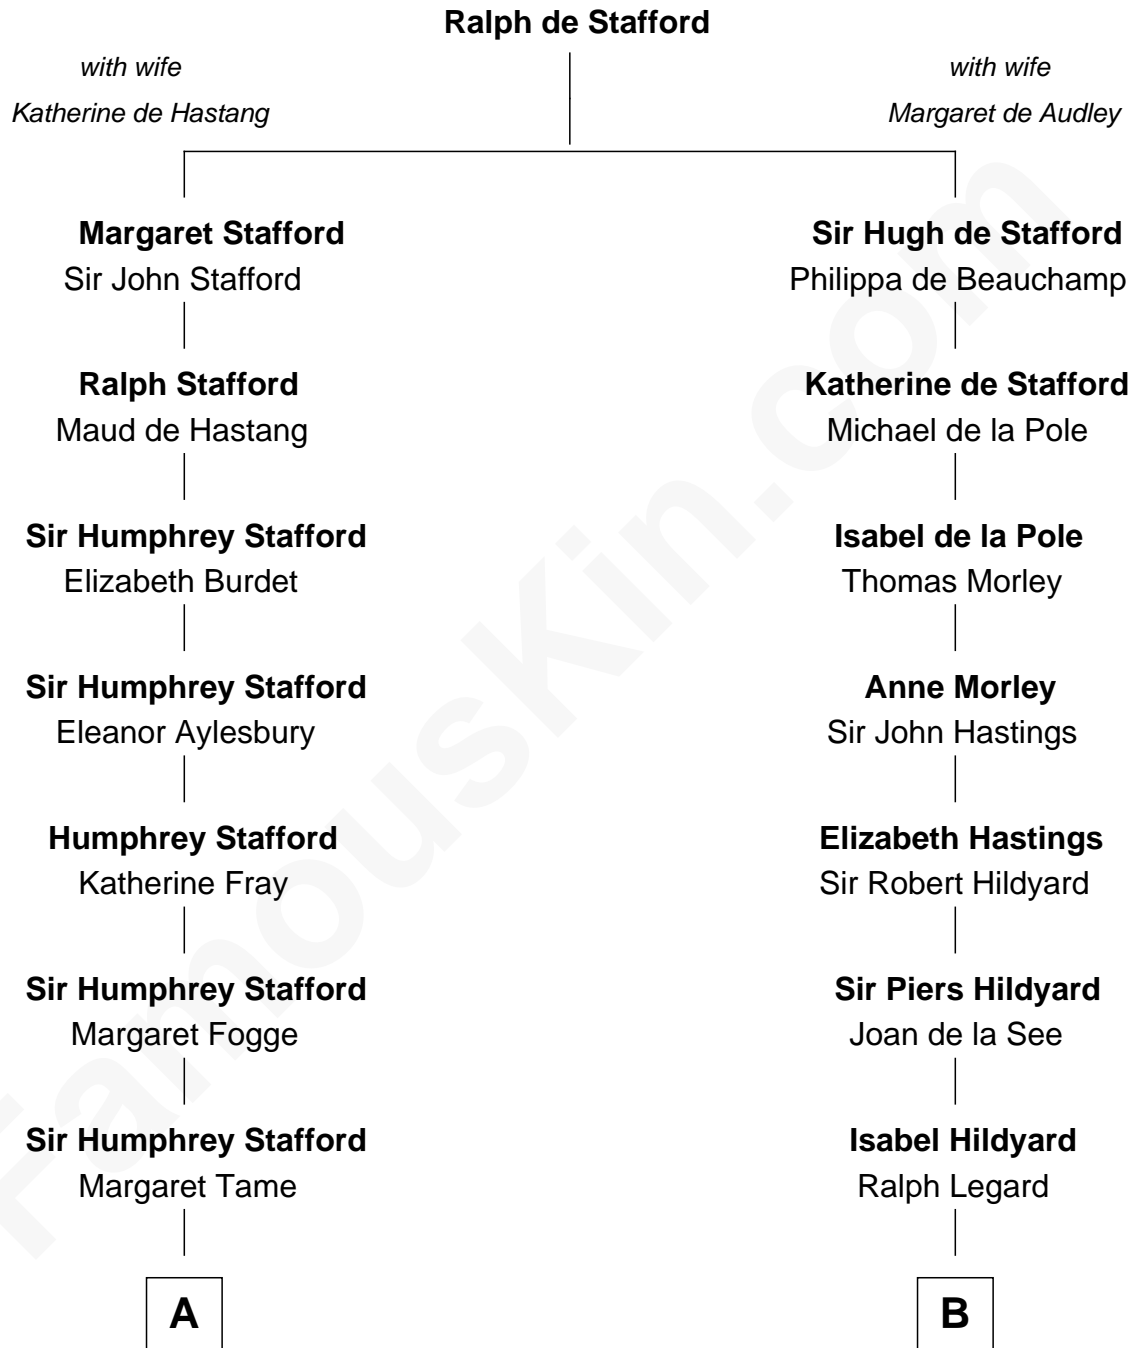

FamousKin.com

Relationship Chart of

Samuel Ward King

15th Governor of Rhode Island

15th cousin 6 times removed of

Edward Norton

Movie Actor

C

Seneca Hughes Norton

Josephine E. Weis

Edward Mower Norton

Alice C. Baals

Edward Mower Norton

Betty Kent Harrison

Edward Mower Norton

Lydia Robinson Rouse