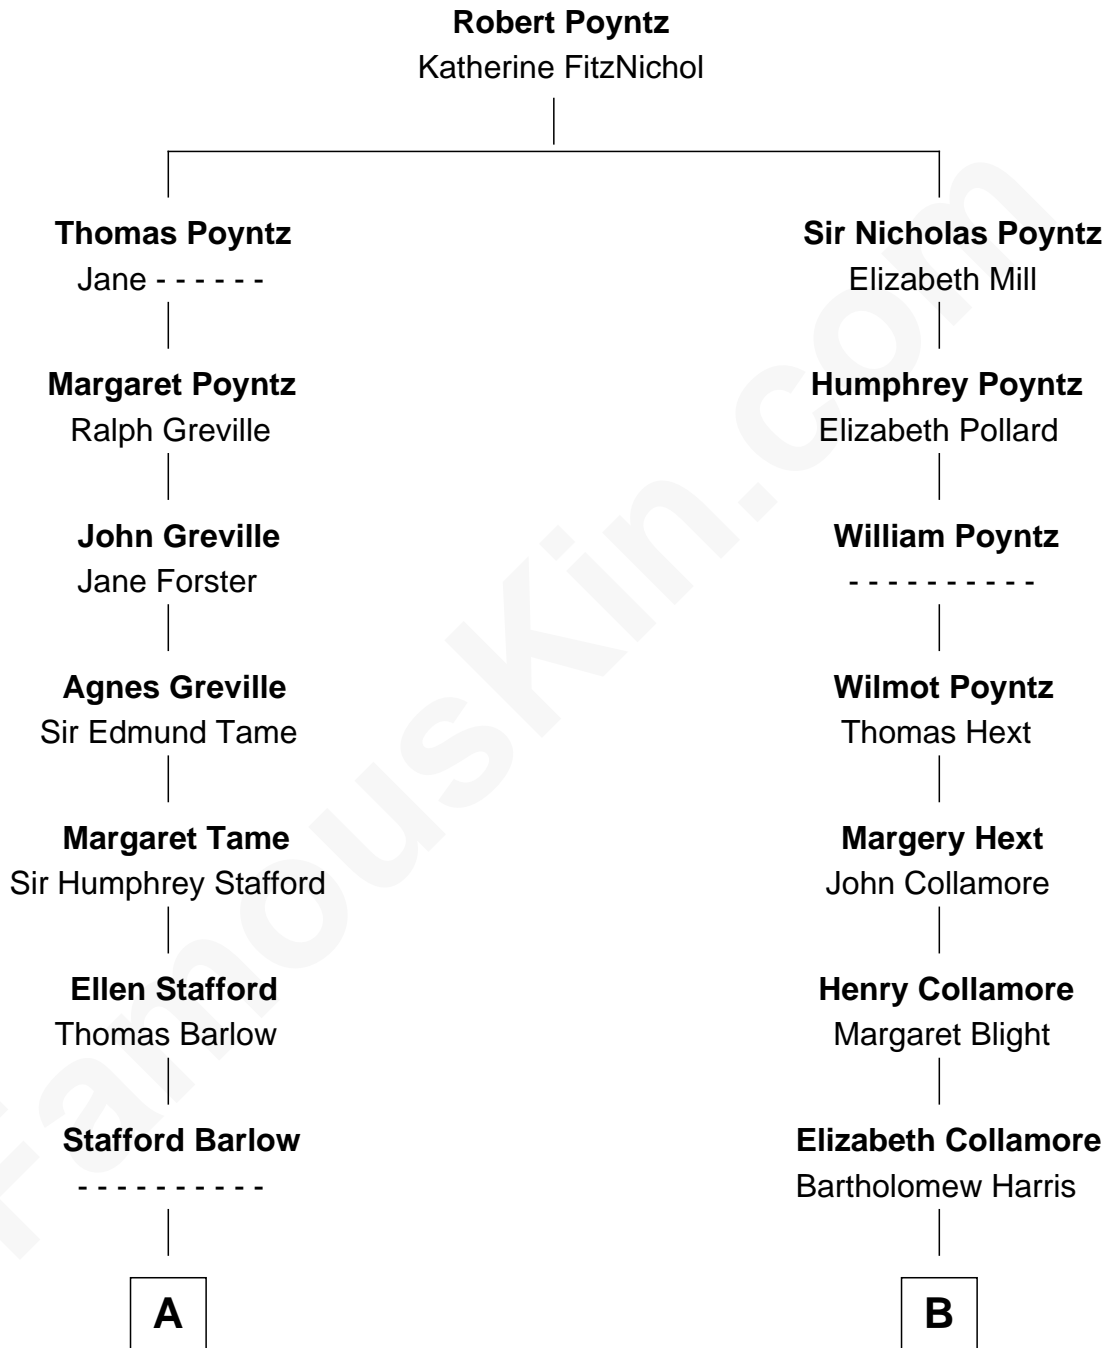

FamousKin.com

Relationship Chart of

Samuel Ward King

15th Governor of Rhode Island

13th cousin 5 times removed of

Mizuo Peck

TV and Movie Actress

C

George Leete Peck

Sanae Mizusawa

Mizuo Peck

TV and Movie Actress

FamousKin.com