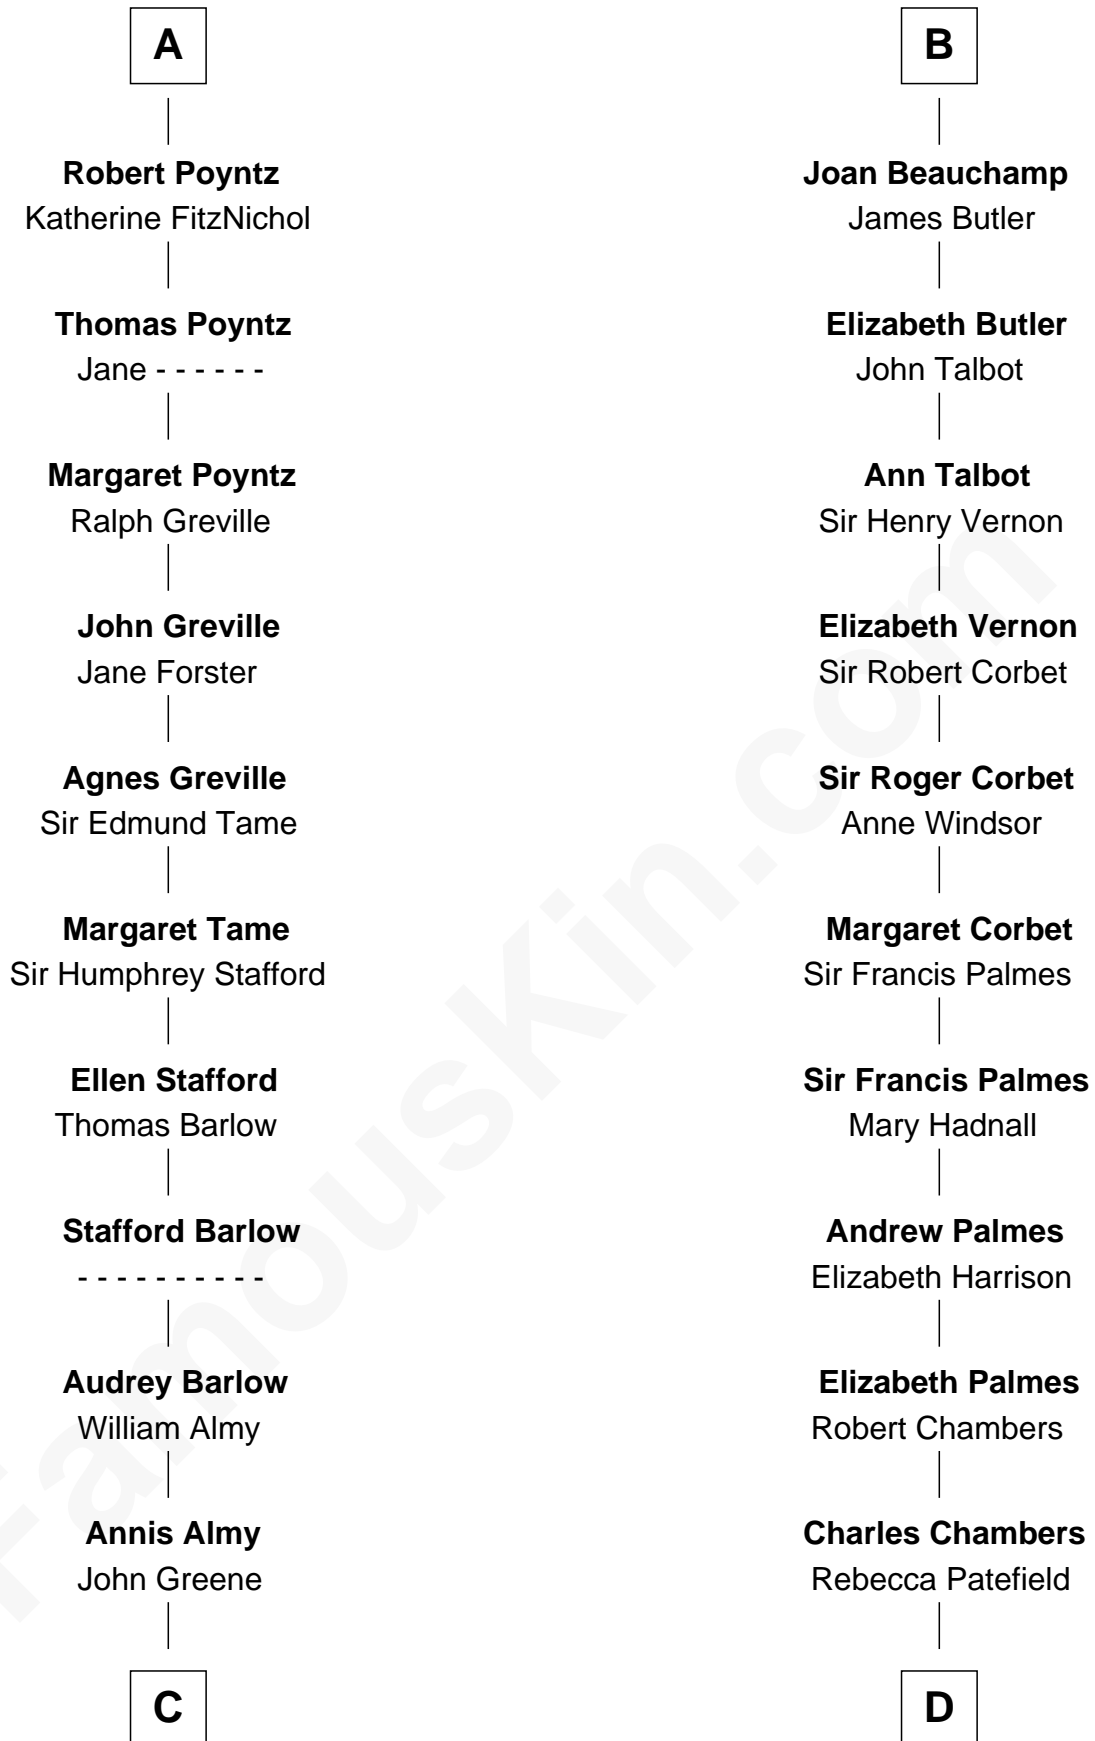

FamousKin.com

Relationship Chart of

Samuel Ward King

15th Governor of Rhode Island

21st cousin of

James Russell Lowell

American "Fireside" Poet

C

Samuel Greene

Mary Gorton

Samuel Greene

Sarah Coggeshall

Mercy Green

John Walton

Welthian Walton

William Borden King

Samuel Ward King

15th Governor of Rhode Island

D

Rebecca Chambers

Daniel Russell

James Russell

Katharine Graves

Rebecca Russell