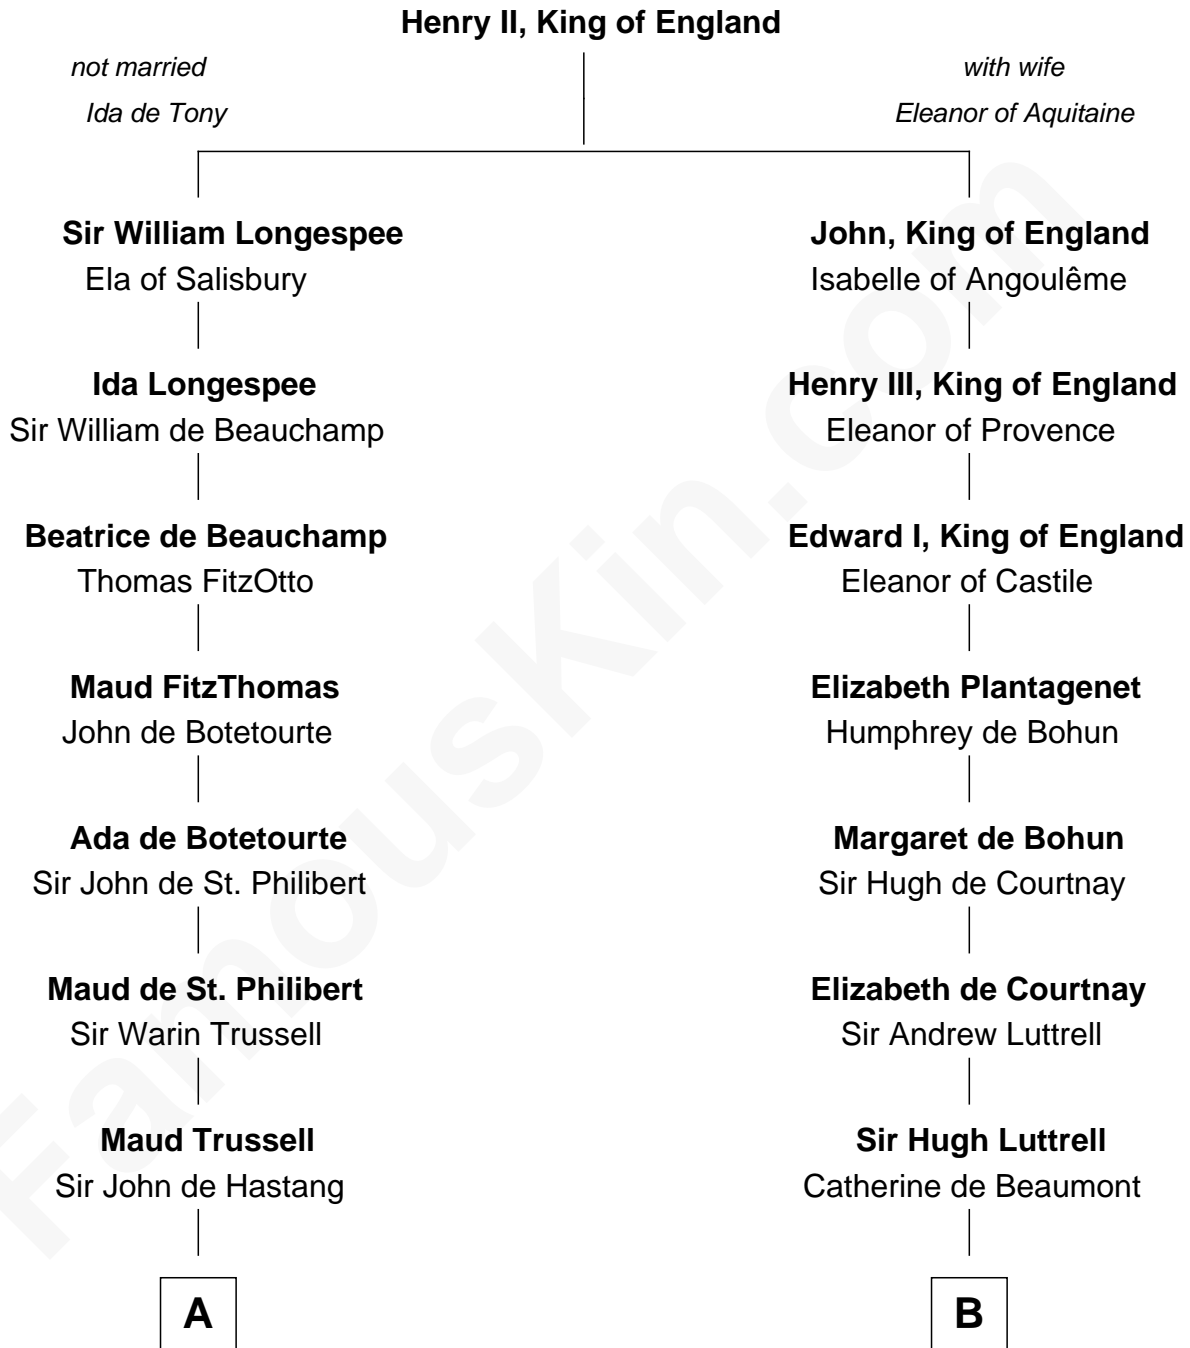

FamousKin.com

Relationship Chart of

Samuel Ward King

15th Governor of Rhode Island

19th cousin 2 times removed of

Ichabod Goodwin

27th Governor of New Hampshire

C

Samuel Greene

Mary Gorton

Samuel Greene

Sarah Coggeshall

Mercy Green

John Walton

Welthian Walton

William Borden King

Samuel Ward King

15th Governor of Rhode Island

D

Col. Joseph Gerrish

Anna Thompson

Anna Thompson Gerrish

Samuel Goodwin

Ichabod Goodwin