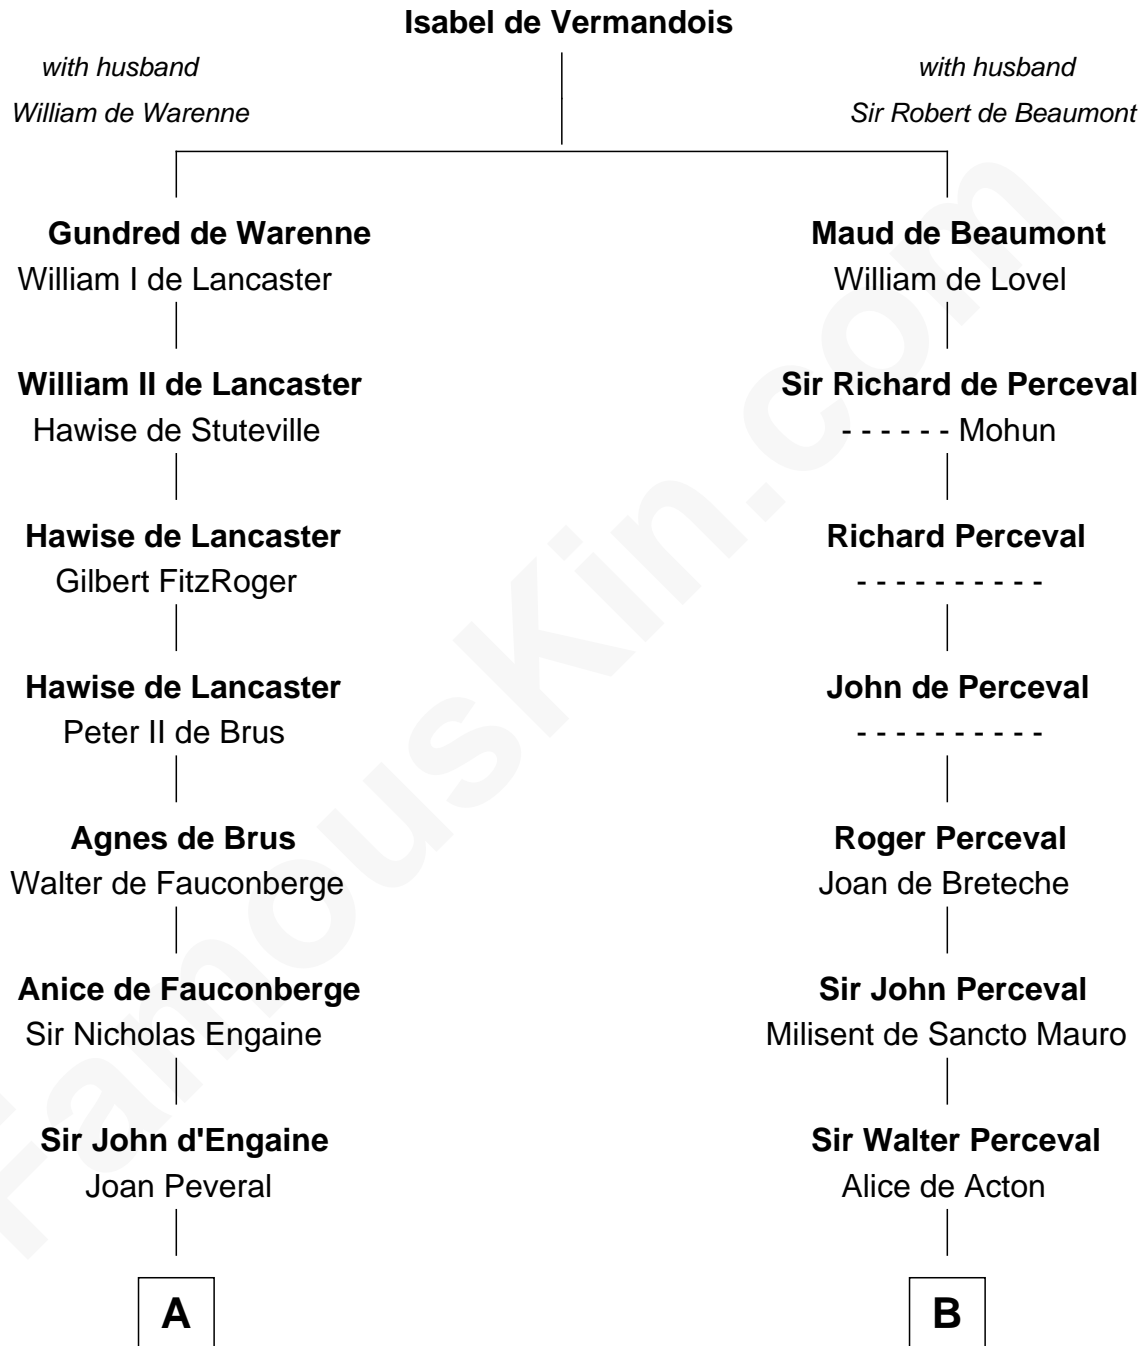

FamousKin.com

Relationship Chart of

Samuel Ward King

15th Governor of Rhode Island

20th cousin 1 time removed of

Ichabod Goodwin

27th Governor of New Hampshire

C

Samuel Greene

Mary Gorton

Samuel Greene
Sarah Coggeshall

Mercy Green
John Walton

Welthian Walton
William Borden King

Samuel Ward King
15th Governor of Rhode Island

D

Col. Timothy Gerrish

Sarah Elliot

Col. Joseph Gerrish
Anna Thompson

Anna Thompson Gerrish
Samuel Goodwin

Ichabod Goodwin
27th Governor of New Hampshire