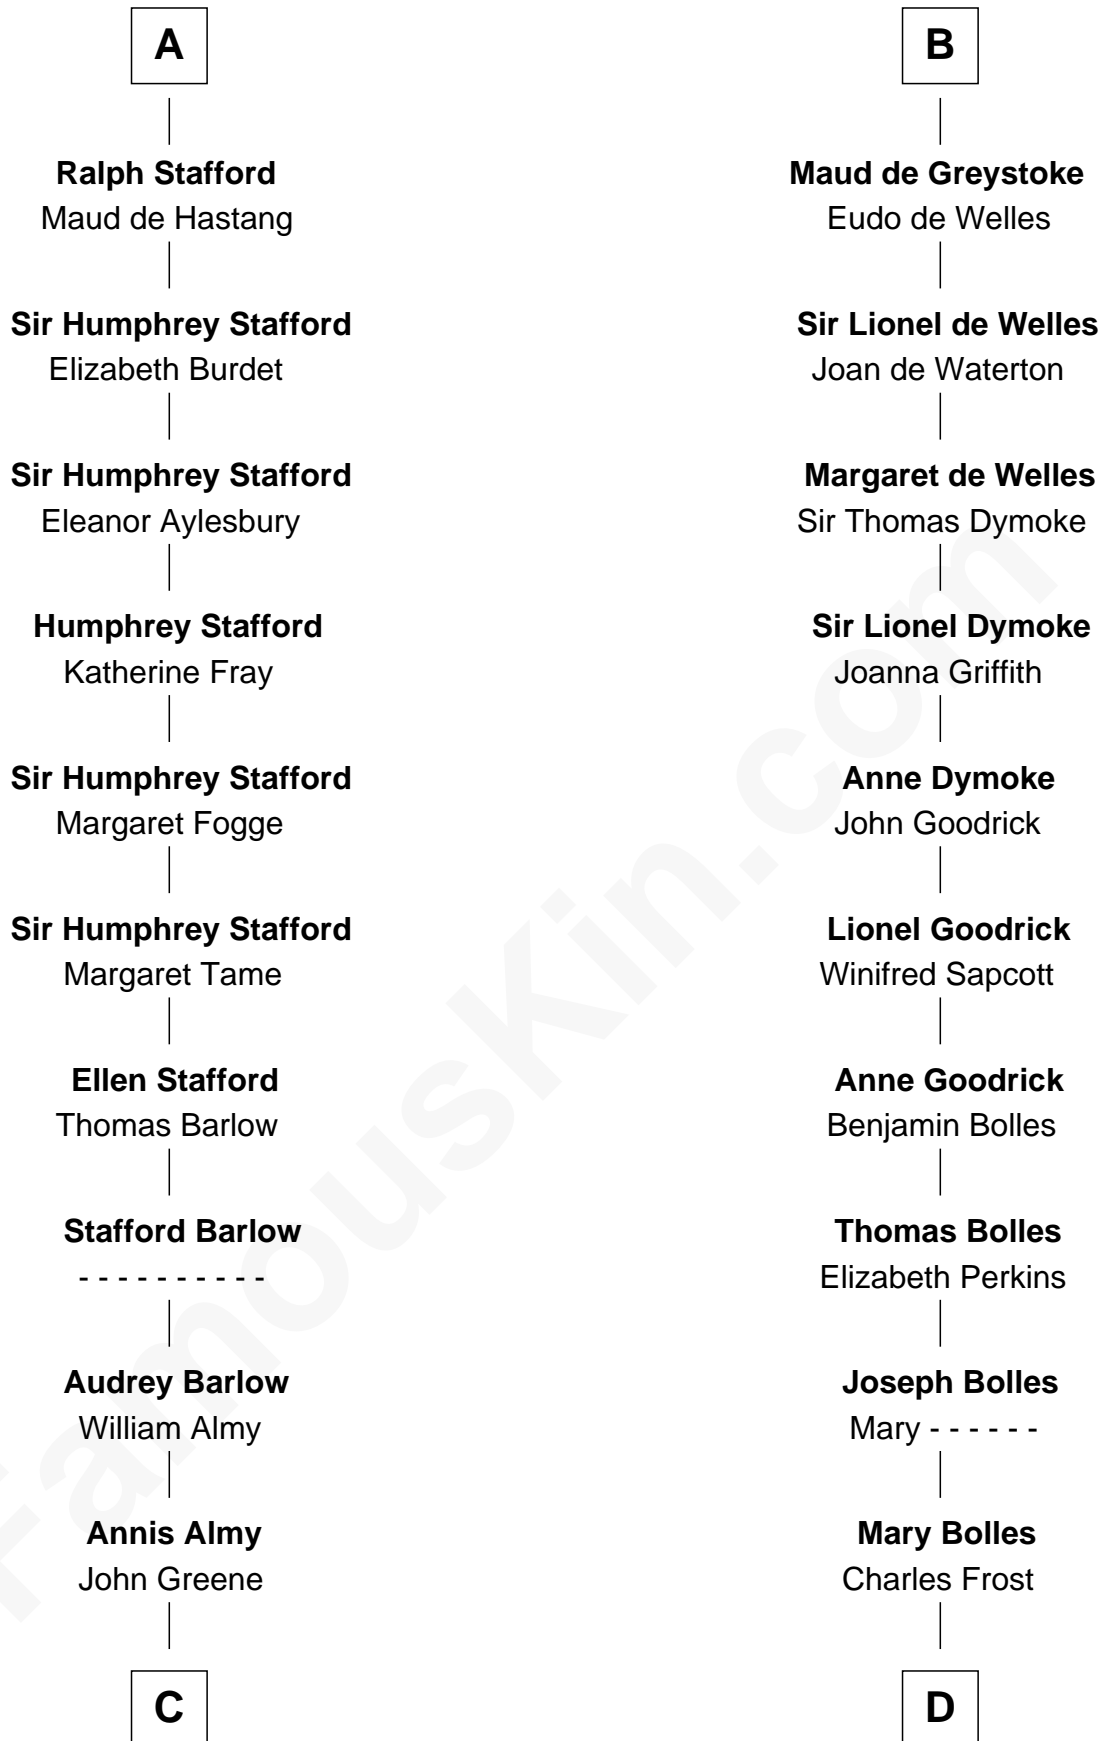

FamousKin.com

Relationship Chart of

Samuel Ward King

15th Governor of Rhode Island

21st cousin of

Ichabod Goodwin

27th Governor of New Hampshire

C

Samuel Greene

Mary Gorton

Samuel Greene
Sarah Coggeshall

Mercy Green
John Walton

Welthian Walton
William Borden King

Samuel Ward King
15th Governor of Rhode Island

D

Mary Frost

John Hill

Elisha Hill
Mary Plaisted

Hannah Hill
Dominicus Goodwin

Samuel Goodwin
Anna Thompson Gerrish

Ichabod Goodwin
27th Governor of New Hampshire

FamousKin.com