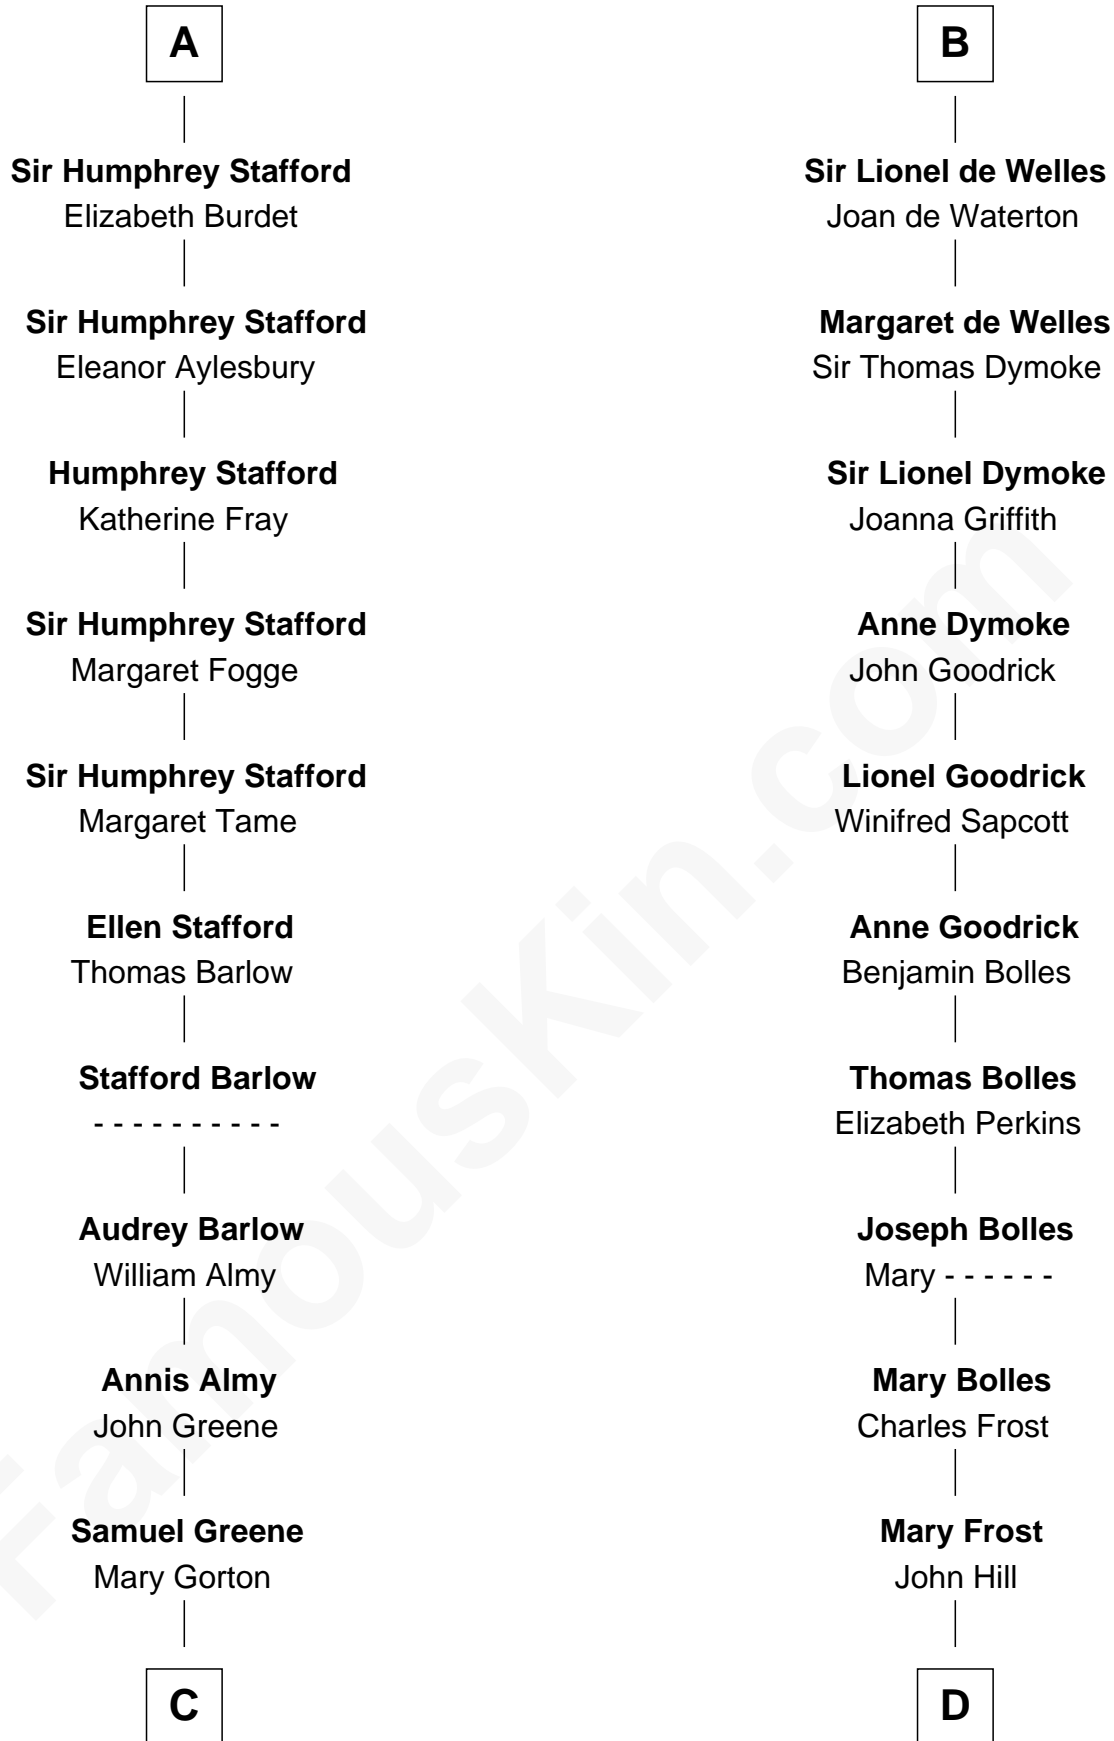

# FamousKin.com Relationship Chart of

**Samuel Ward King**

*15th Governor of Rhode Island*

20th cousin of

**Ichabod Goodwin**

*27th Governor of New Hampshire*

**Sir William Longespee**

Ela of Salisbury

**C**

**Samuel Greene**  
Sarah Coggeshall

**Mercy Green**  
John Walton

**Welthian Walton**  
William Borden King

**Samuel Ward King**  
*15th Governor of Rhode Island*

**D**

**Elisha Hill**  
Mary Plaisted

**Hannah Hill**  
Dominicus Goodwin

**Samuel Goodwin**  
Anna Thompson Gerrish

**Ichabod Goodwin**  
*27th Governor of New Hampshire*

FamousKin.com