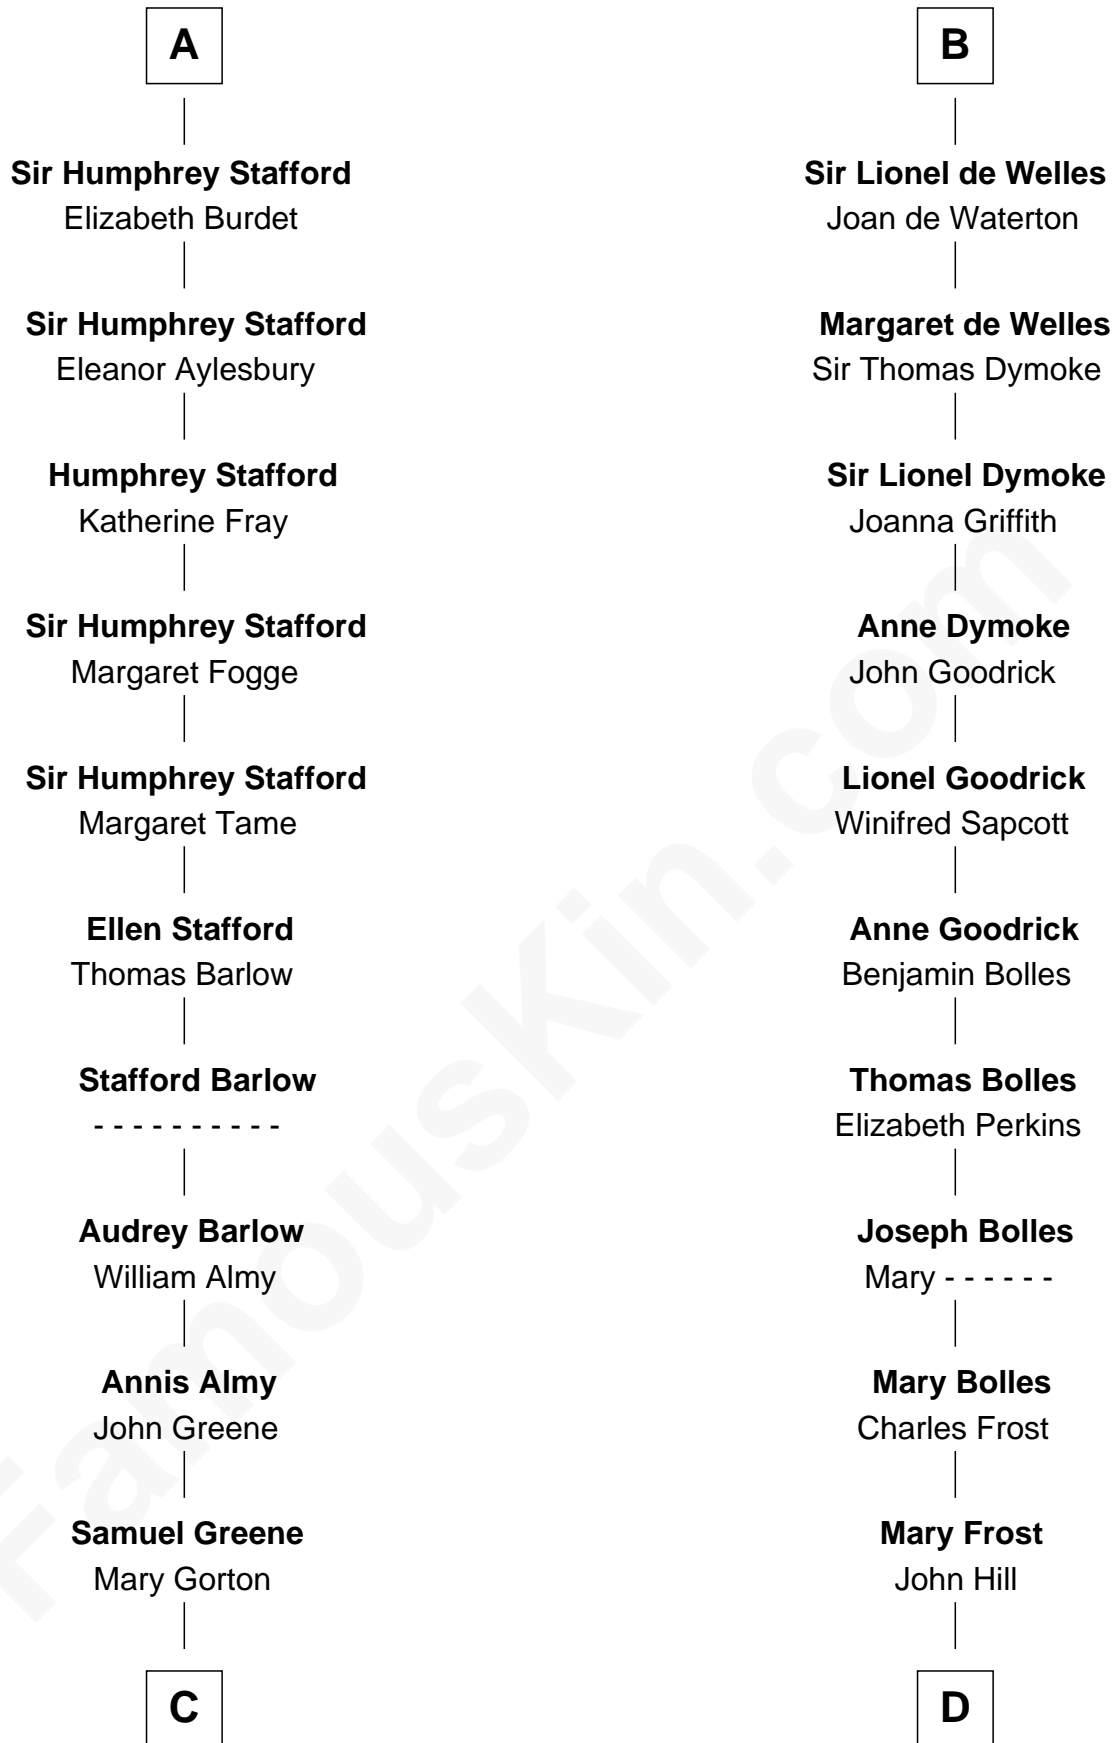

FamousKin.com
Relationship Chart of
Samuel Ward King

15th Governor of Rhode Island

20th cousin of

Ichabod Goodwin

27th Governor of New Hampshire

C

Samuel Greene
Sarah Coggeshall

Mercy Green
John Walton

Welthian Walton
William Borden King

Samuel Ward King
15th Governor of Rhode Island

D

Elisha Hill
Mary Plaisted

Hannah Hill
Dominicus Goodwin

Samuel Goodwin
Anna Thompson Gerrish

Ichabod Goodwin
27th Governor of New Hampshire