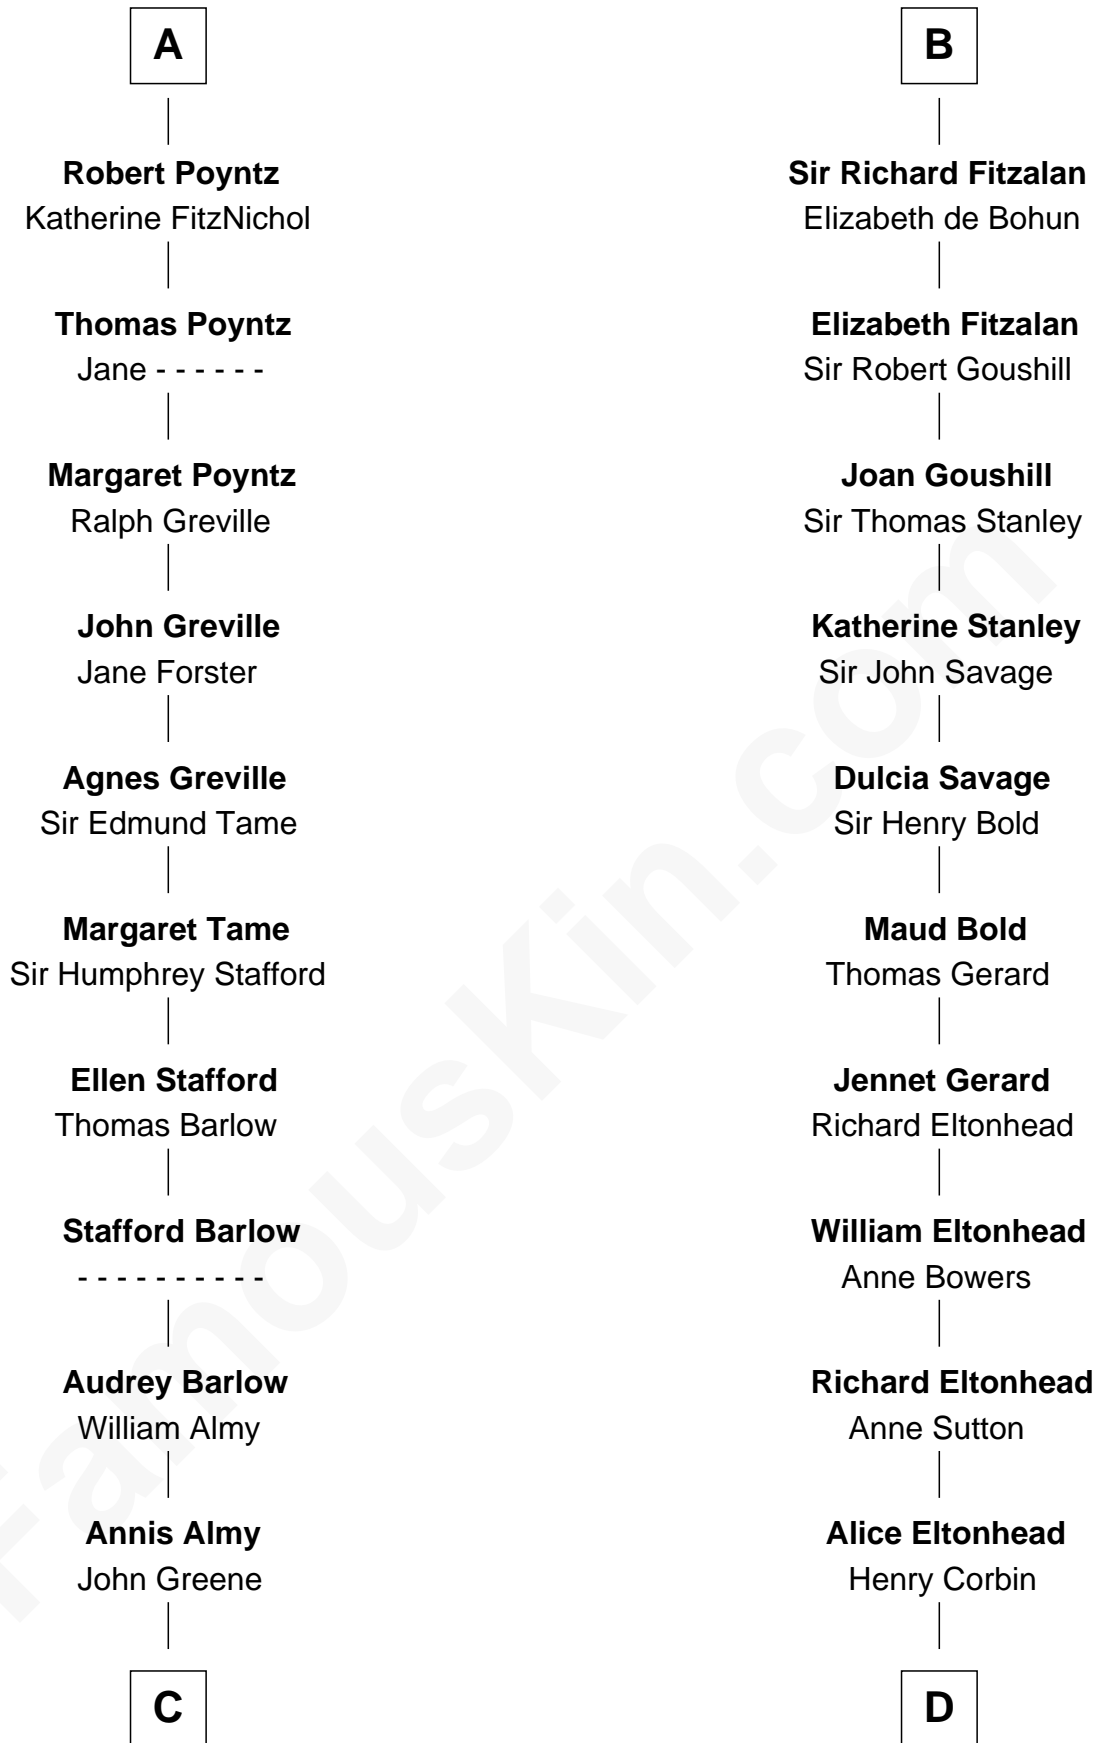

FamousKin.com

Relationship Chart of

Samuel Ward King

15th Governor of Rhode Island

19th cousin 2 times removed of

Richard Henry Lee

Signer of the Declaration of Independence

C

Samuel Greene

Mary Gorton

Samuel Greene
Sarah Coggeshall

Mercy Green
John Walton

Welthian Walton
William Borden King

Samuel Ward King
15th Governor of Rhode Island

D

Laetitia Corbin