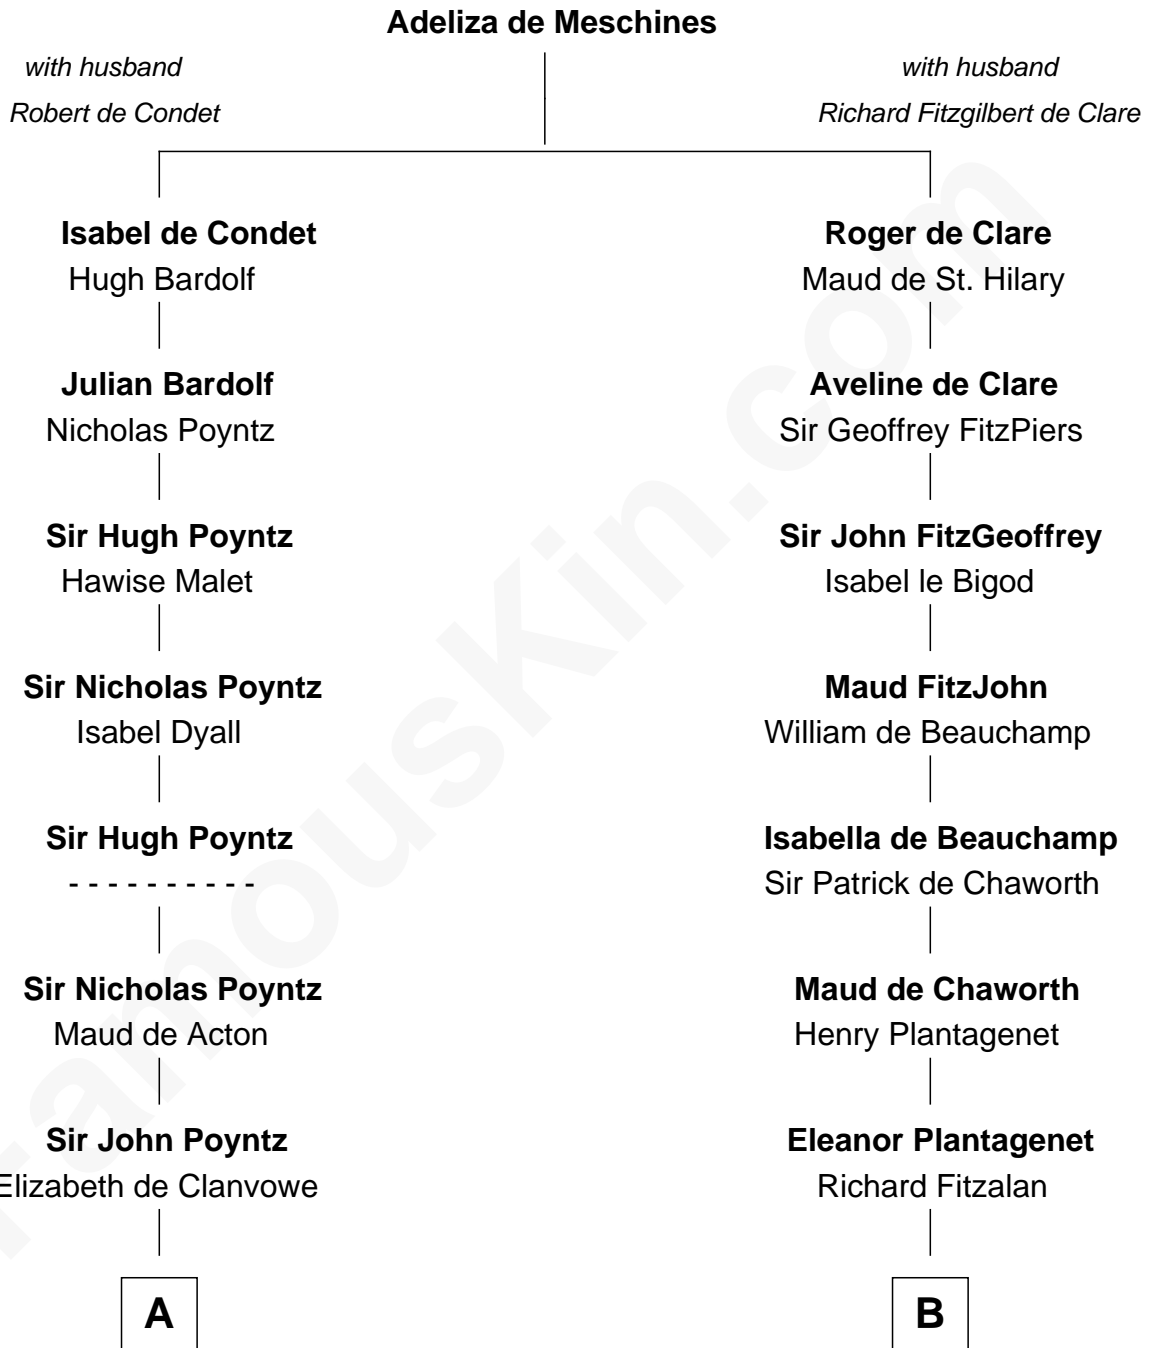

FamousKin.com

Relationship Chart of

Samuel Ward King

15th Governor of Rhode Island

19th cousin 2 times removed of

Richard Henry Lee

Signer of the Declaration of Independence

C

Samuel Greene

Mary Gorton

Samuel Greene
Sarah Coggeshall

Mercy Green
John Walton

Welthian Walton
William Borden King

Samuel Ward King
15th Governor of Rhode Island

D

Laetitia Corbin