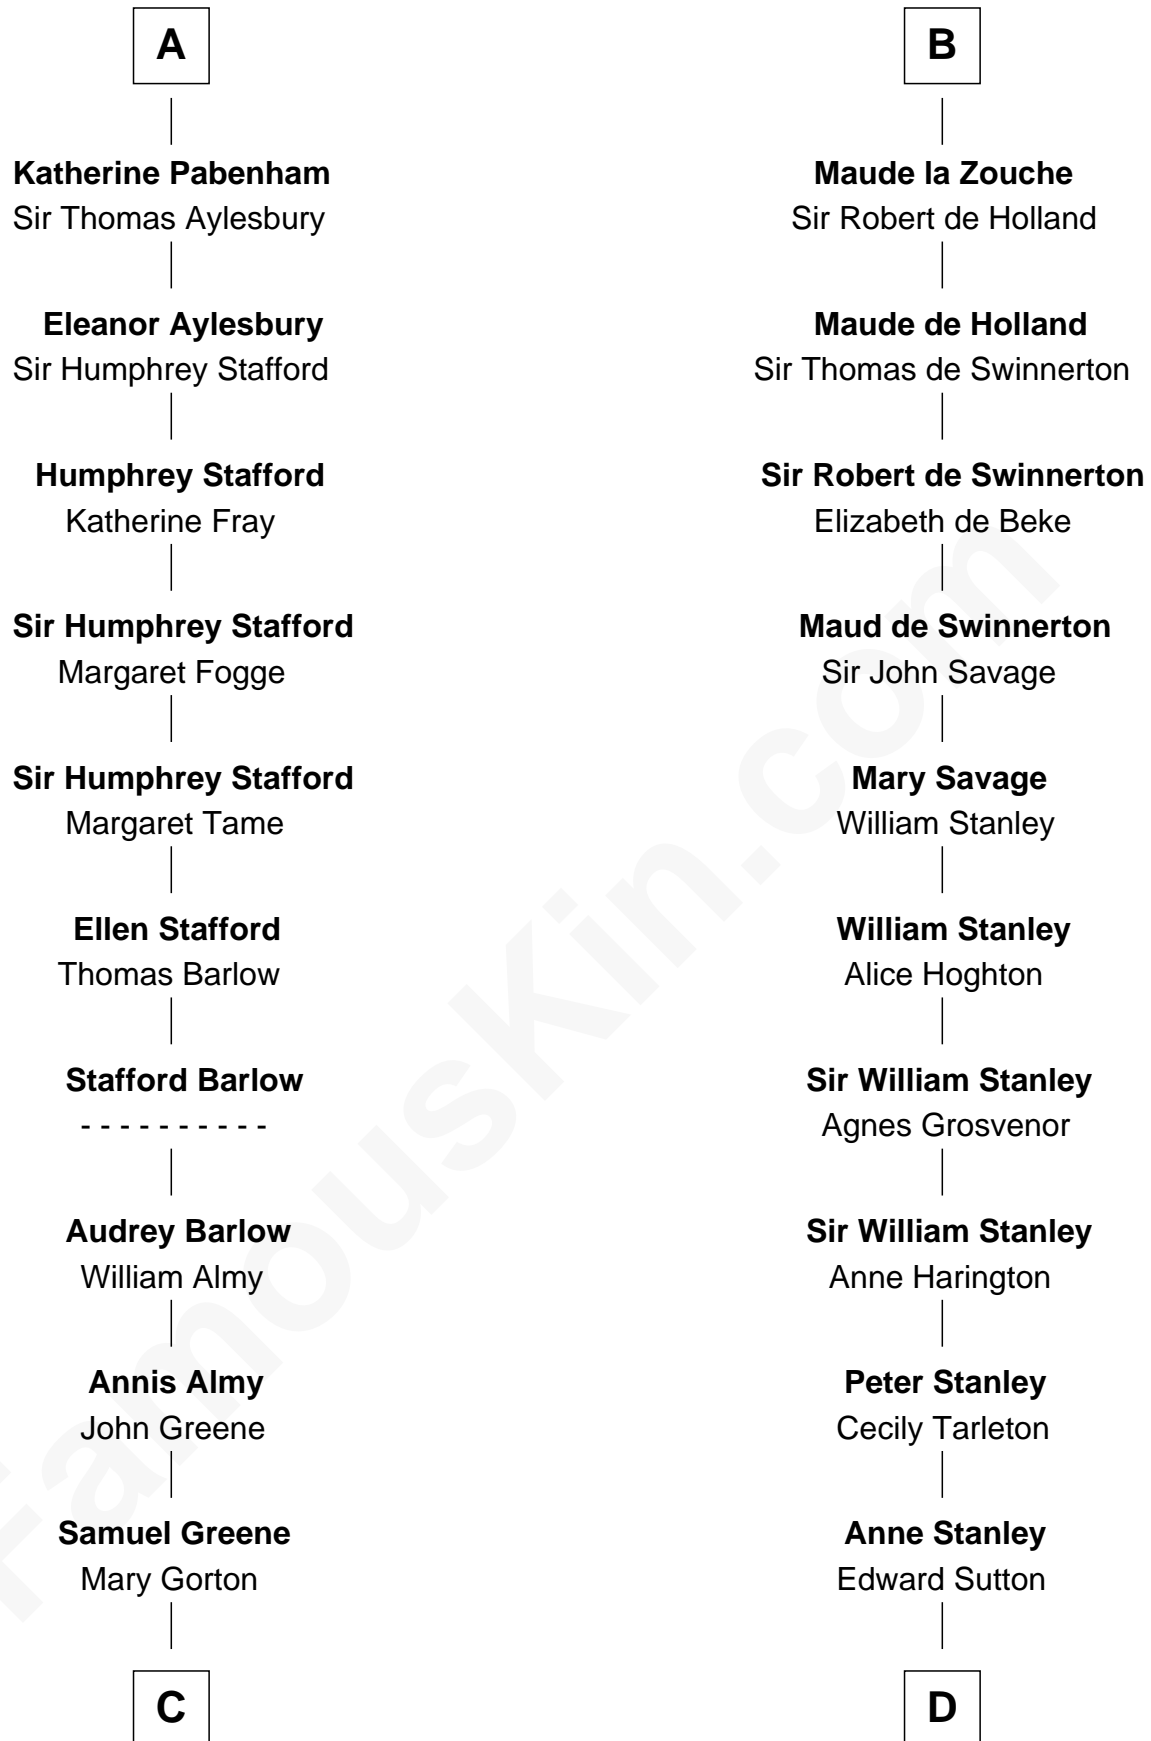

FamousKin.com

Relationship Chart of

Samuel Ward King

15th Governor of Rhode Island

20th cousin 1 time removed of

Richard Henry Lee

Signer of the Declaration of Independence

C

Samuel Greene
Sarah Coggeshall

Mercy Green
John Walton

Welthian Walton
William Borden King

Samuel Ward King
15th Governor of Rhode Island

D

Anne Sutton
Richard Eltonhead

Alice Eltonhead
Henry Corbin

Laetitia Corbin
Richard Lee

Gov. Thomas Lee
Hannah Ludwell

Richard Henry Lee
Signer of Declaration of Independence