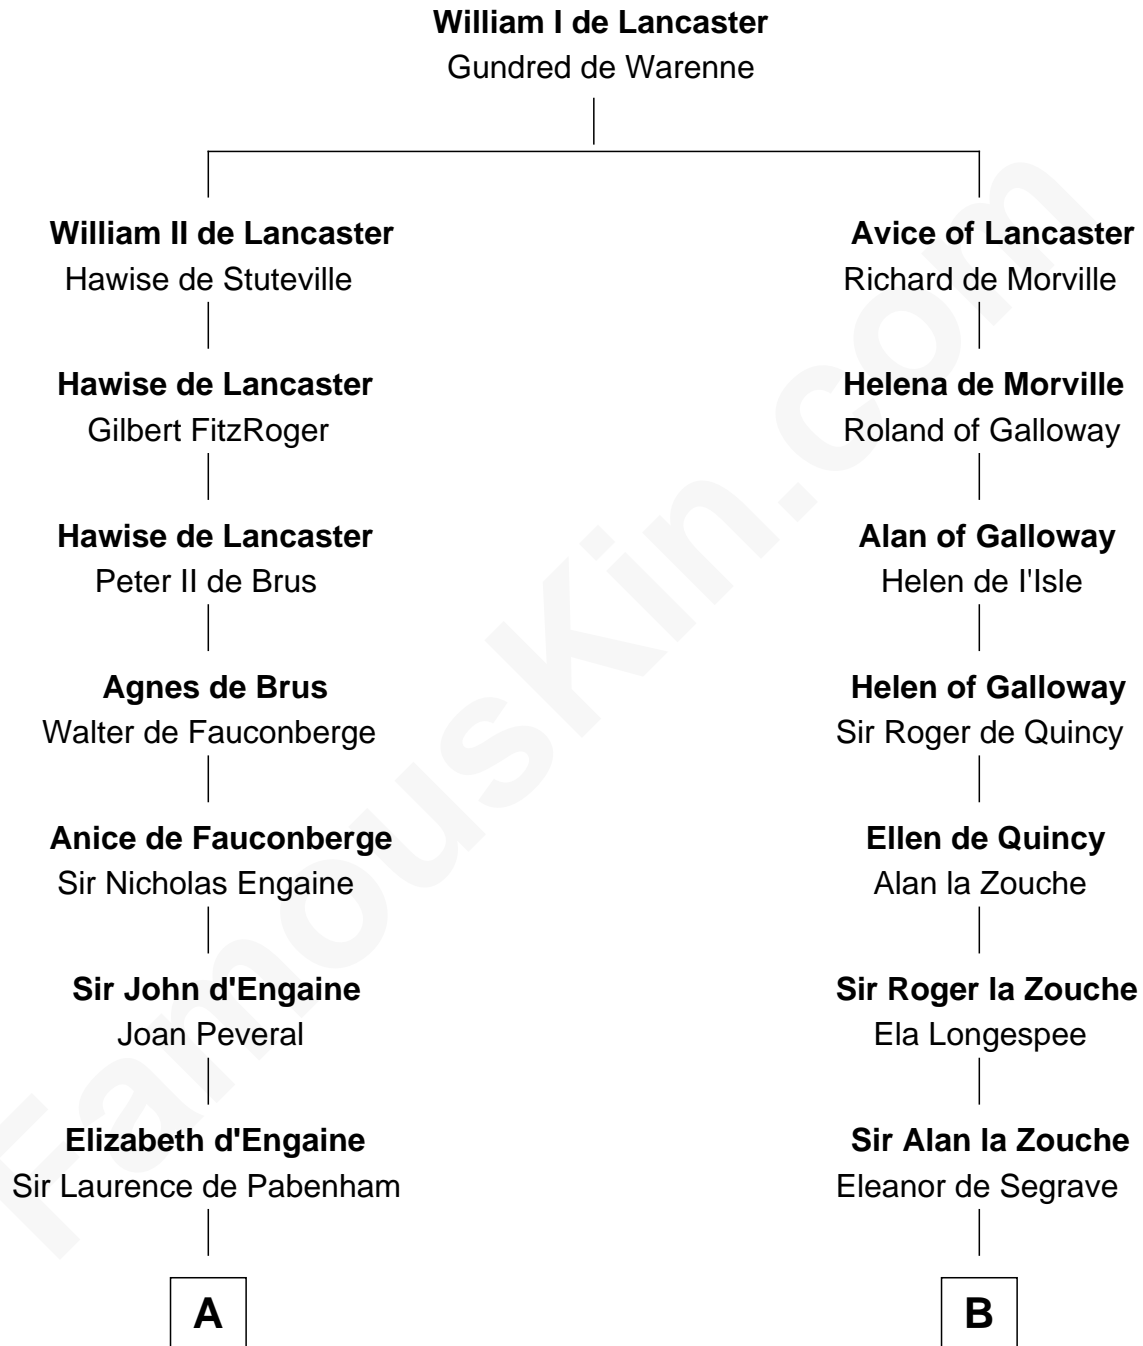

FamousKin.com

Relationship Chart of

Samuel Ward King

15th Governor of Rhode Island

20th cousin 1 time removed of

Richard Henry Lee

Signer of the Declaration of Independence

C

Samuel Greene
Sarah Coggeshall

Mercy Green
John Walton

Welthian Walton
William Borden King

Samuel Ward King
15th Governor of Rhode Island

D

Anne Sutton
Richard Eltonhead

Alice Eltonhead
Henry Corbin

Laetitia Corbin
Richard Lee

Gov. Thomas Lee
Hannah Ludwell

Richard Henry Lee
Signer of Declaration of Independence