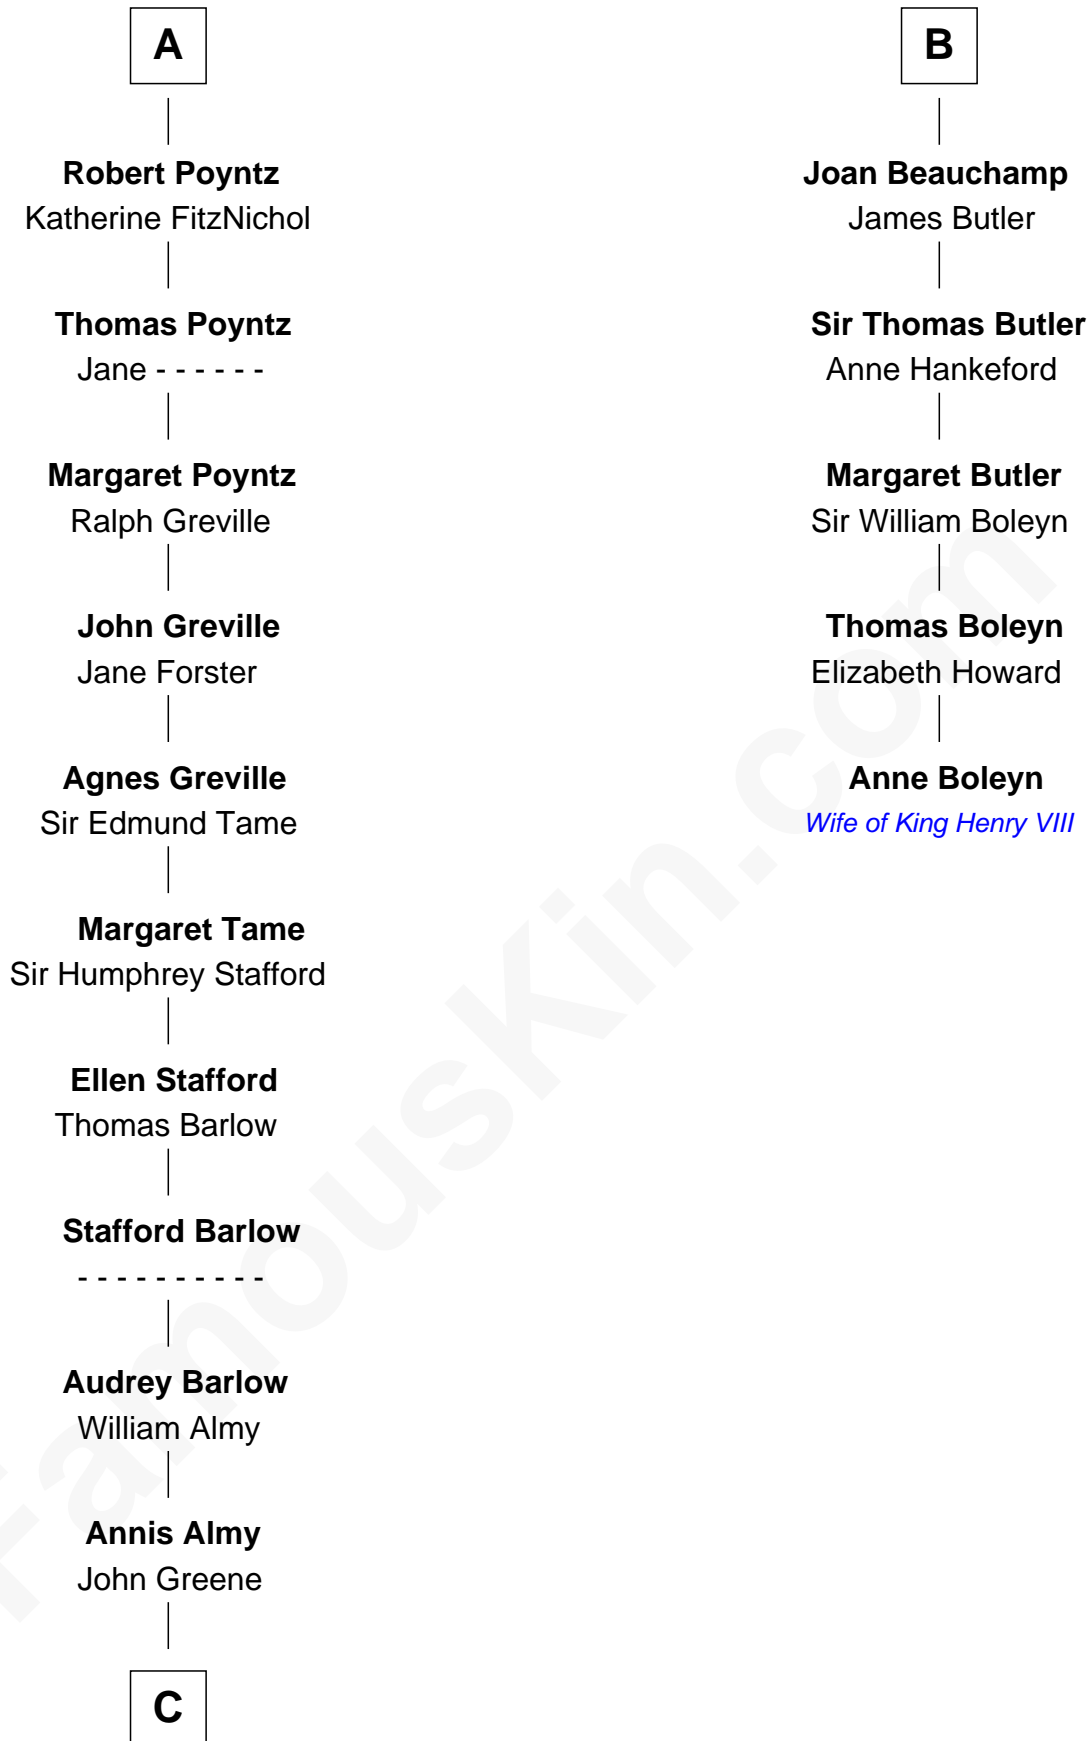

FamousKin.com

Relationship Chart of

Samuel Ward King

15th Governor of Rhode Island

11th cousin 10 times removed of

Anne Boleyn

2nd Wife of King Henry VIII

C

—
Samuel Greene

Mary Gorton

—
Samuel Greene
Sarah Coggeshall

—
Mercy Green
John Walton

—
Welthian Walton
William Borden King

—
Samuel Ward King
15th Governor of Rhode Island

FamousKin.com