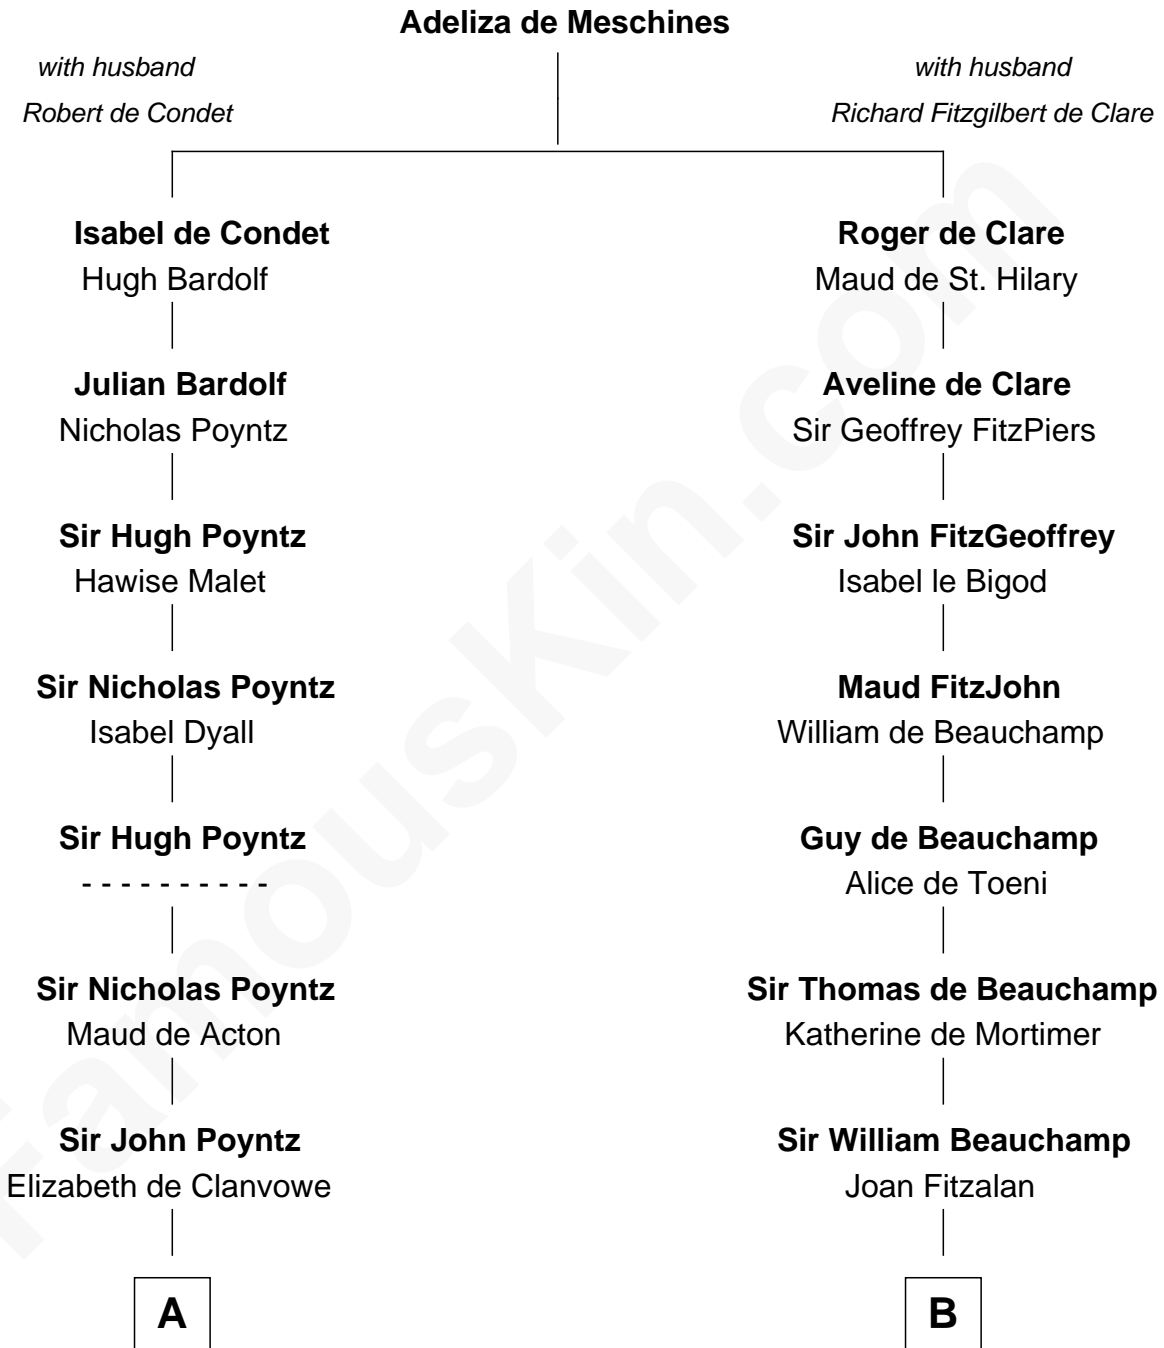

FamousKin.com

Relationship Chart of

Samuel Ward King

15th Governor of Rhode Island

11th cousin 10 times removed of

Anne Boleyn

2nd Wife of King Henry VIII

C

—
Samuel Greene

Mary Gorton

—
Samuel Greene
Sarah Coggeshall

—
Mercy Green
John Walton

—
Welthian Walton
William Borden King

—
Samuel Ward King
15th Governor of Rhode Island

FamousKin.com