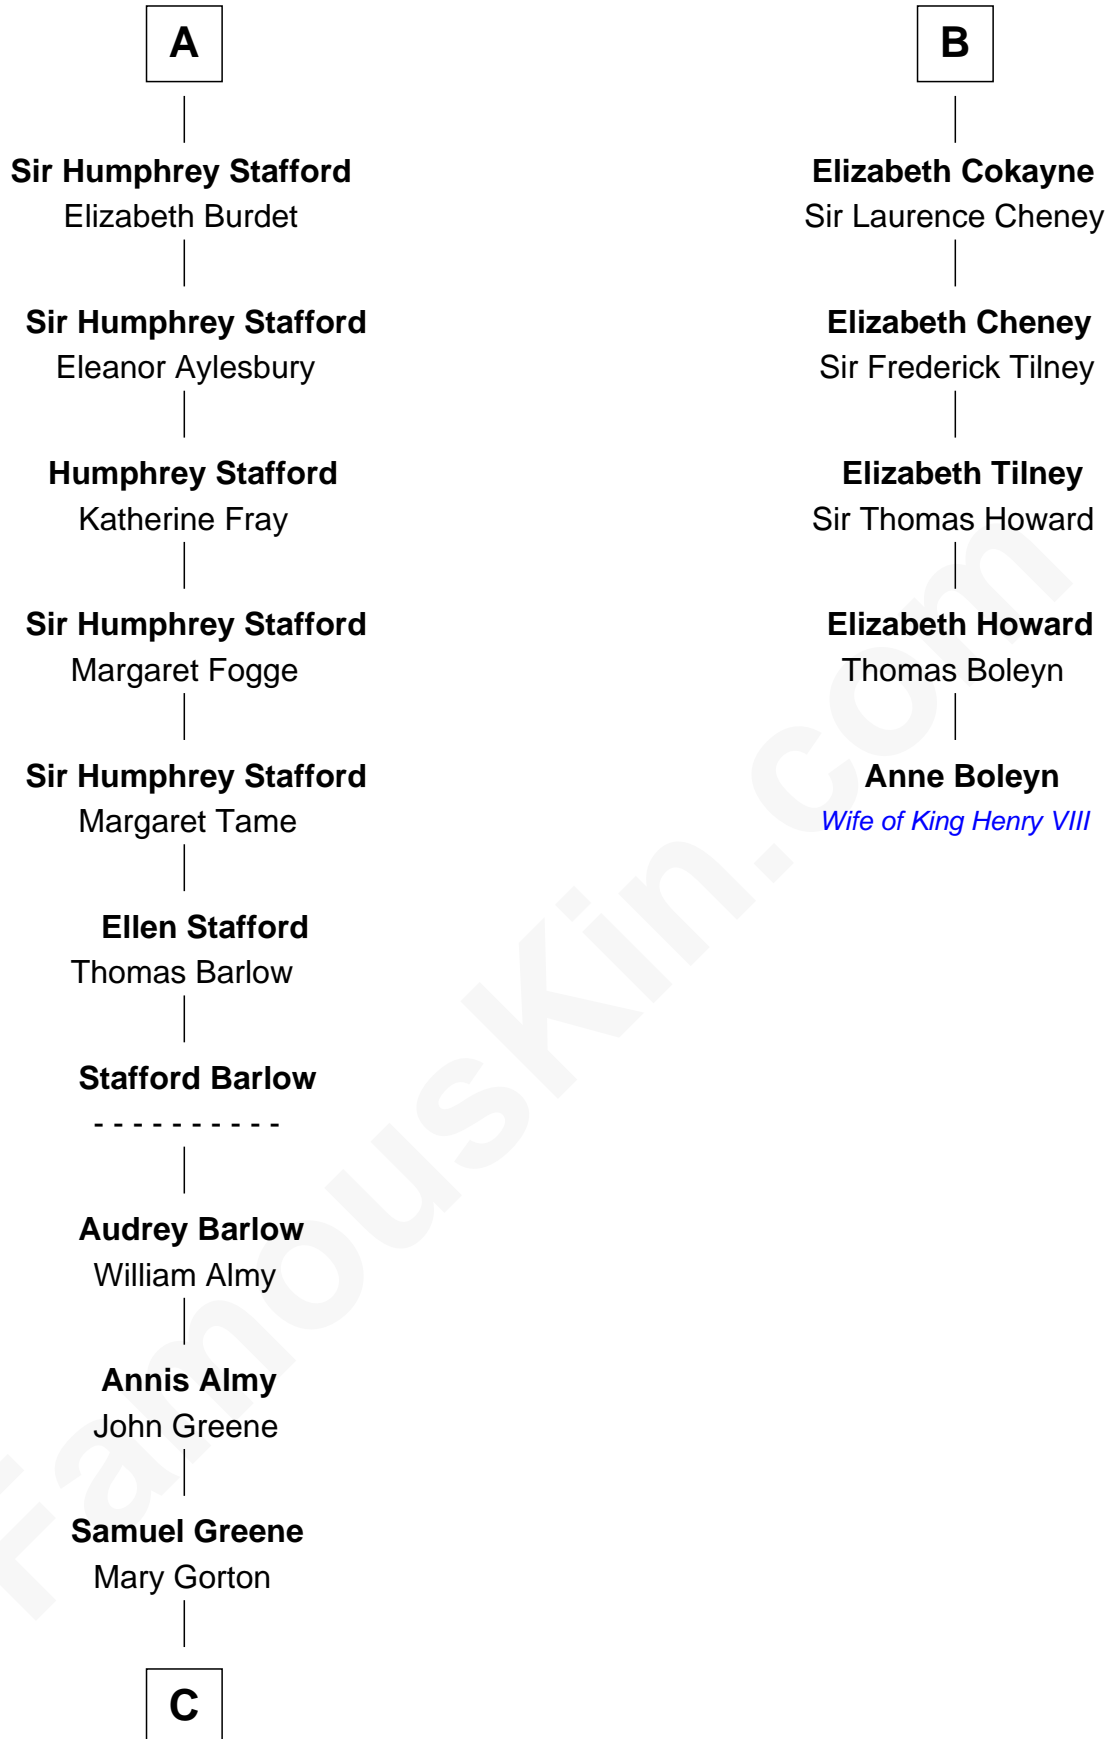

## Relationship Chart of

### Samuel Ward King

15th Governor of Rhode Island

11th cousin 9 times removed of

**Anne Boleyn**

2nd Wife of King Henry VIII

**Sir William Longespee**

Ela of Salisbury

**C**

—  
**Samuel Greene**  
Sarah Coggeshall

—  
**Mercy Green**  
John Walton

—  
**Welthian Walton**  
William Borden King

—  
**Samuel Ward King**  
*15th Governor of Rhode Island*

FamousKin.com