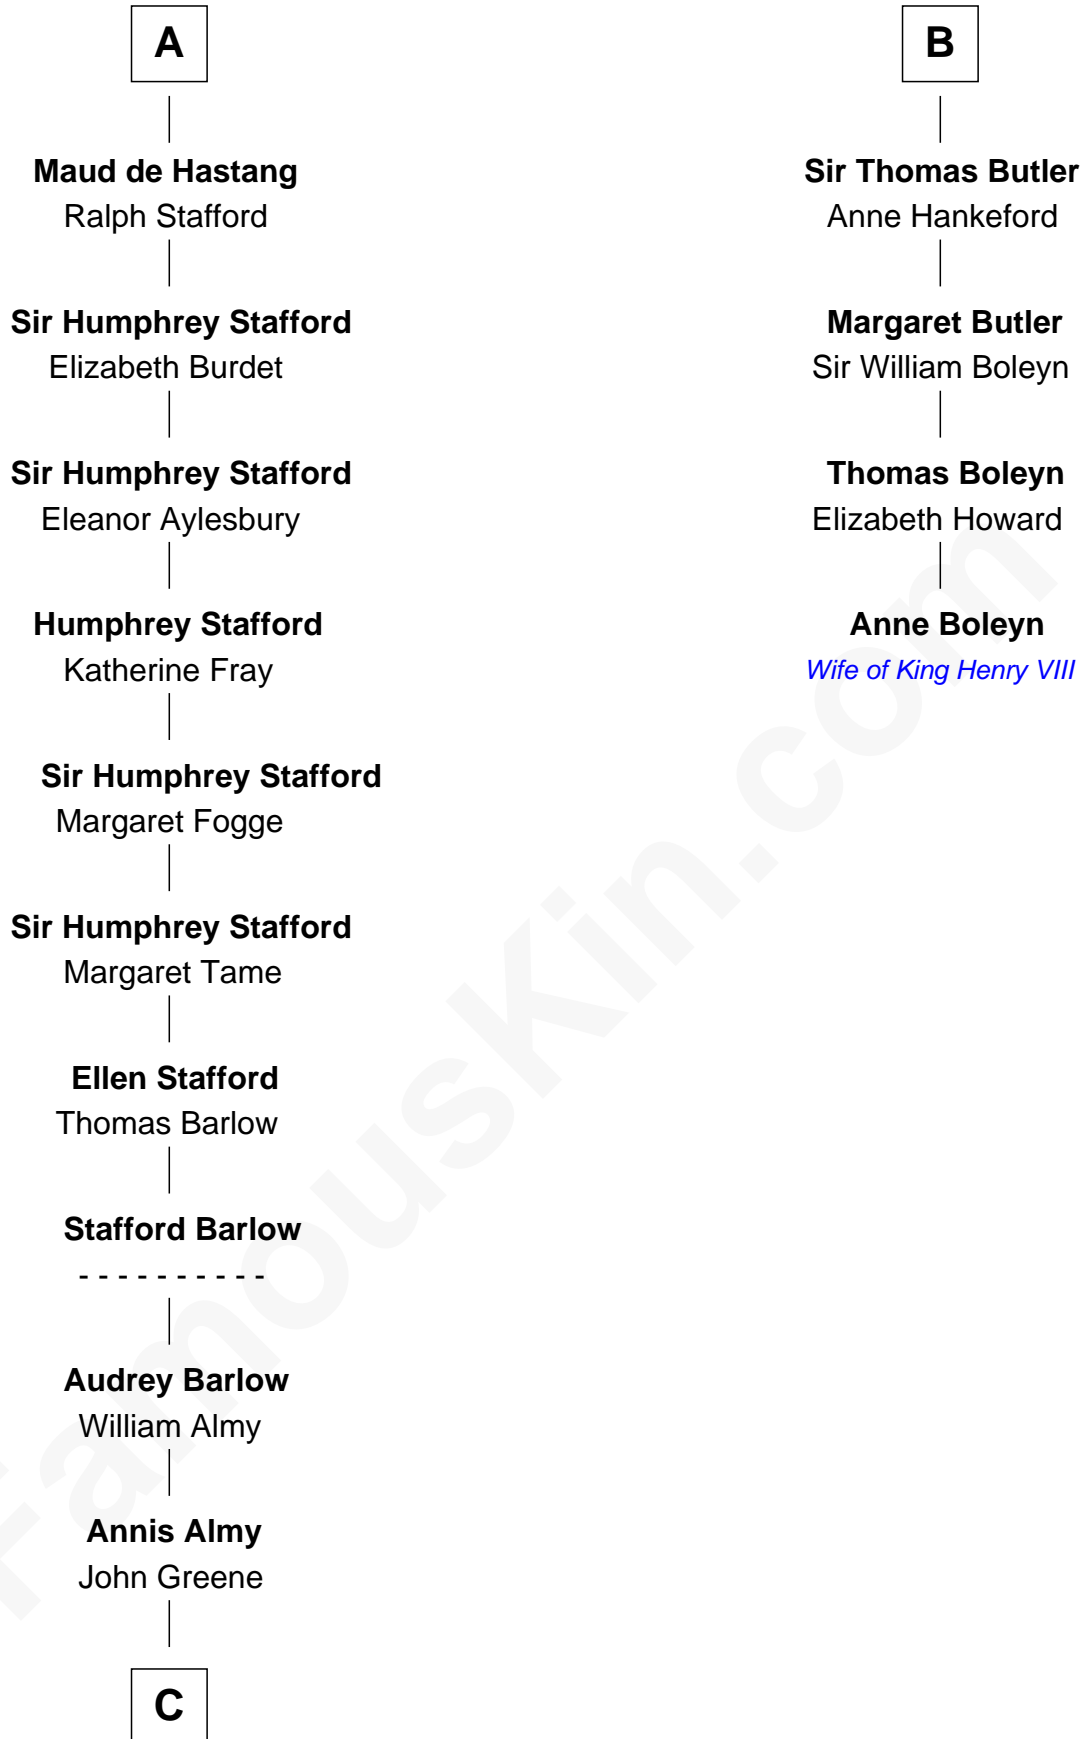

## Relationship Chart of

### Samuel Ward King

15th Governor of Rhode Island

10th cousin 11 times removed of

**Anne Boleyn**

2nd Wife of King Henry VIII

**C**

—  
**Samuel Greene**

Mary Gorton

—  
**Samuel Greene**  
Sarah Coggeshall

—  
**Mercy Green**  
John Walton

—  
**Welthian Walton**  
William Borden King

—  
**Samuel Ward King**  
*15th Governor of Rhode Island*

FamousKin.com