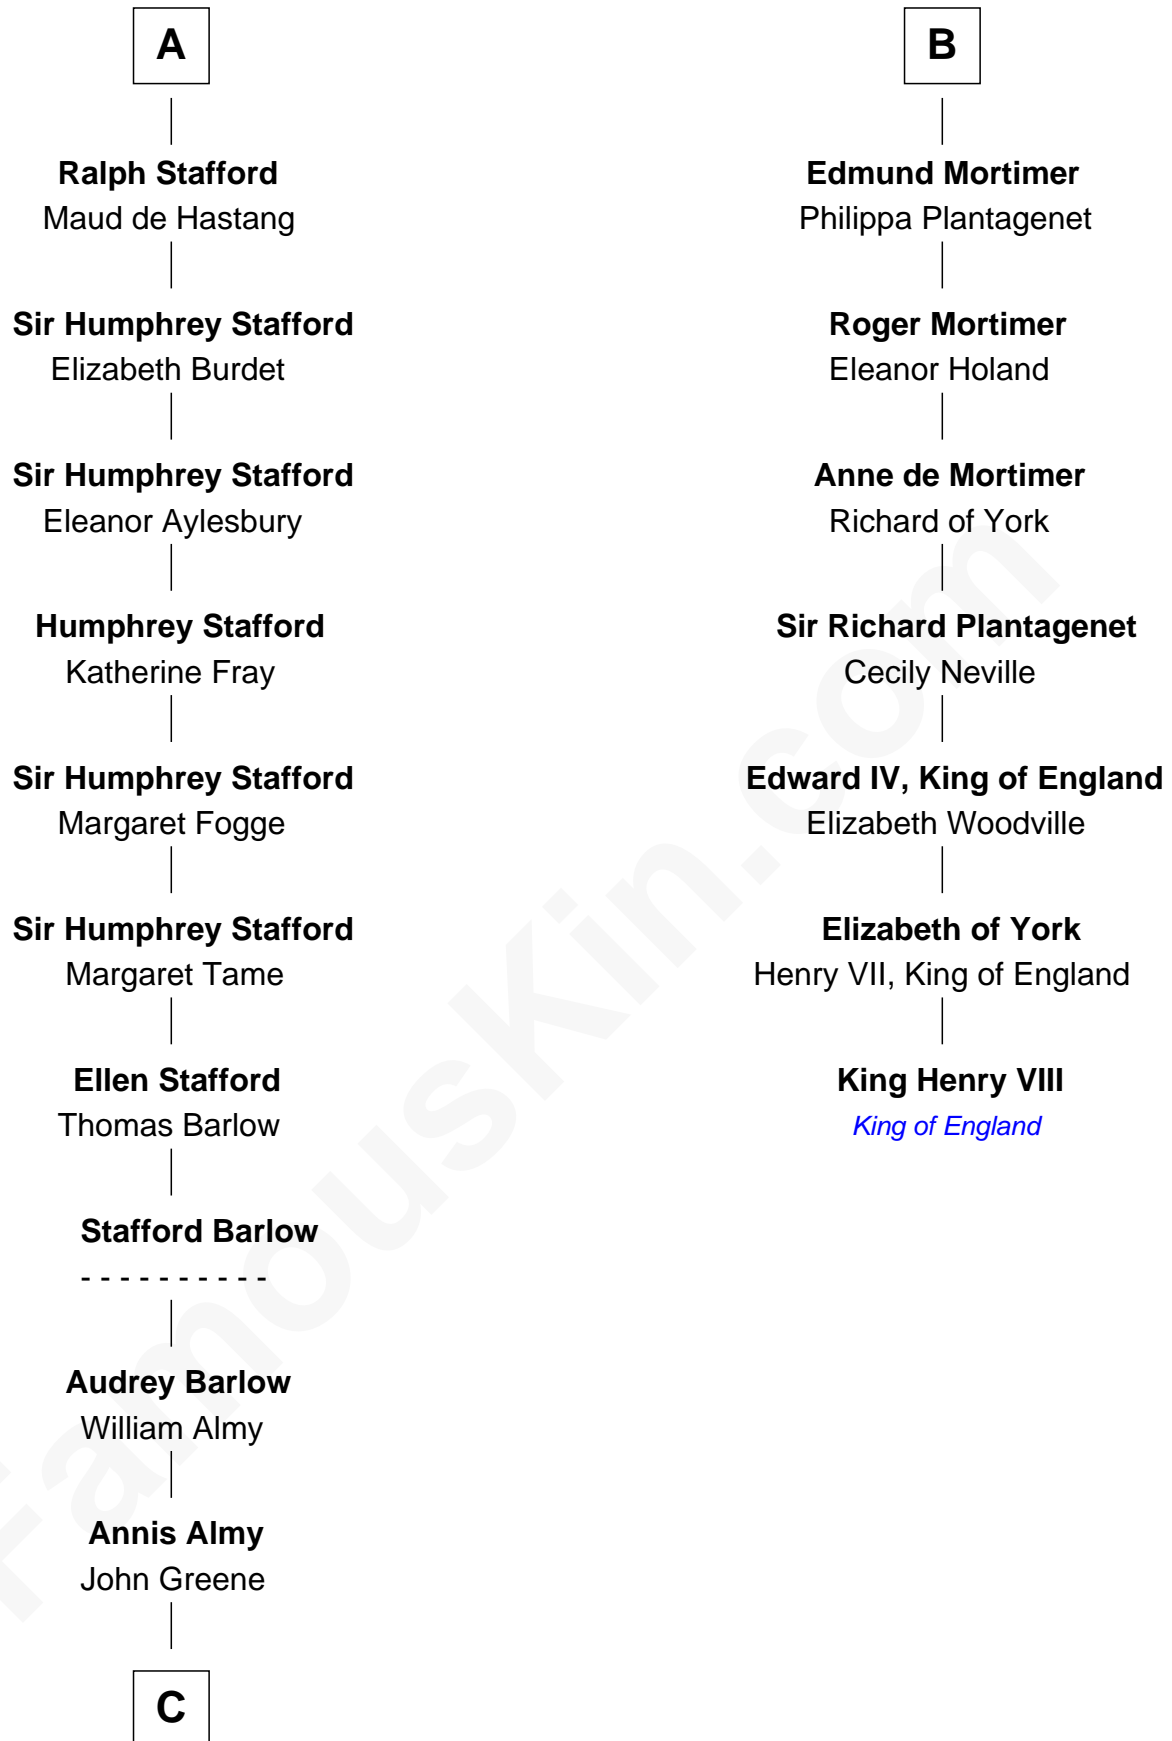

FamousKin.com

Relationship Chart of

Samuel Ward King

15th Governor of Rhode Island

13th cousin 8 times removed of

King Henry VIII
King of England

Bertrade de Montfort

Hugh de Kevelioc

C

—
Samuel Greene

Mary Gorton

—
Samuel Greene
Sarah Coggeshall

—
Mercy Green
John Walton

—
Welthian Walton
William Borden King

—
Samuel Ward King
15th Governor of Rhode Island

FamousKin.com