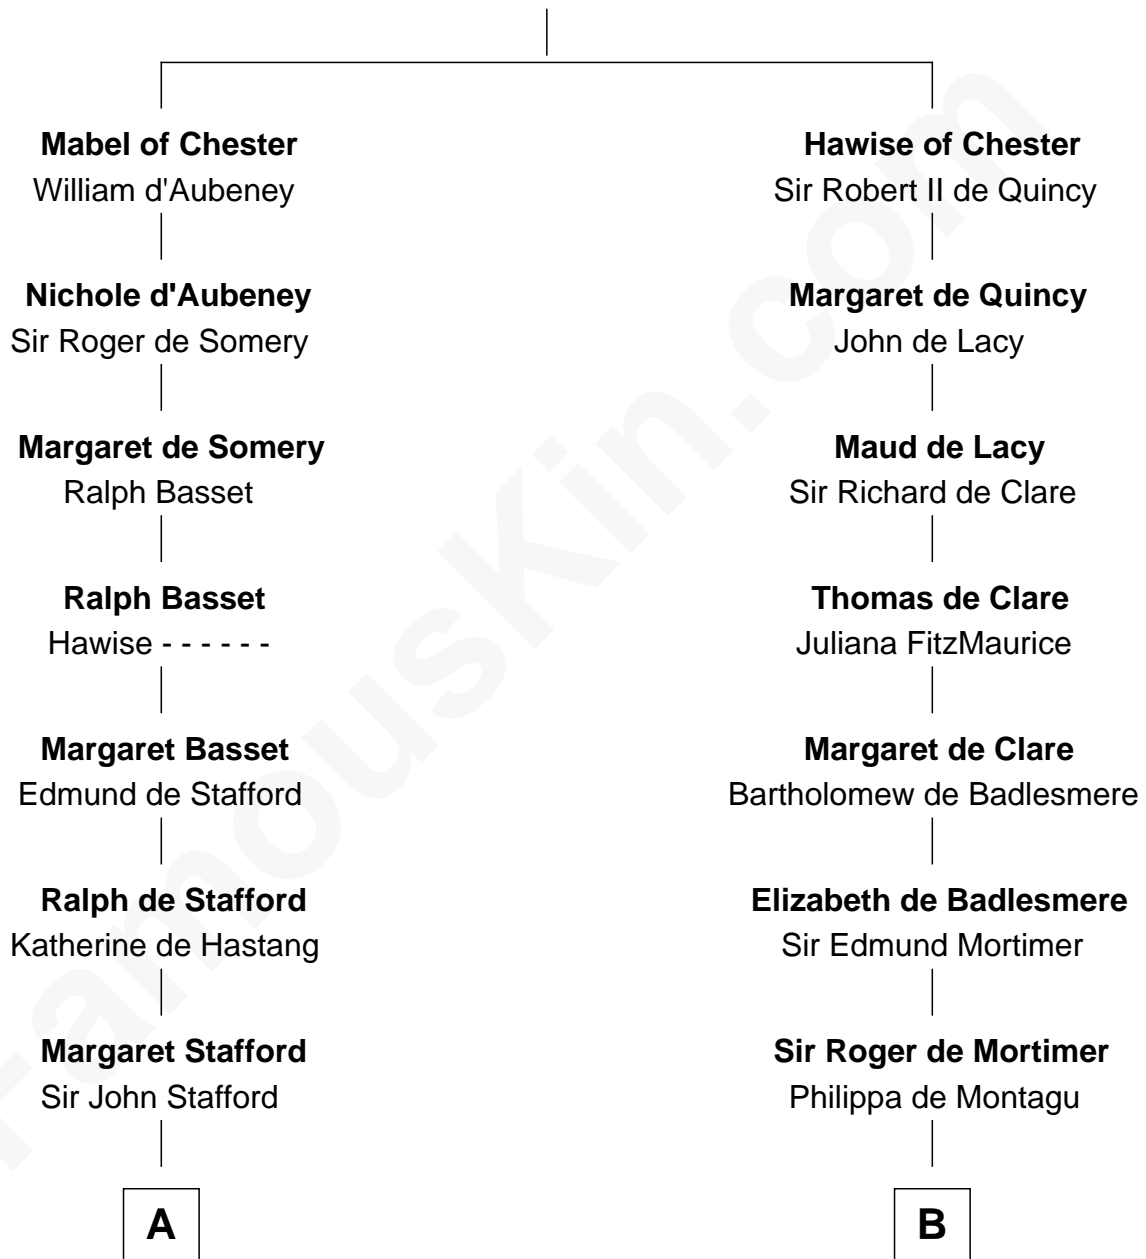

FamousKin.com

Relationship Chart of

Samuel Ward King

15th Governor of Rhode Island

13th cousin 8 times removed of

King Henry VIII
King of England

Bertrade de Montfort

Hugh de Kevelioc

C

—
Samuel Greene

Mary Gorton

—
Samuel Greene
Sarah Coggeshall

—
Mercy Green
John Walton

—
Welthian Walton
William Borden King

—
Samuel Ward King
15th Governor of Rhode Island

FamousKin.com