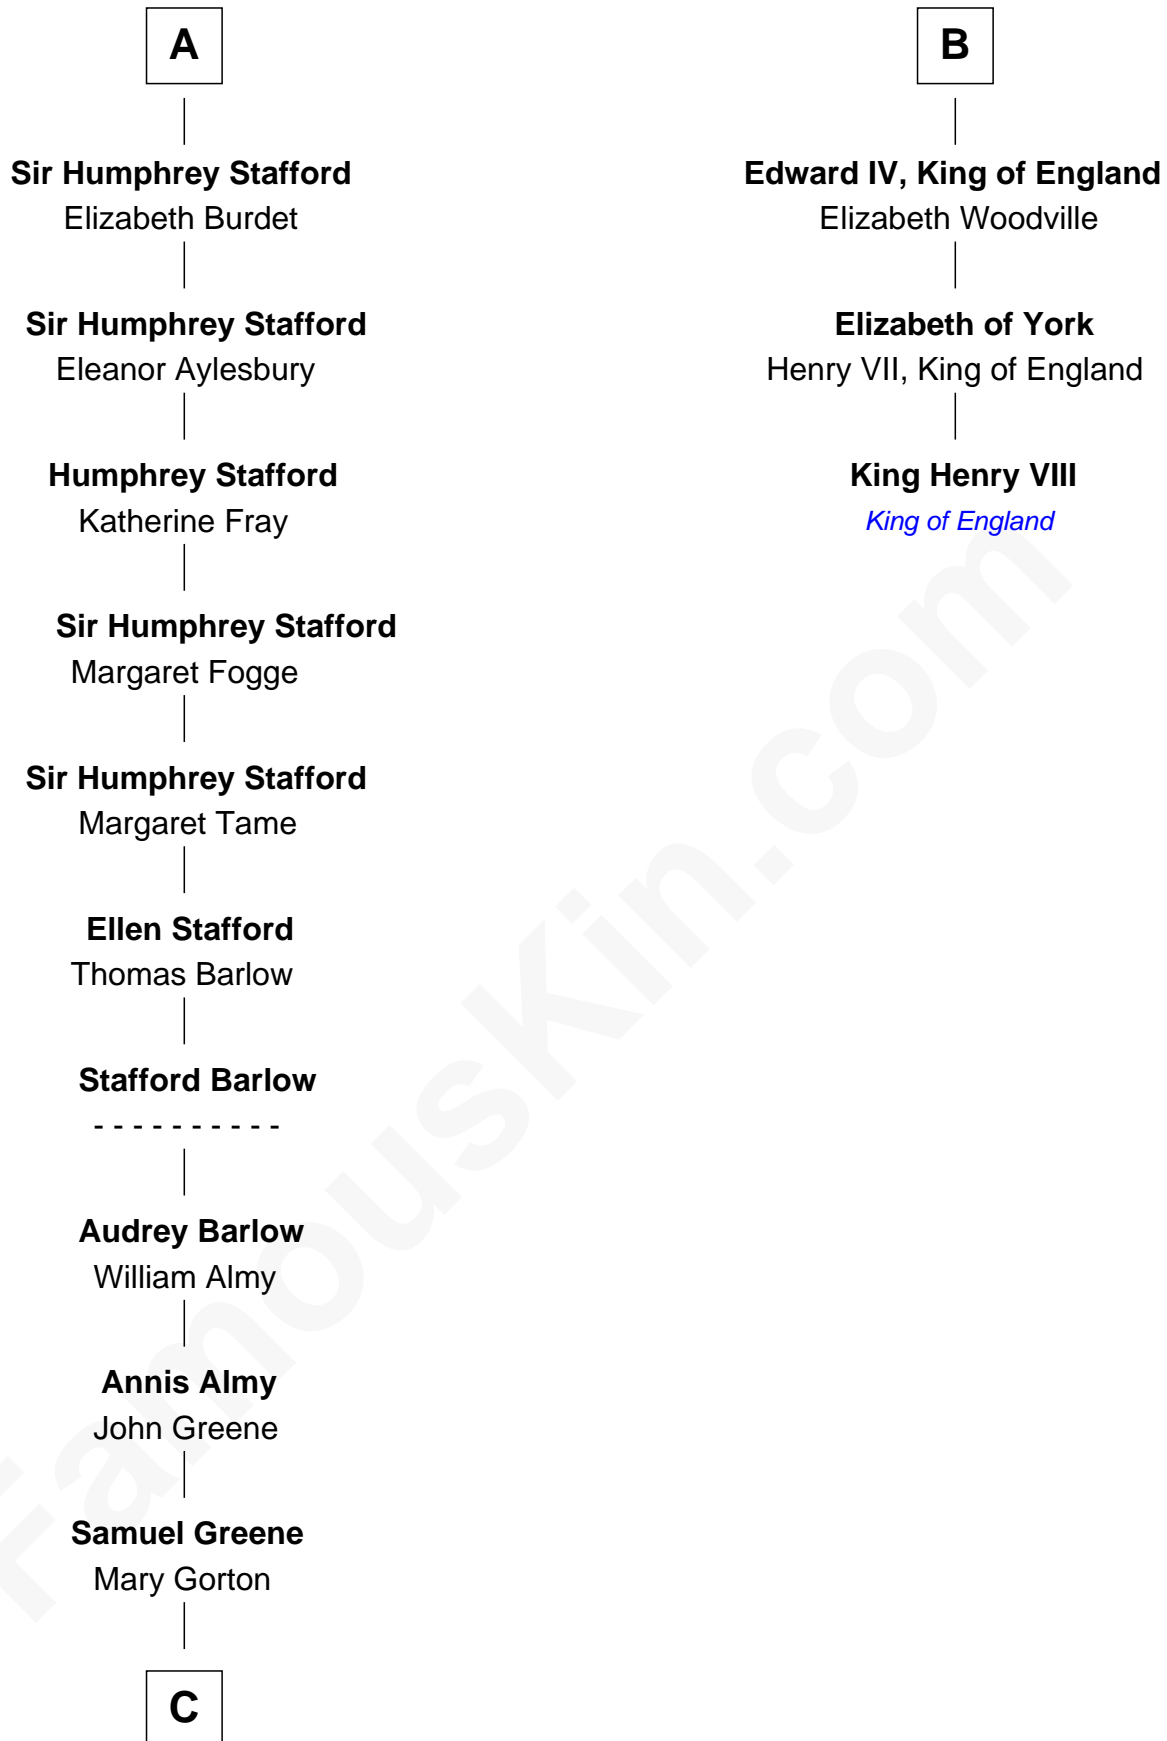

FamousKin.com

Relationship Chart of

Samuel Ward King

15th Governor of Rhode Island

9th cousin 11 times removed of

King Henry VIII
King of England

C

—
Samuel Greene
Sarah Coggeshall

—
Mercy Green
John Walton

—
Welthian Walton
William Borden King

—
Samuel Ward King
15th Governor of Rhode Island

FamousKin.com