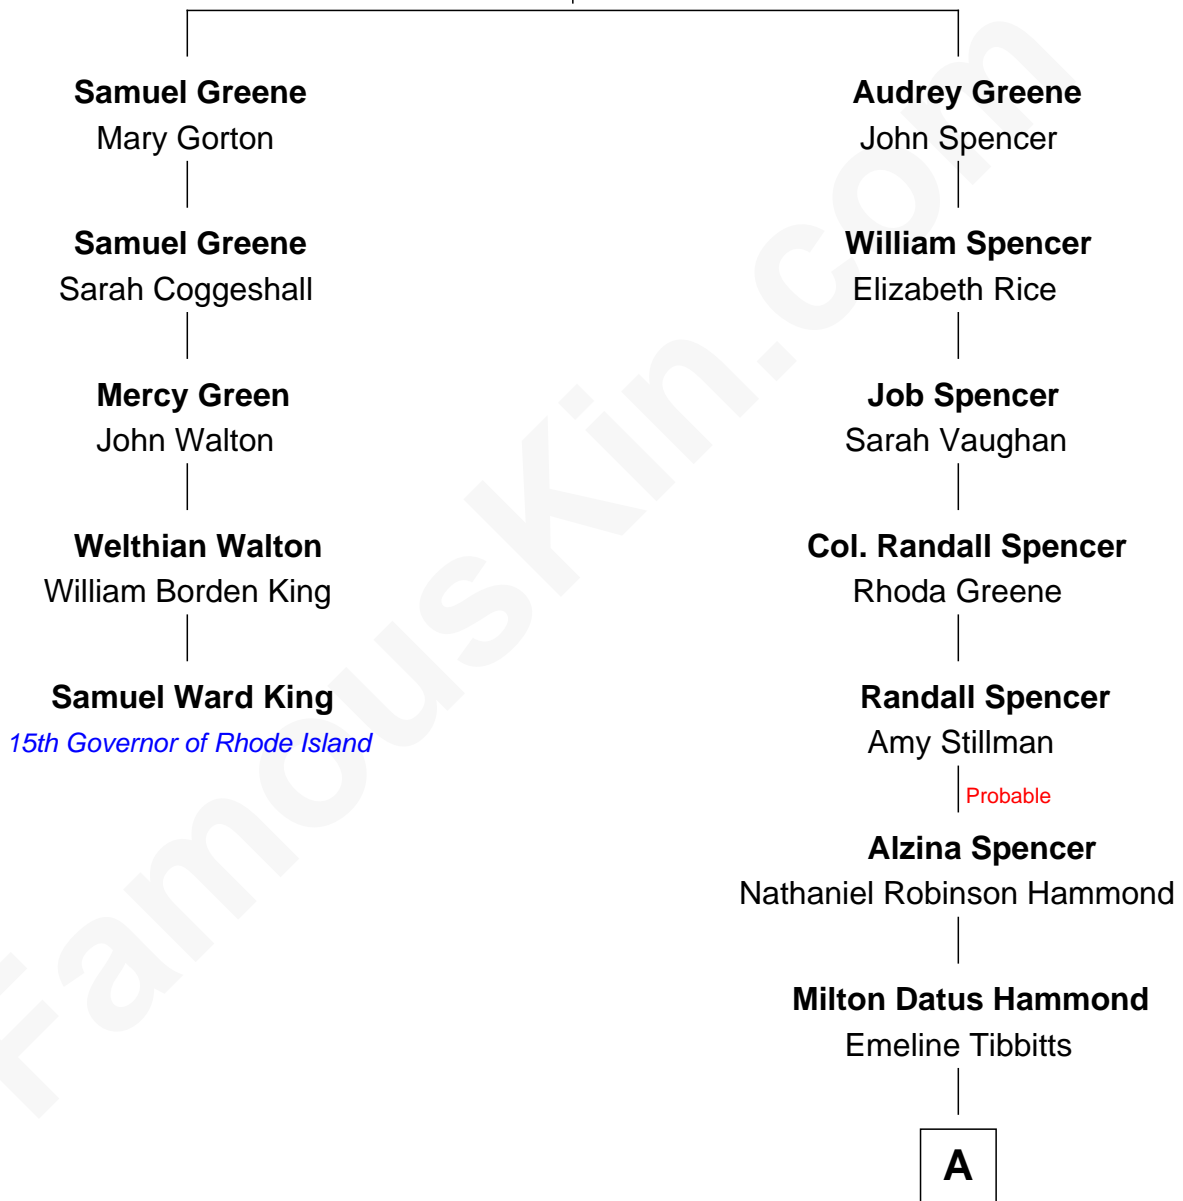

FamousKin.com

Relationship Chart of

Samuel Ward King

15th Governor of Rhode Island

4th cousin 7 times removed of

Amy Adams

Movie Actress

John Greene

Annis Almy

A

Levi Parley Hammond

Annie Elizabeth Baer

Grant Levi Hammond

Rita Otterbeck

Colleen Hammond

Joseph Hugh Hicken