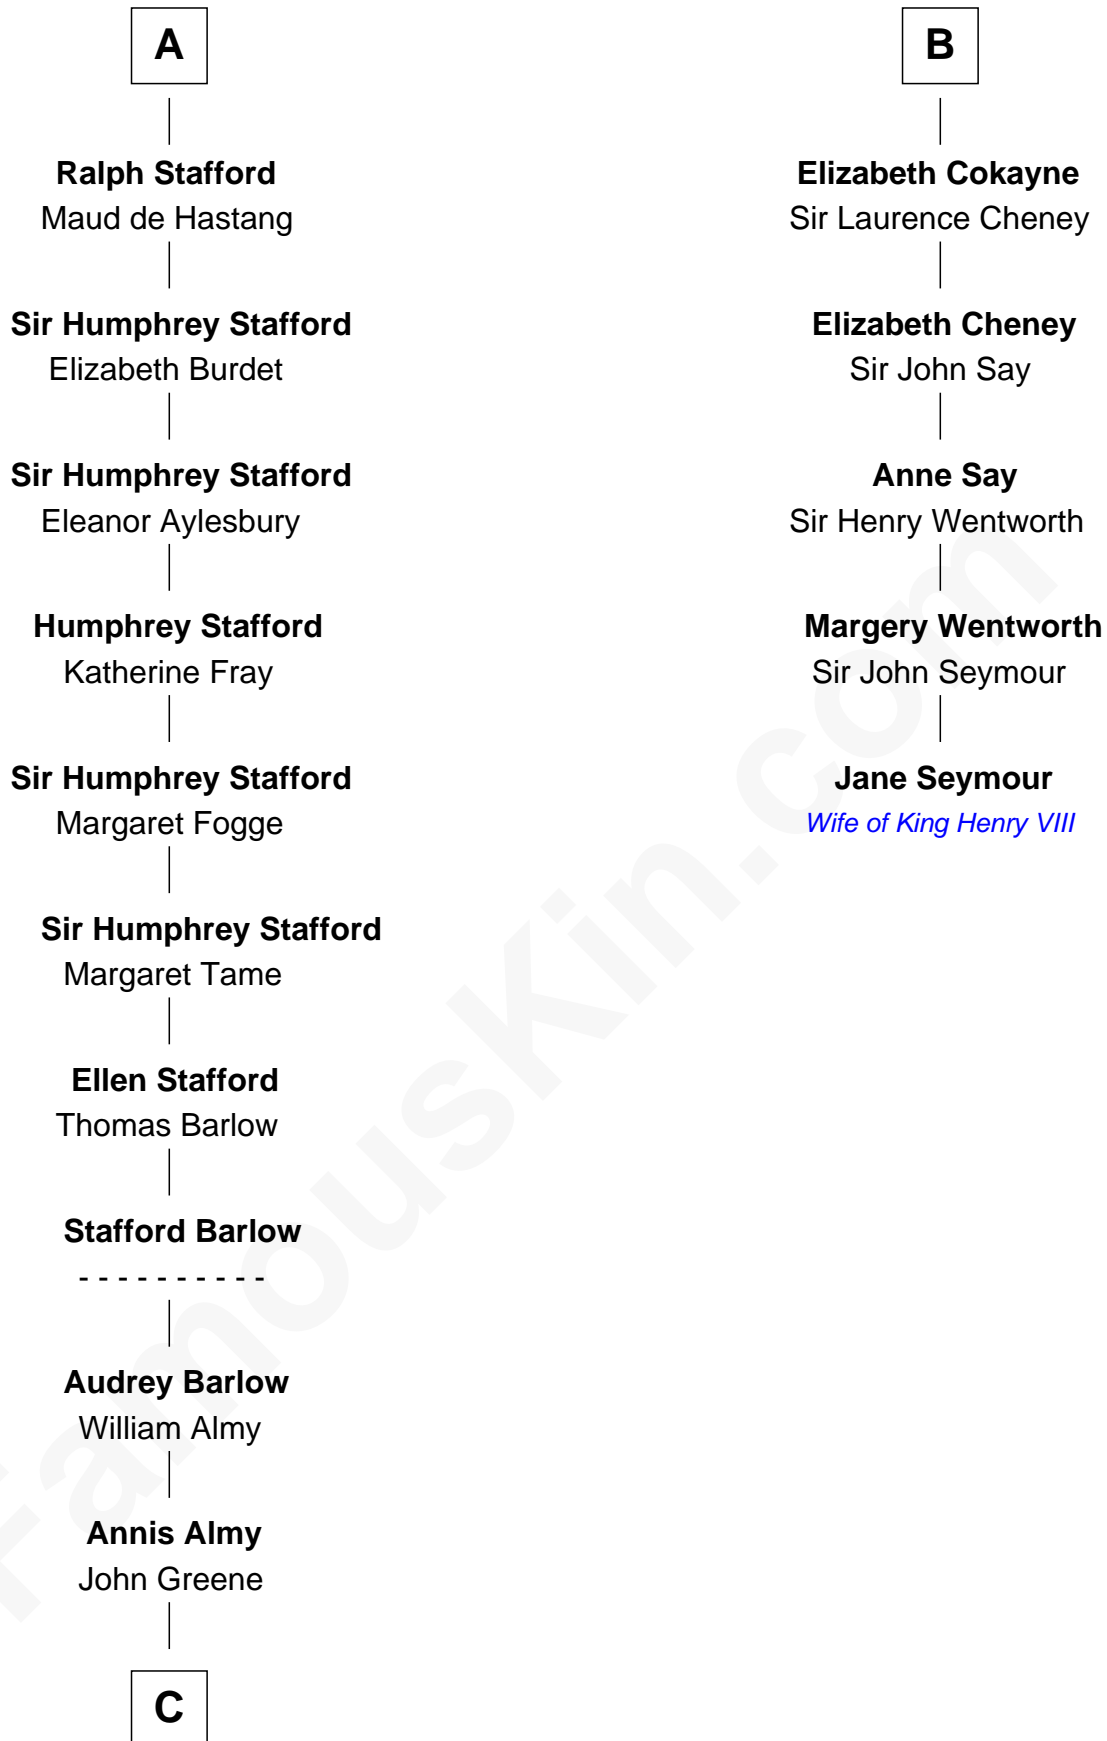

FamousKin.com

Relationship Chart of

Samuel Ward King

15th Governor of Rhode Island

11th cousin 10 times removed of

Jane Seymour

3rd Wife of King Henry VIII

Bertrade de Montfort

Hugh de Kevelioc

C

—
Samuel Greene

Mary Gorton

—
Samuel Greene
Sarah Coggeshall

—
Mercy Green
John Walton

—
Welthian Walton
William Borden King

—
Samuel Ward King
15th Governor of Rhode Island