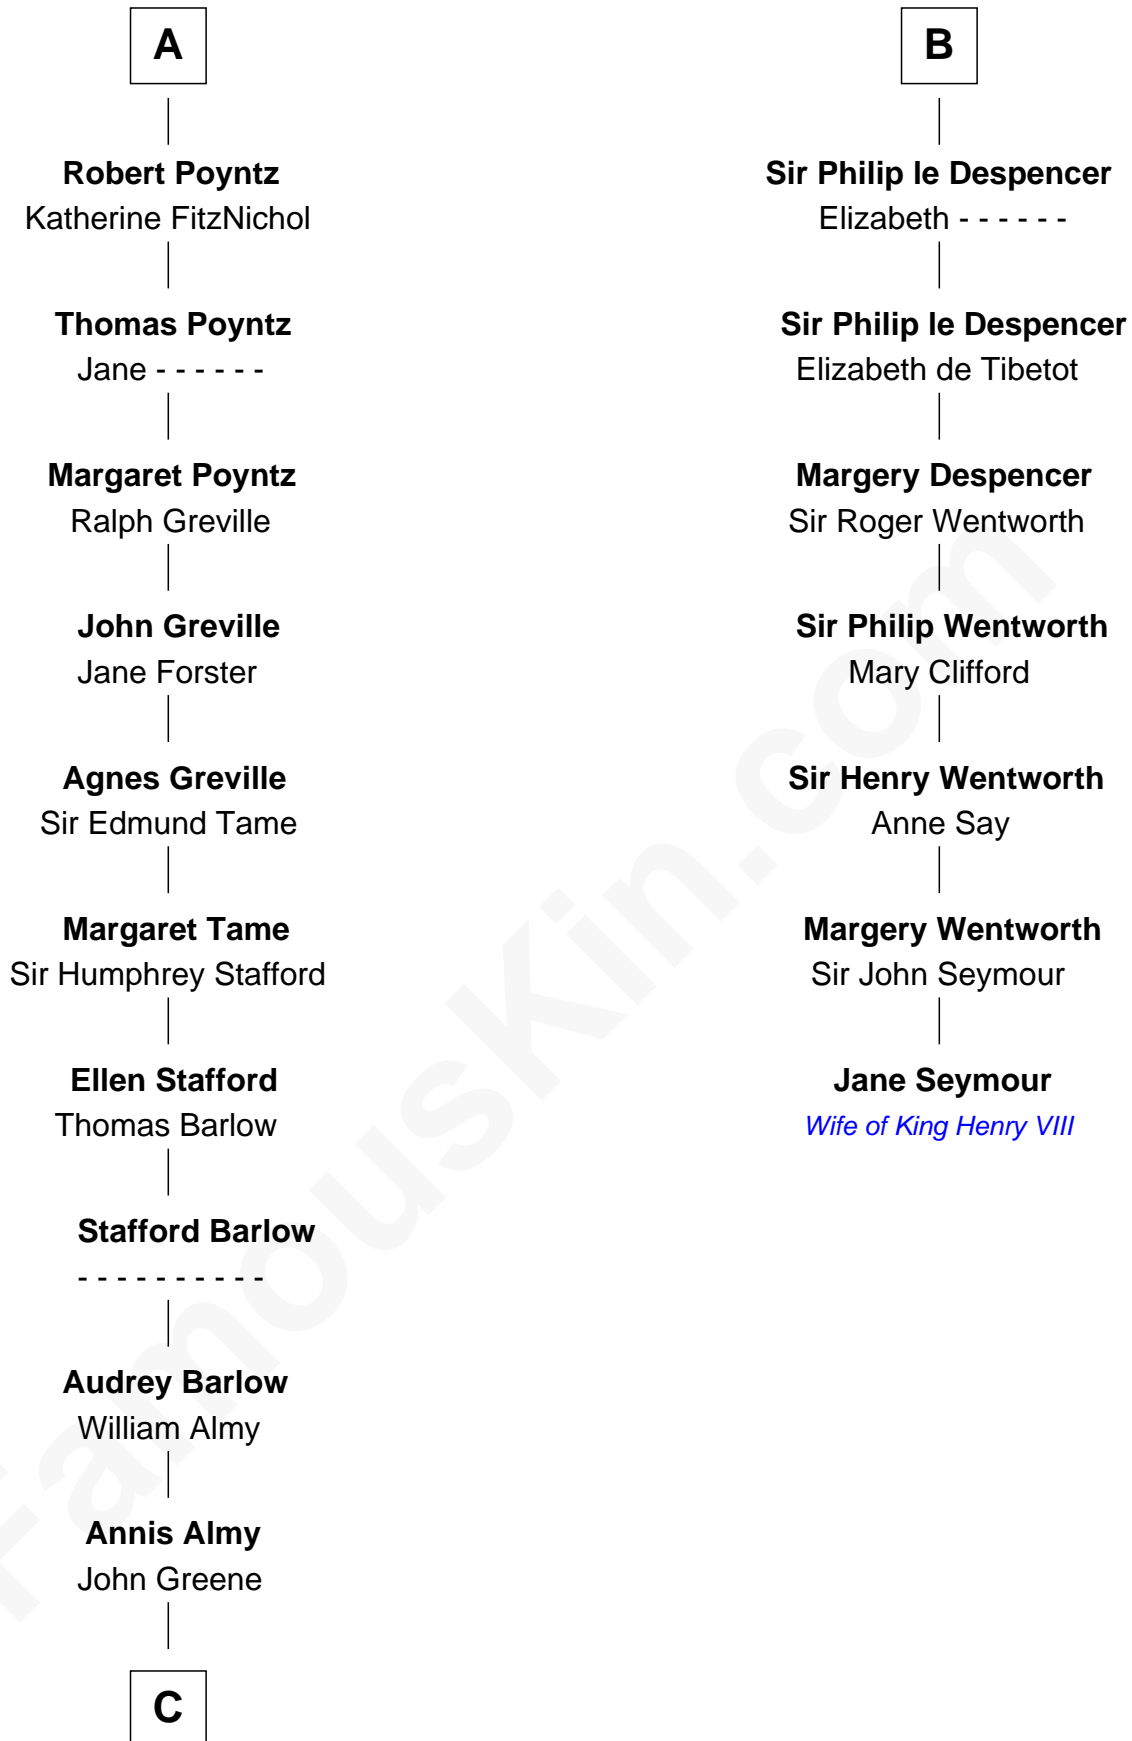

FamousKin.com

Relationship Chart of

Samuel Ward King

15th Governor of Rhode Island

13th cousin 8 times removed of

Jane Seymour

3rd Wife of King Henry VIII

C

—
Samuel Greene

Mary Gorton

—
Samuel Greene
Sarah Coggeshall

—
Mercy Green
John Walton

—
Welthian Walton
William Borden King

—
Samuel Ward King
15th Governor of Rhode Island

FamousKin.com