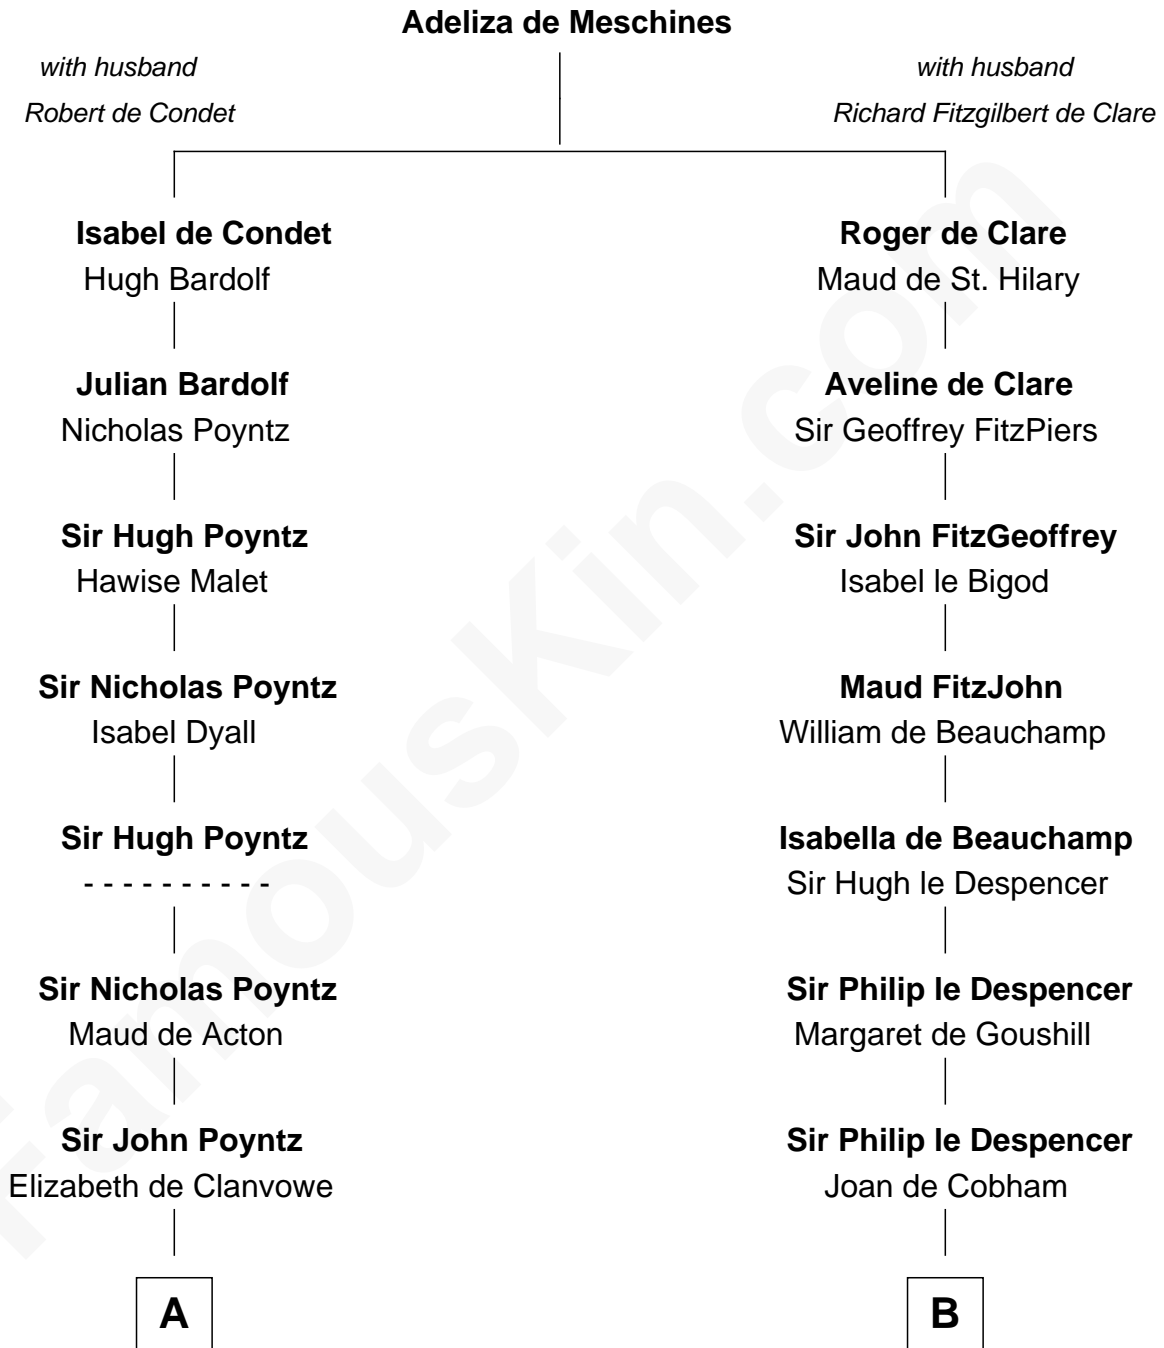

FamousKin.com

Relationship Chart of

Samuel Ward King

15th Governor of Rhode Island

13th cousin 8 times removed of

Jane Seymour

3rd Wife of King Henry VIII

C

—
Samuel Greene

Mary Gorton

—
Samuel Greene
Sarah Coggeshall

—
Mercy Green
John Walton

—
Welthian Walton
William Borden King

—
Samuel Ward King
15th Governor of Rhode Island

FamousKin.com