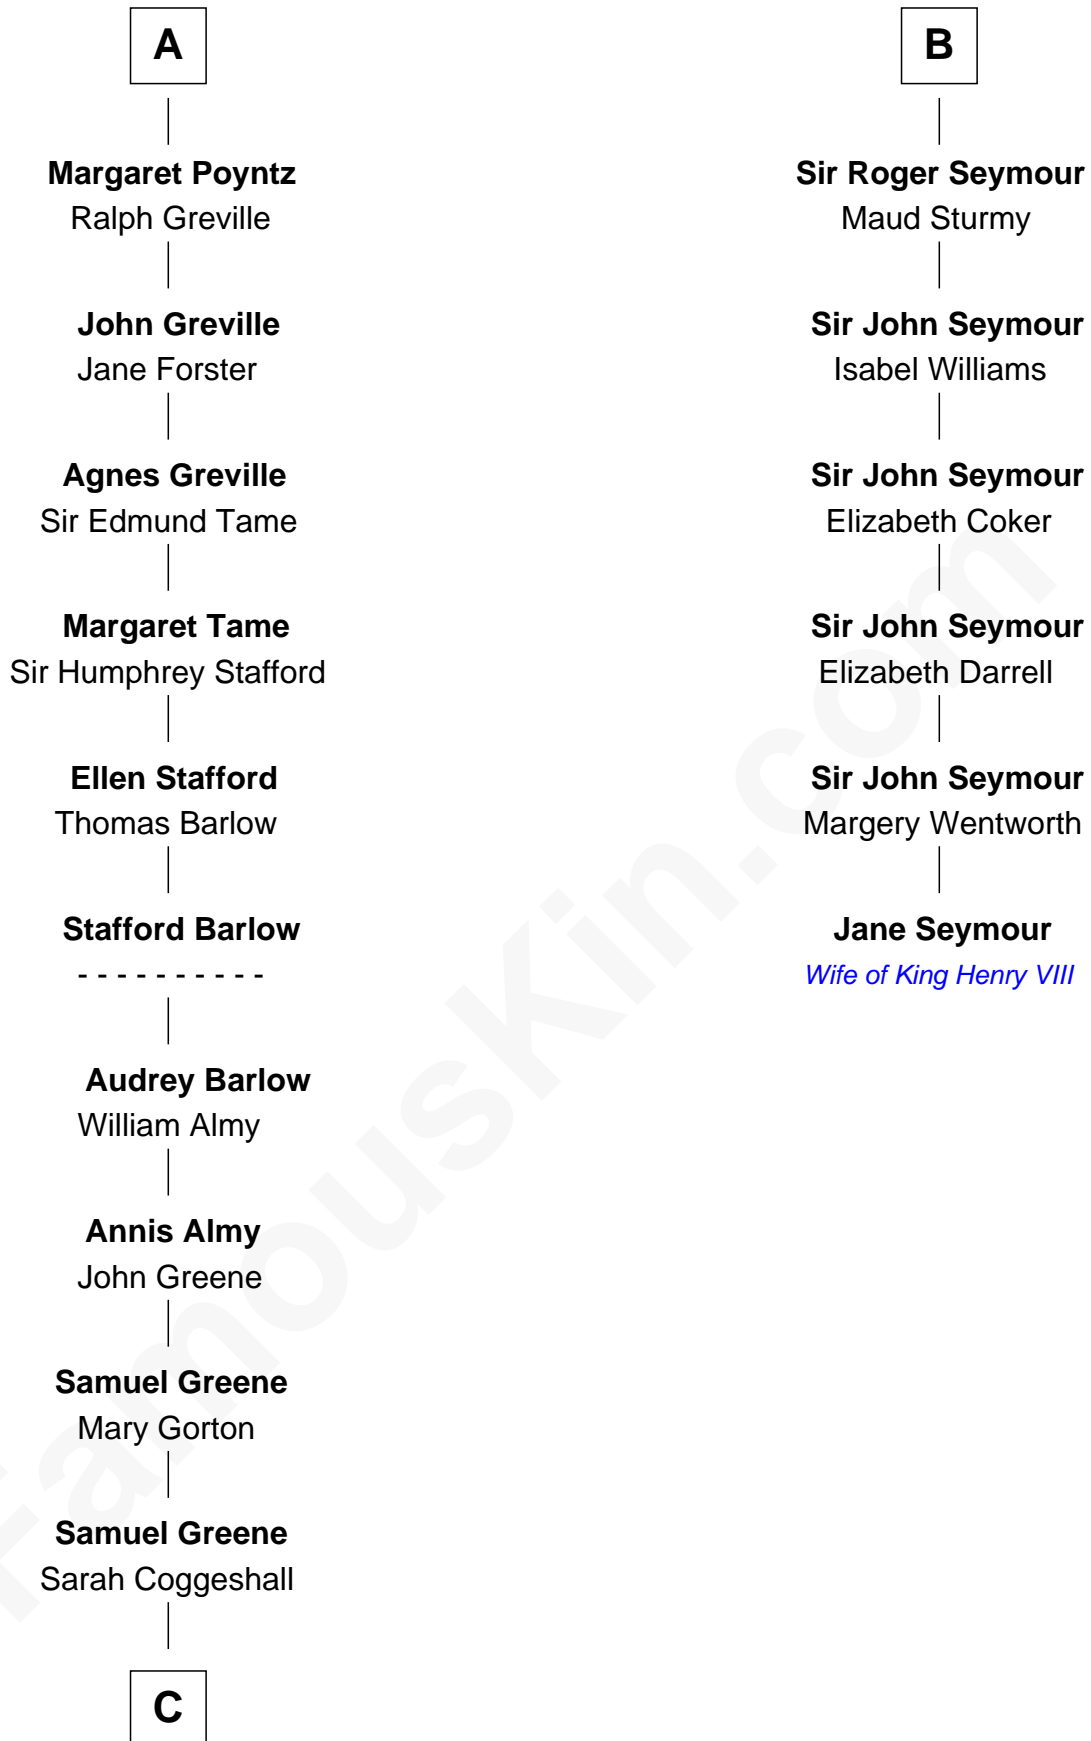

## Relationship Chart of

### Samuel Ward King

15th Governor of Rhode Island

12th cousin 7 times removed of

**Jane Seymour**

3rd Wife of King Henry VIII

**William Malet**

**C**

—  
**Mercy Green**

John Walton

—  
**Welthian Walton**

William Borden King

—  
**Samuel Ward King**

*15th Governor of Rhode Island*

FamousKin.com