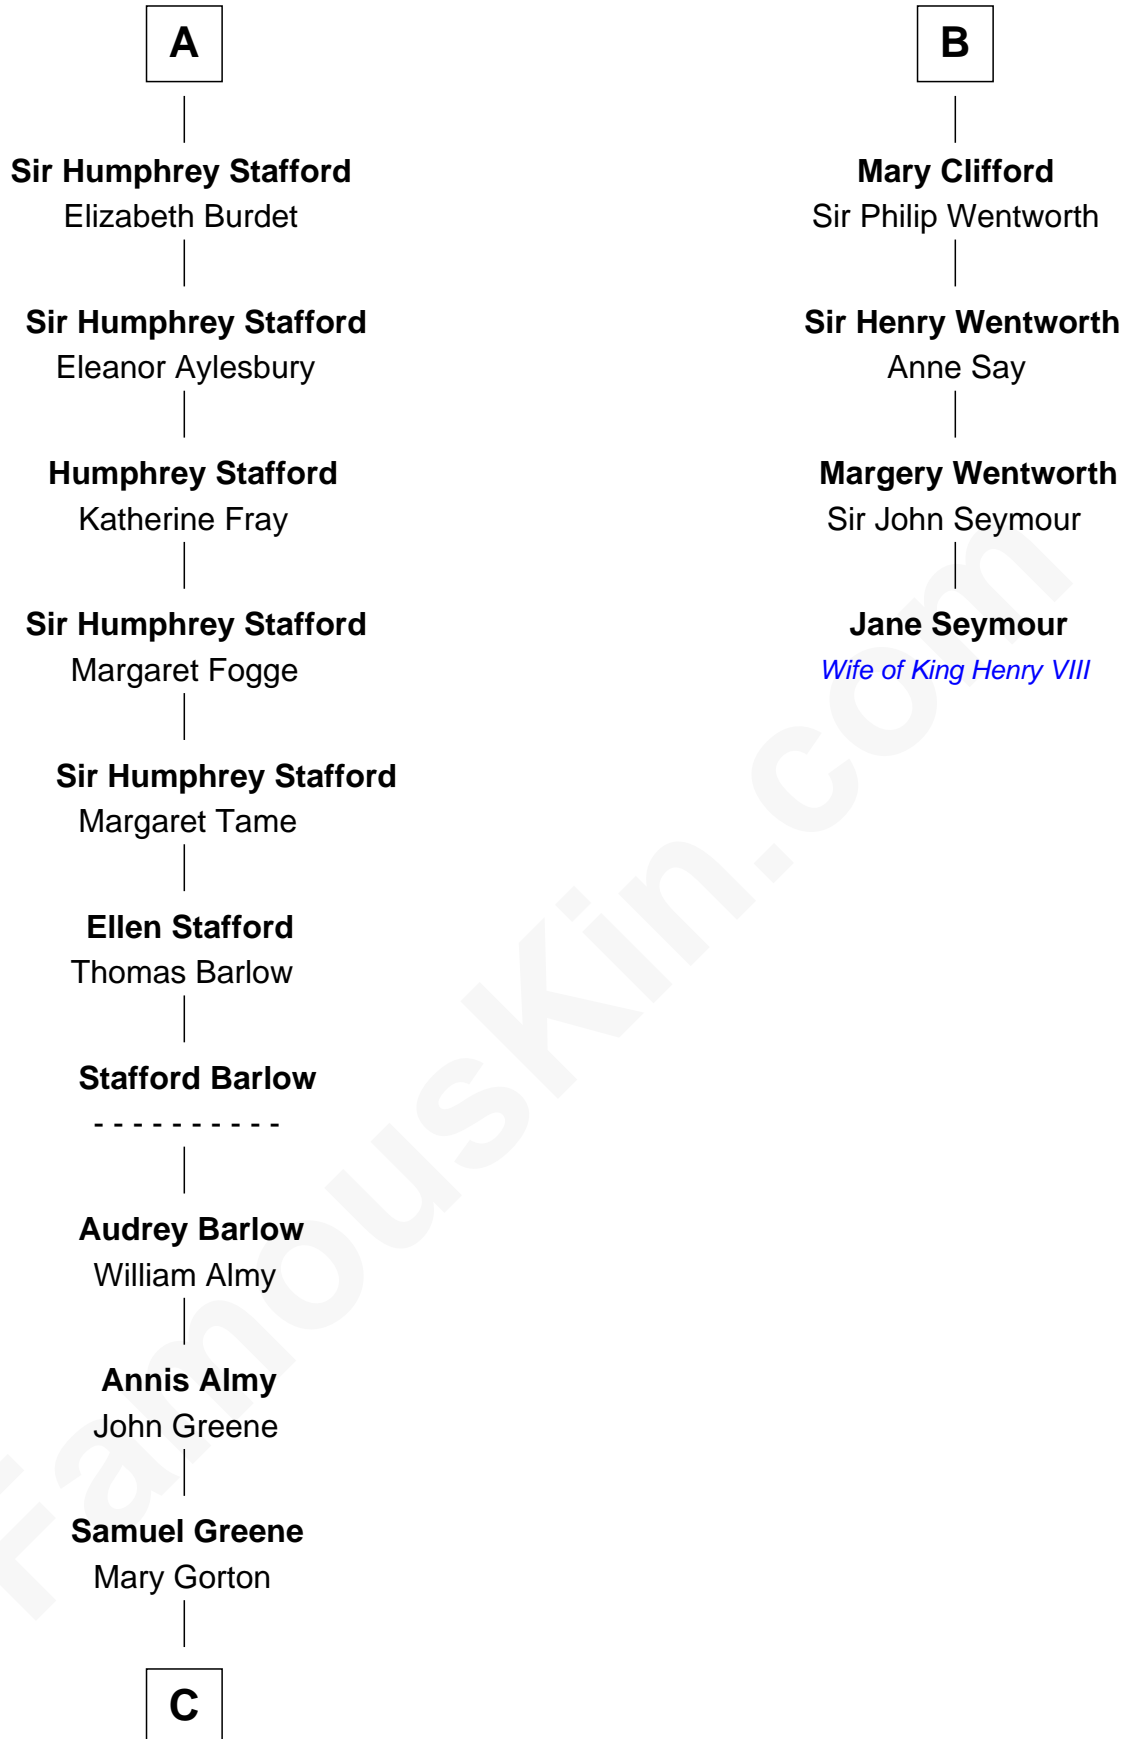

FamousKin.com

Relationship Chart of

Samuel Ward King

15th Governor of Rhode Island

10th cousin 10 times removed of

Jane Seymour

3rd Wife of King Henry VIII

Sir William Longespee

Ela of Salisbury

C

—
Samuel Greene
Sarah Coggeshall

—
Mercy Green
John Walton

—
Welthian Walton
William Borden King

—
Samuel Ward King
15th Governor of Rhode Island

FamousKin.com