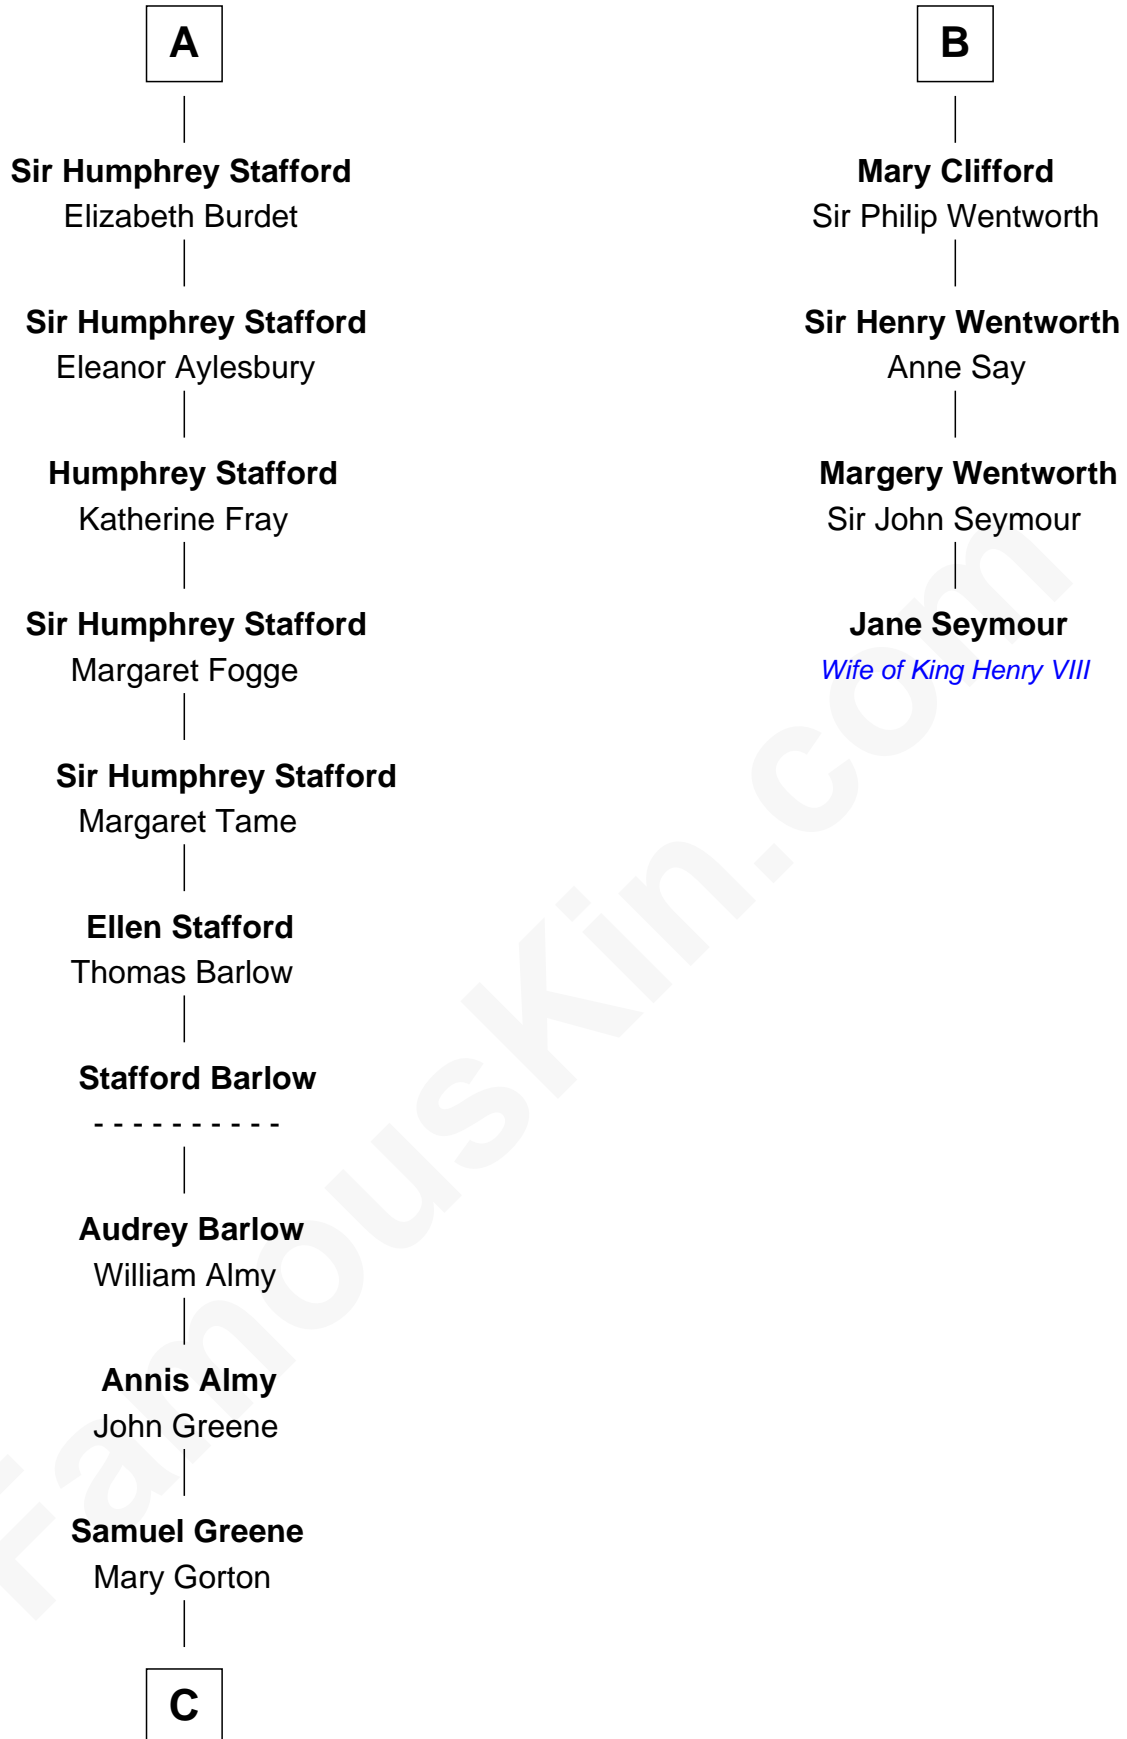

FamousKin.com

Relationship Chart of

Samuel Ward King

15th Governor of Rhode Island

10th cousin 10 times removed of

Jane Seymour

3rd Wife of King Henry VIII

C

—
Samuel Greene
Sarah Coggeshall

—
Mercy Green
John Walton

—
Welthian Walton
William Borden King

—
Samuel Ward King
15th Governor of Rhode Island

FamousKin.com