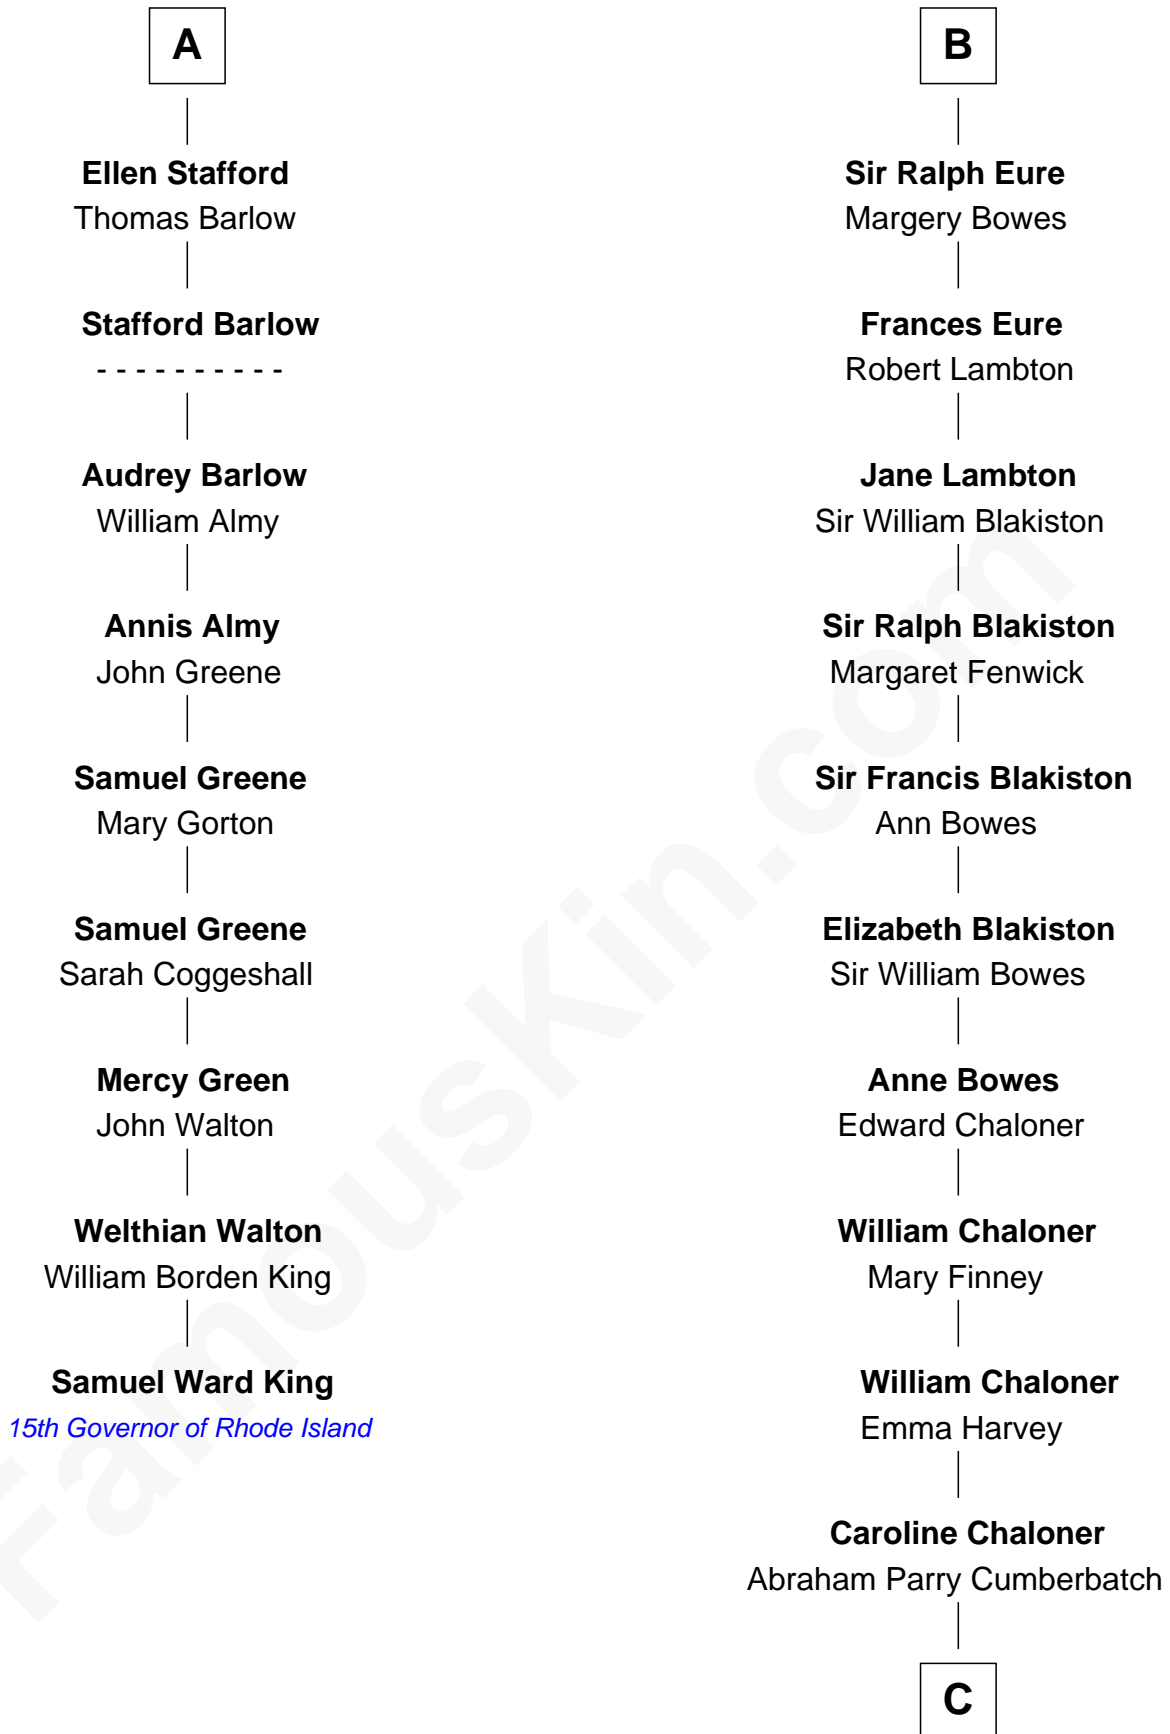

## Relationship Chart of

### Samuel Ward King

15th Governor of Rhode Island

15th cousin 6 times removed of

**Benedict Cumberbatch**

Movie, Television and Stage Actor

C

**Robert William Cumberbatch**

Louisa Grace Hanson

**Henry Alfred Cumberbatch**

Hélène Gertrude Rees

**Henry Carlton Cumberbatch**

Pauline Ellen Laing Congdon

**Timothy Carlton Congdon Cumberbatch**

Wanda Ventham

**Benedict Cumberbatch**

*Movie, Television and Stage Actor*