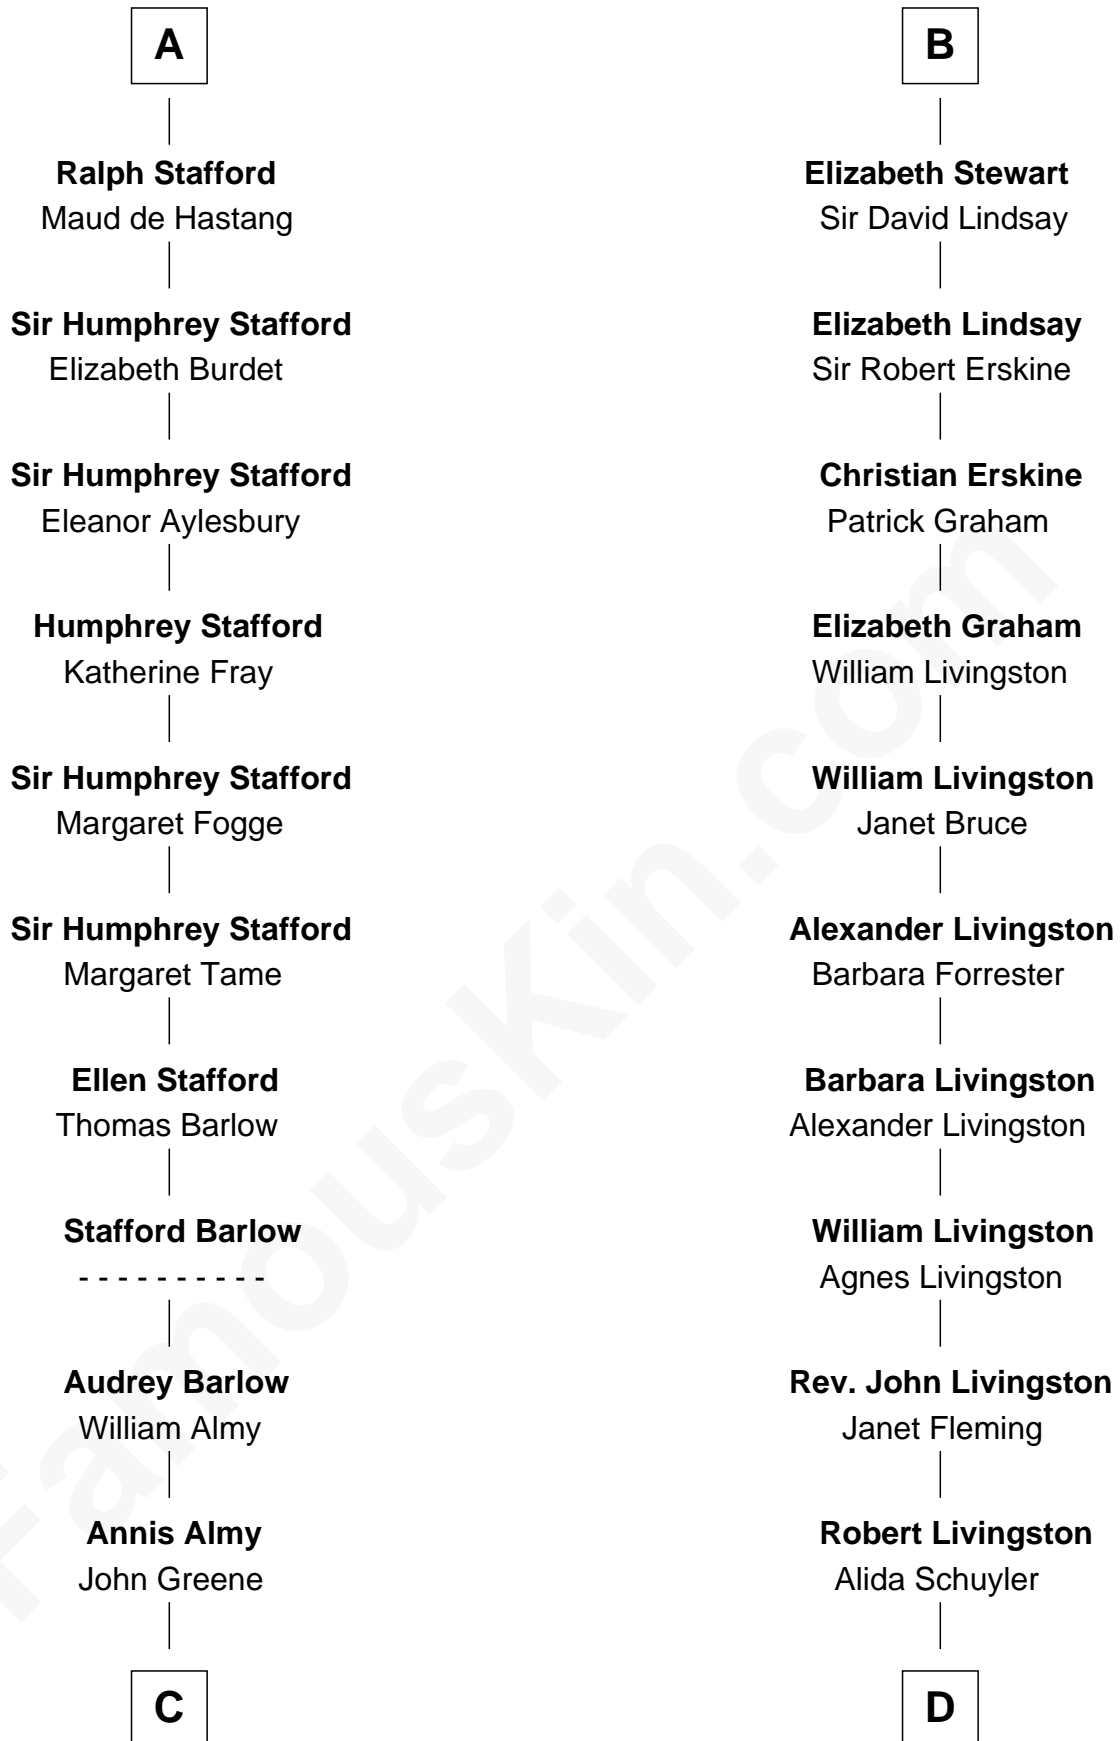

FamousKin.com

Relationship Chart of

Samuel Ward King

15th Governor of Rhode Island

20th cousin 1 time removed of

Hamilton Fish

26th U.S. Secretary of State

Hugh de Kevelioc
Bertrade de Montfort

C

Samuel Greene

Mary Gorton

Samuel Greene
Sarah Coggeshall

Mercy Green
John Walton

Welthian Walton
William Borden King

Samuel Ward King
15th Governor of Rhode Island

D