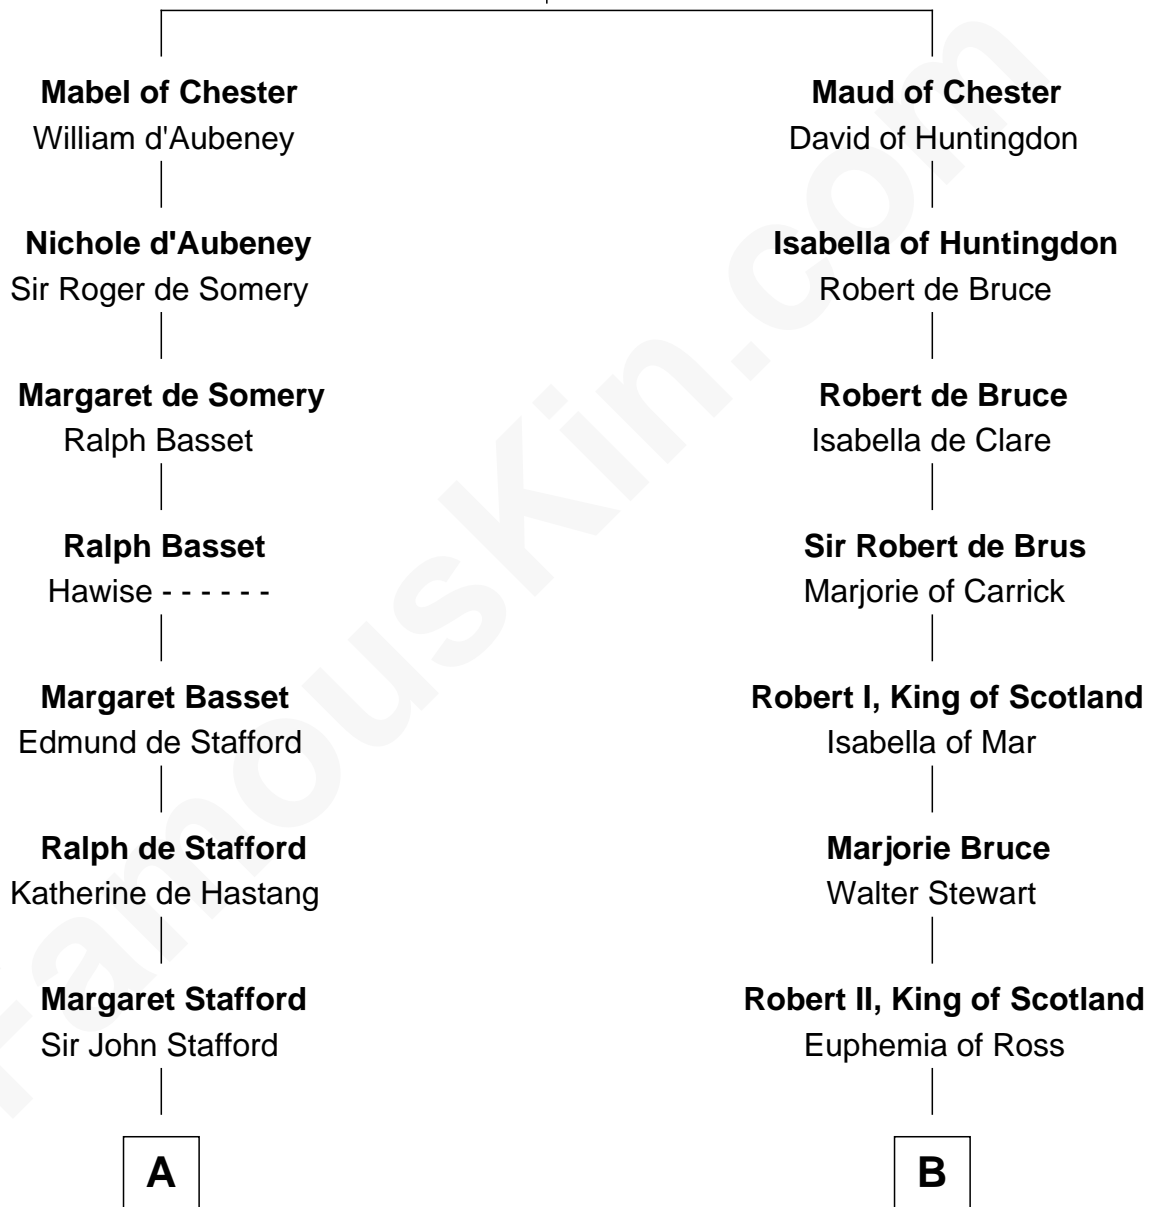

FamousKin.com

Relationship Chart of

Samuel Ward King

15th Governor of Rhode Island

20th cousin 1 time removed of

Hamilton Fish

26th U.S. Secretary of State

Hugh de Kevelioc
Bertrade de Montfort

C

Samuel Greene

Mary Gorton

Samuel Greene
Sarah Coggeshall

Mercy Green
John Walton

Welthian Walton
William Borden King

Samuel Ward King
15th Governor of Rhode Island

D