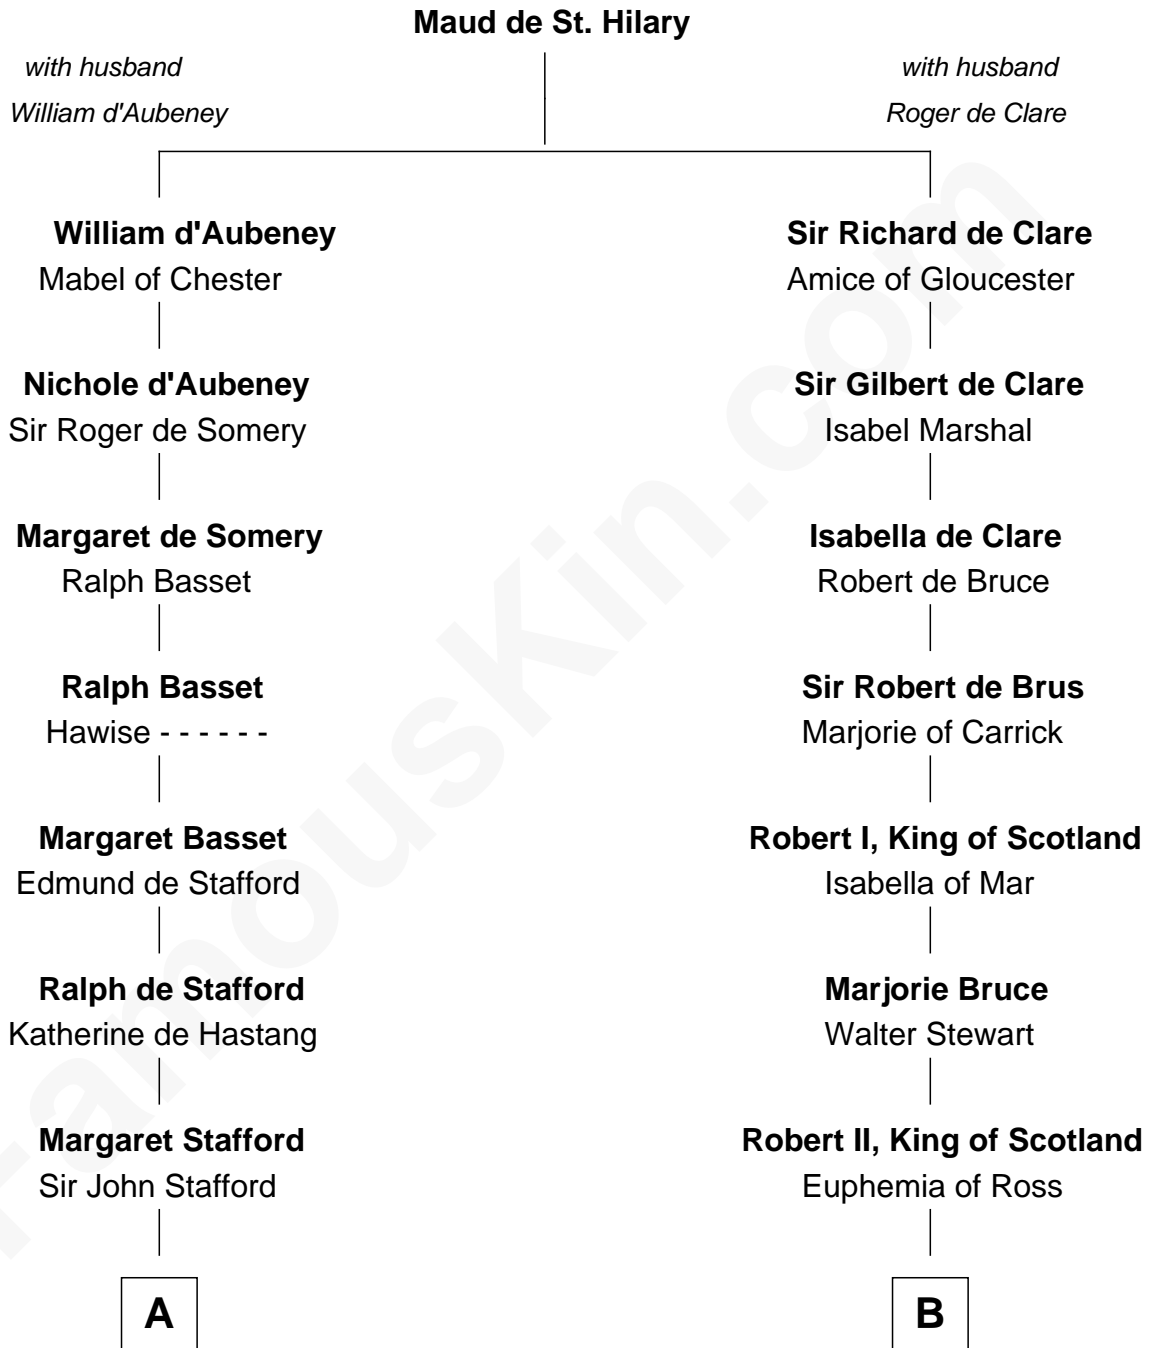

Hamilton Fish

26th U.S. Secretary of State