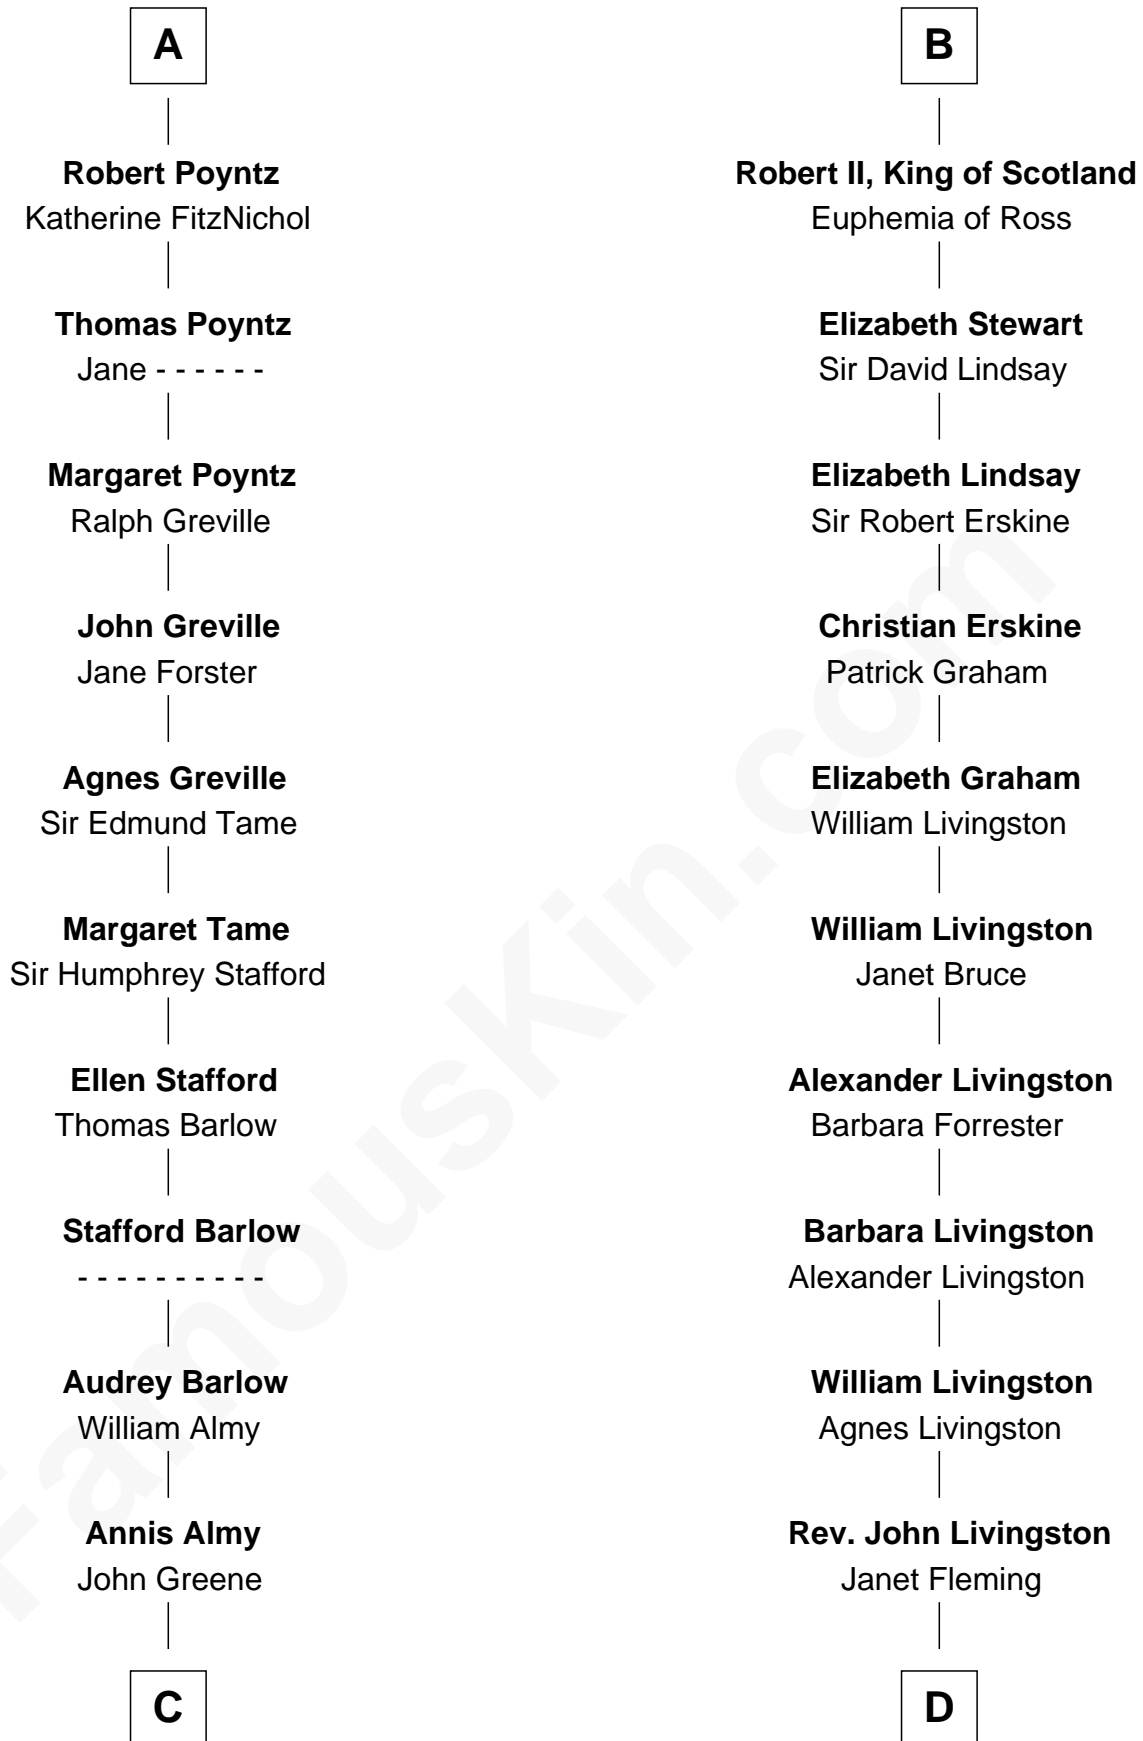

FamousKin.com

Relationship Chart of

Samuel Ward King

15th Governor of Rhode Island

21st cousin of

Hamilton Fish

26th U.S. Secretary of State

C

Samuel Greene

Mary Gorton

Samuel Greene

Sarah Coggeshall

Mercy Green

John Walton

Welthian Walton

William Borden King

Samuel Ward King

15th Governor of Rhode Island

D

Robert Livingston

Alida Schuyler

Gilbert Robert Livingston

Cornelia Beekman

Margaret Livingston