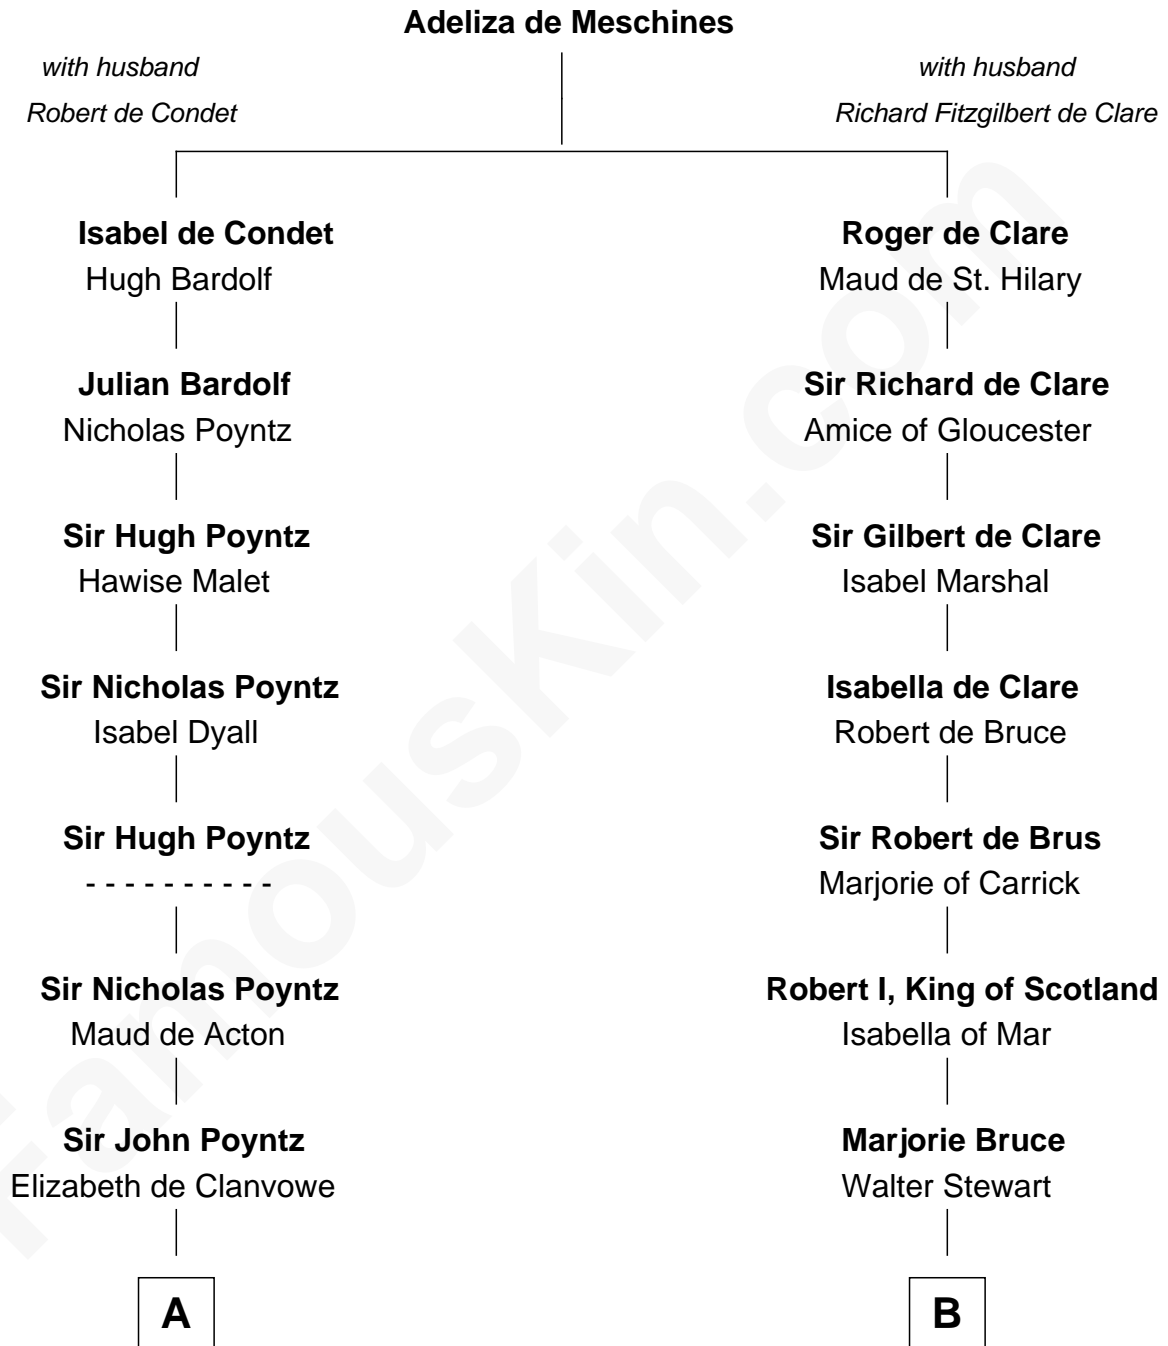

FamousKin.com

Relationship Chart of

Samuel Ward King

15th Governor of Rhode Island

21st cousin of

Hamilton Fish

26th U.S. Secretary of State

C

Samuel Greene

Mary Gorton

Samuel Greene

Sarah Coggeshall

Mercy Green

John Walton

Welthian Walton

William Borden King

Samuel Ward King

15th Governor of Rhode Island

D

Robert Livingston

Alida Schuyler

Gilbert Robert Livingston

Cornelia Beekman

Margaret Livingston