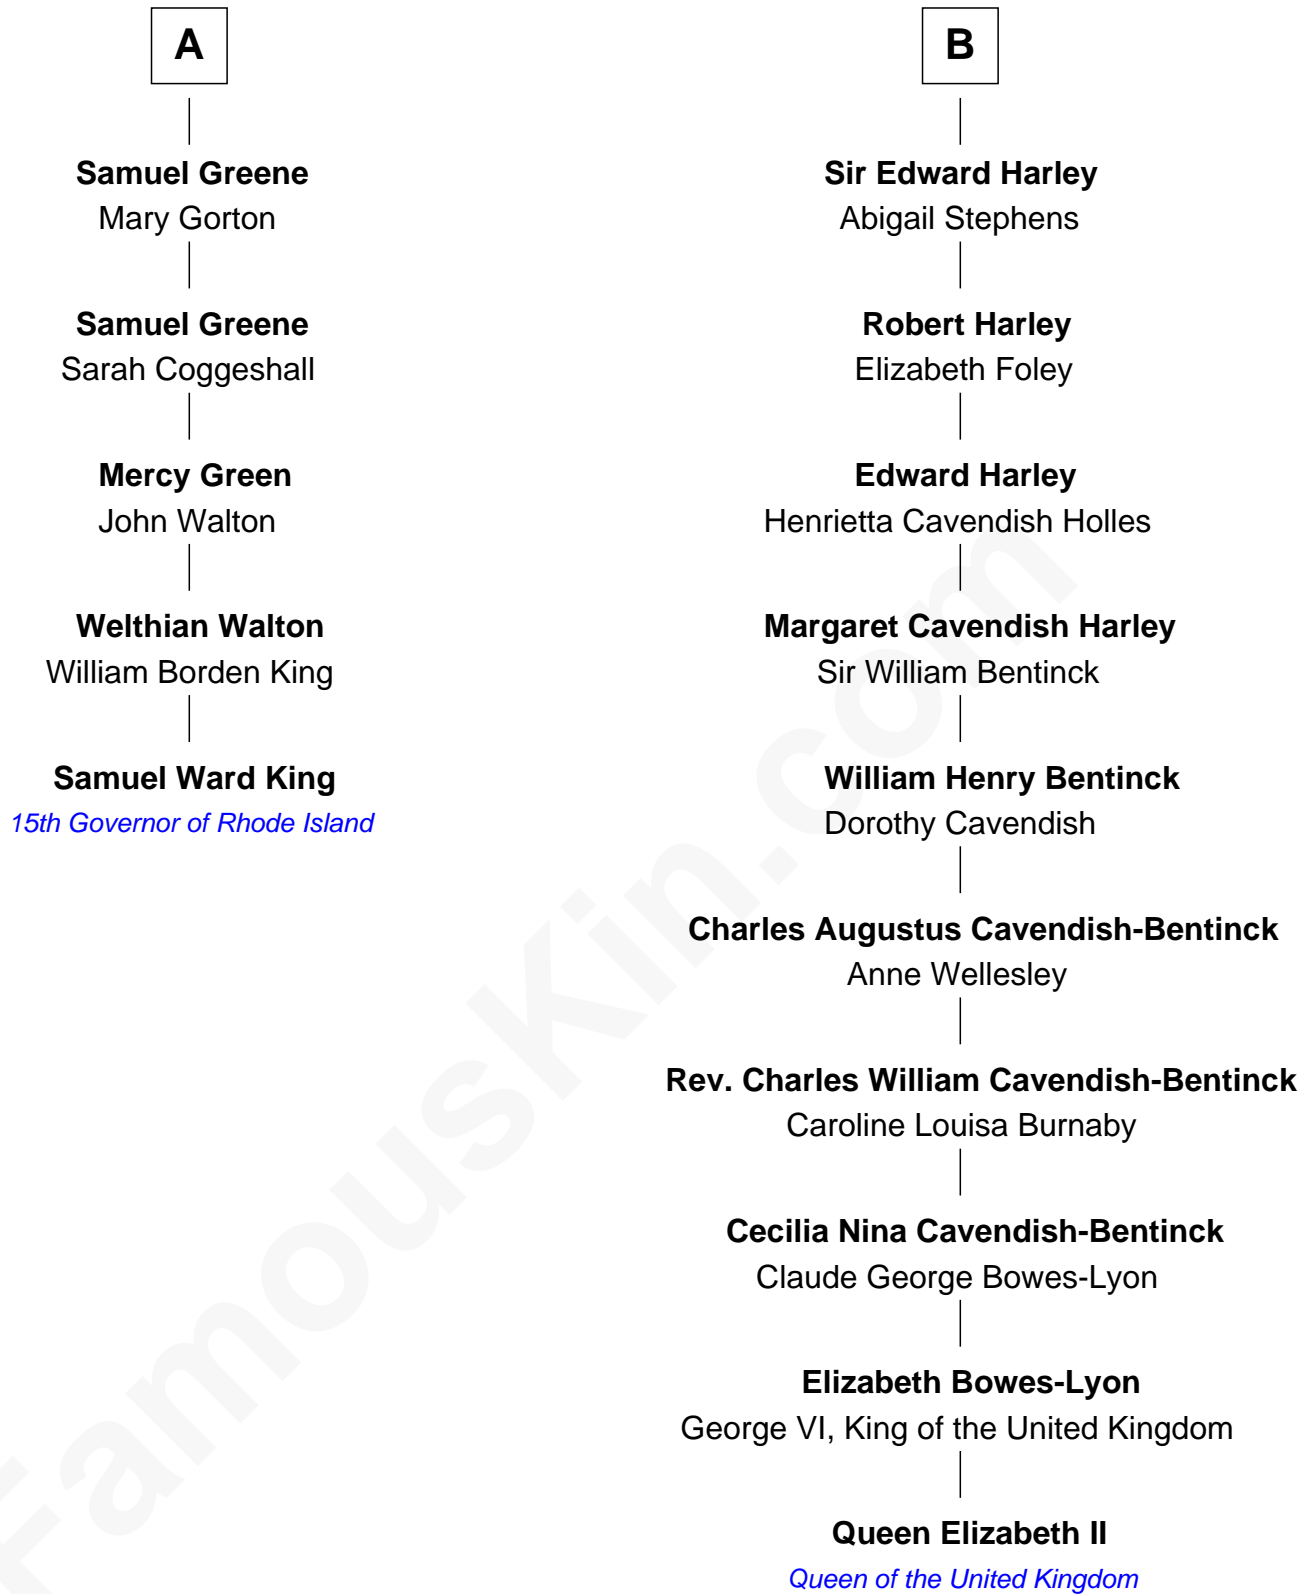

FamousKin.com

Relationship Chart of

Samuel Ward King

15th Governor of Rhode Island

11th cousin 5 times removed of

Queen Elizabeth II

Queen of the United Kingdom

Elizabeth II photo by [Eric Draper](#)