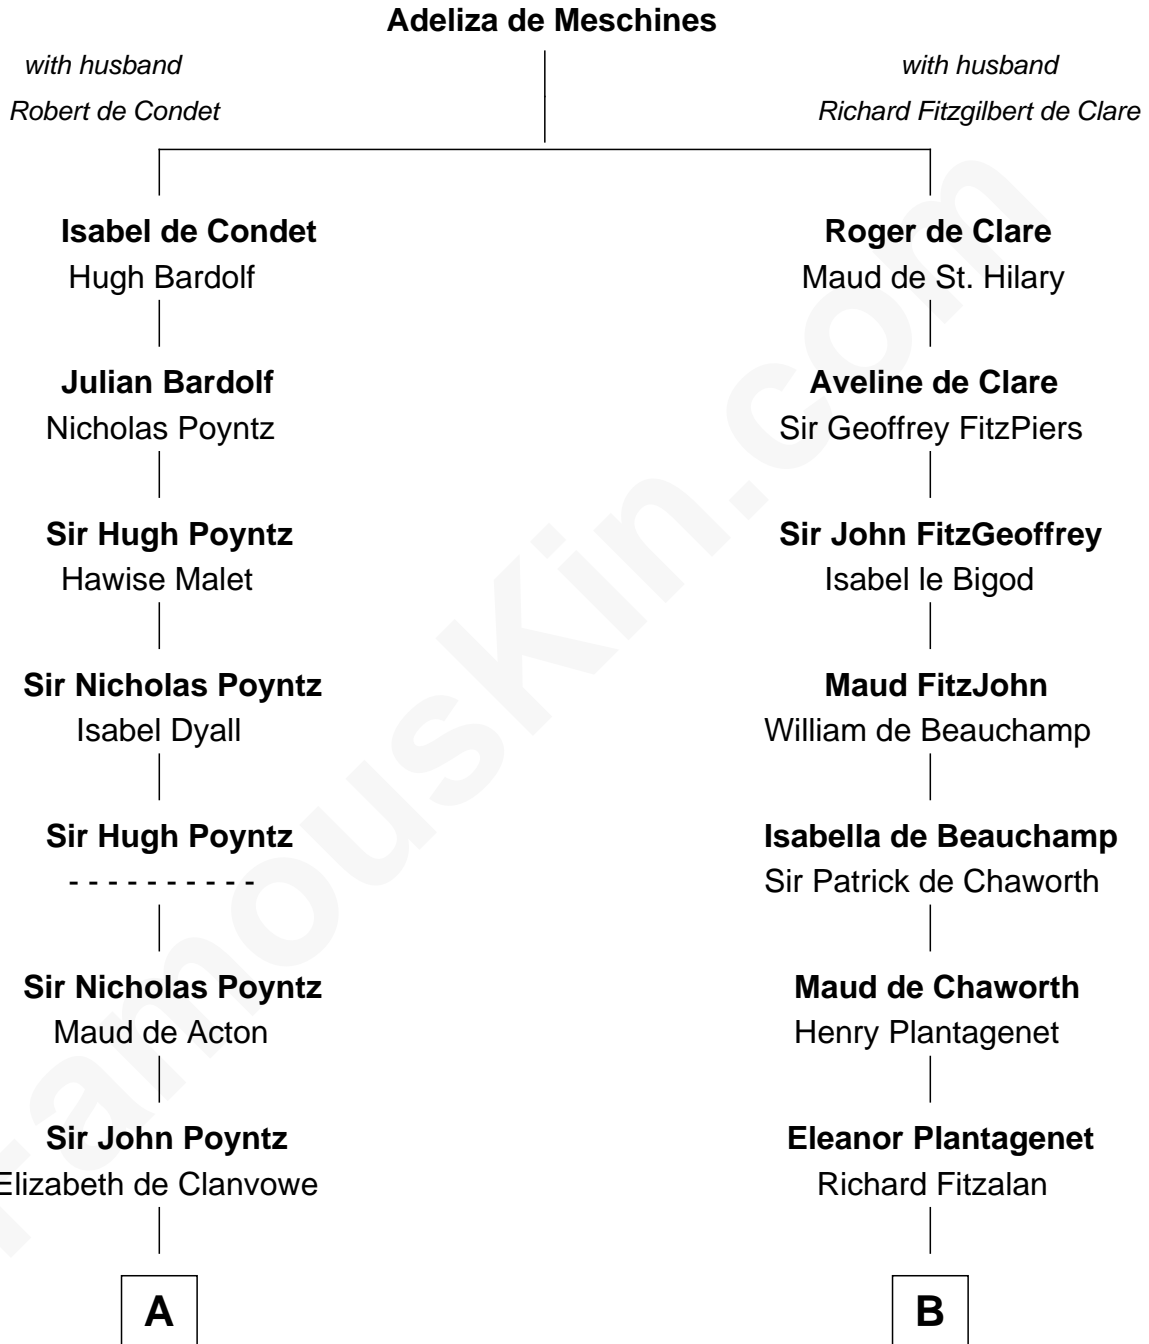

FamousKin.com

Relationship Chart of

Samuel Ward King

15th Governor of Rhode Island

21st cousin of

Jane (Appleton) Pierce

First Lady of President Franklin Pierce

C

Samuel Greene

Mary Gorton

Samuel Greene
Sarah Coggeshall

Mercy Green
John Walton

Welthian Walton
William Borden King

Samuel Ward King
15th Governor of Rhode Island

D

Sarah Bradstreet
Rev. Richard Hubbard