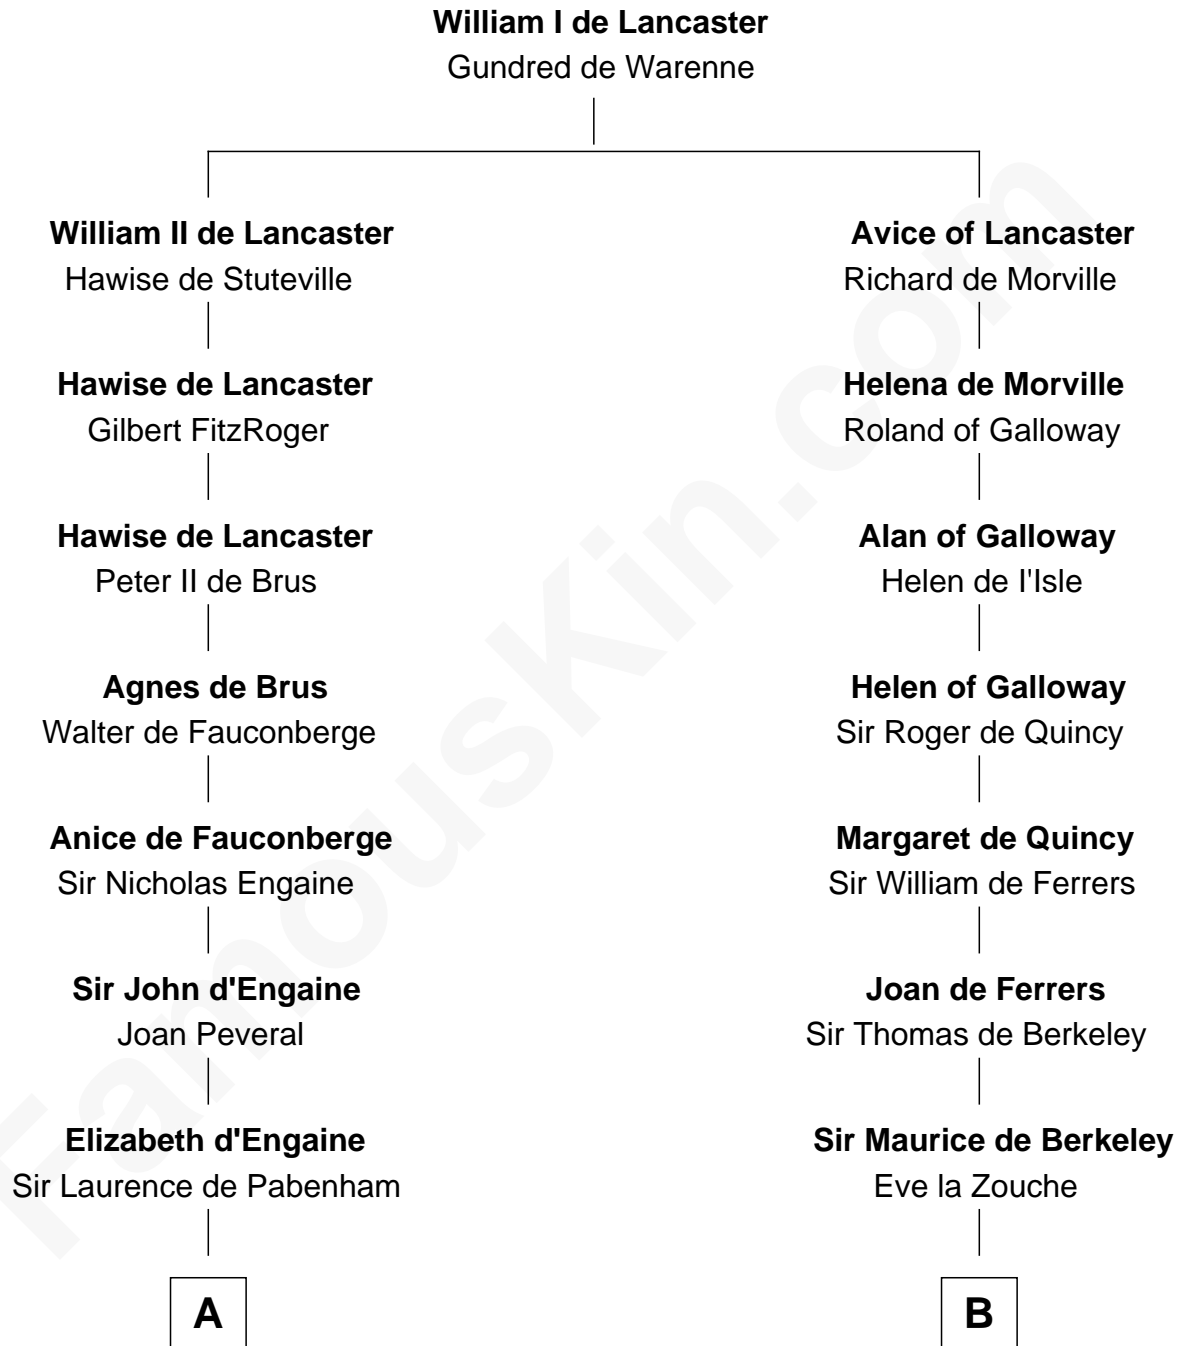

**FamousKin.com**  
**Relationship Chart of**  
**Samuel Ward King**

*15th Governor of Rhode Island*

**20th cousin 1 time removed of**

**Jane (Appleton) Pierce**

*First Lady of President Franklin Pierce*

**C**

**Samuel Greene**  
Sarah Coggeshall

**Mercy Green**  
John Walton

**Welthian Walton**  
William Borden King

**Samuel Ward King**  
*15th Governor of Rhode Island*

**D**

**Sarah Bradstreet**  
Rev. Richard Hubbard