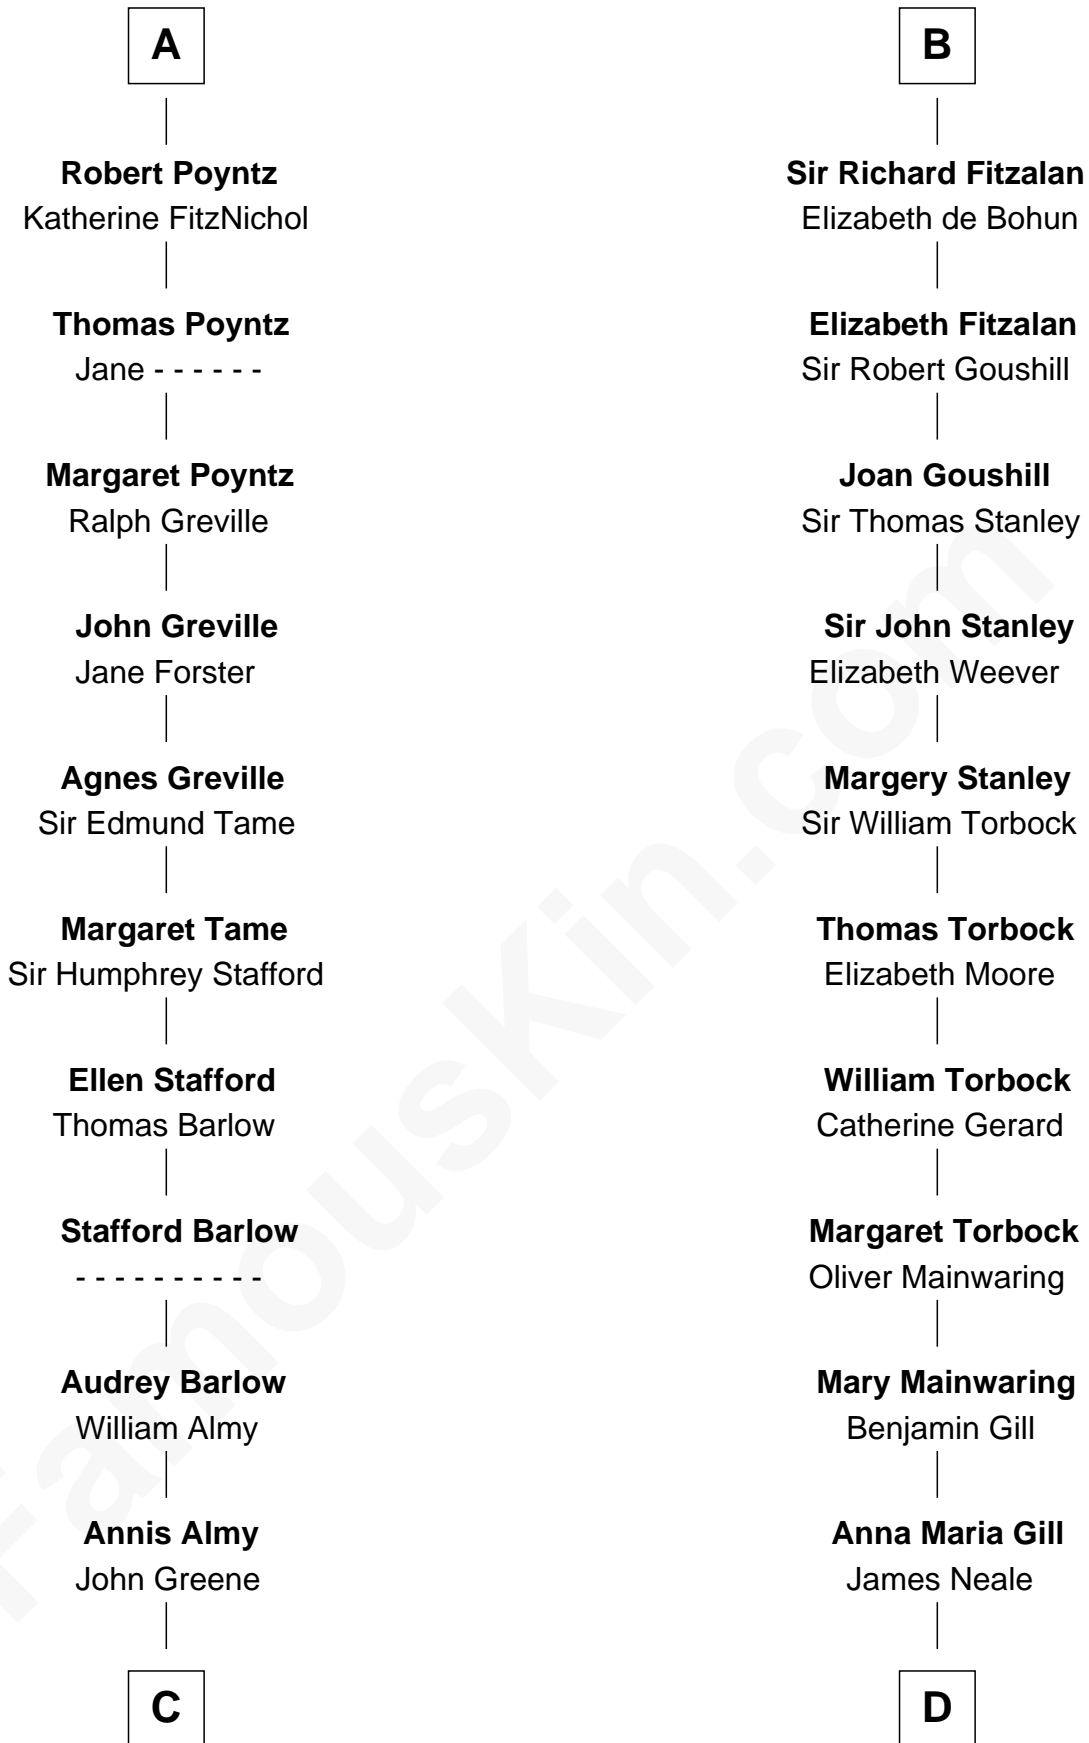

FamousKin.com

Relationship Chart of

Samuel Ward King

15th Governor of Rhode Island

21st cousin of

Charles Goldsborough

16th Governor of Maryland

C

Samuel Greene
Mary Gorton

Samuel Greene
Sarah Coggeshall

Mercy Green
John Walton

Welthian Walton
William Borden King

Samuel Ward King
15th Governor of Rhode Island

D

Henrietta Maria Neale
Col. Philemon Lloyd

Anna Maria Lloyd
Richard Tilghman

William Tilghman
Margaret Lloyd

Anna Maria Tilghman
Charles Goldsborough

Charles Goldsborough
16th Governor of Maryland