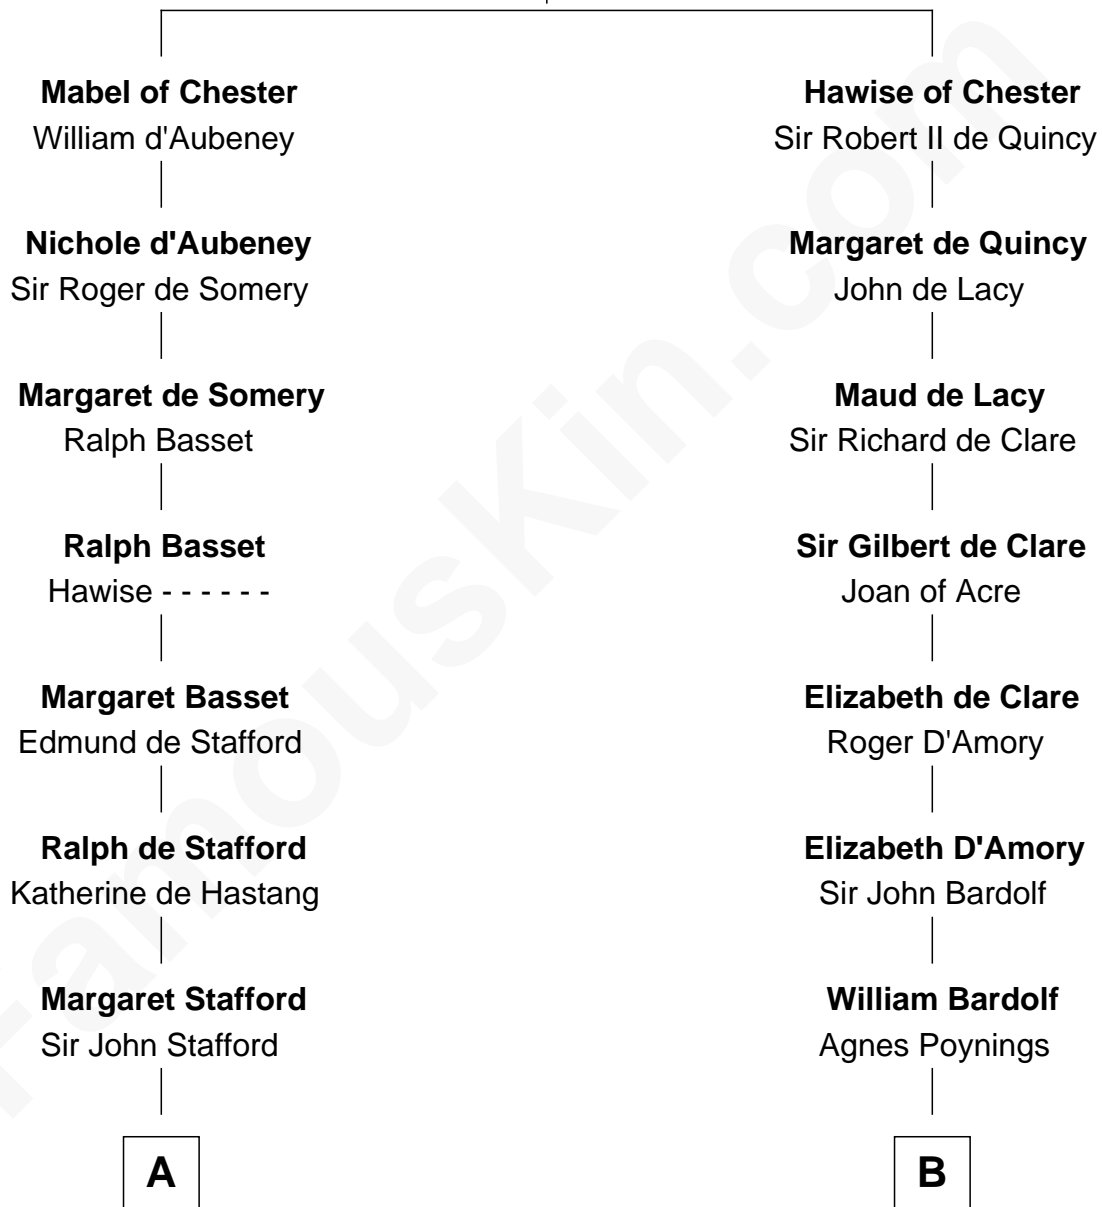

FamousKin.com

Relationship Chart of

Samuel Ward King

15th Governor of Rhode Island

20th cousin 1 time removed of

Charles Carnan Ridgely

15th Governor of Maryland

Hugh de Kevelioc
Bertrade de Montfort

C

Samuel Greene

Mary Gorton

Samuel Greene
Sarah Coggeshall

Mercy Green
John Walton

Welthian Walton
William Borden King

Samuel Ward King
15th Governor of Rhode Island

D

John Howard

Mary Warfield

Rachel Howard
Col. Charles Ridgely

Achsah Ridgely
Charles R. Carnan

Charles Carnan Ridgely
15th Governor of Maryland

FamousKin.com